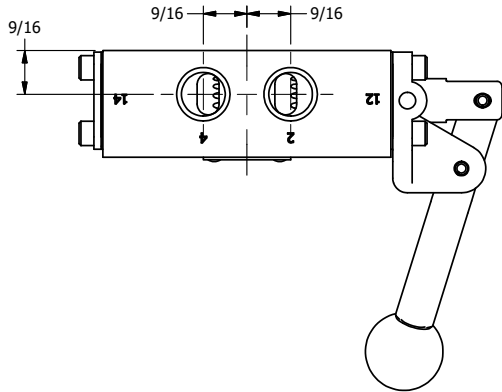

4

3

2

1

AAA
PRODUCTS
INTERNATIONAL

**AAA PRODUCTS
INTERNATIONAL**
7114 Harry Hines Blvd
Dallas, TX 75235

TITLE: 3/8" SIDE PORT, LEVER, 2 POS,
FRICTION POS, BENT LVR LEFT
HVY DUTY, RED KNOB

DRAWING NO.:
DIM_HE3BLHJ