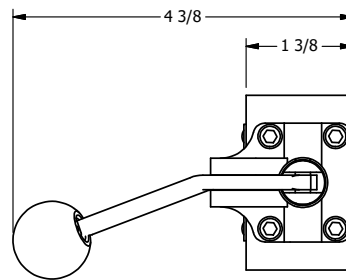

4

3

2

1

AAA
PRODUCTS
INTERNATIONAL

**AAA PRODUCTS
INTERNATIONAL**
7114 Harry Hines Blvd
Dallas, TX 75235

TITLE: 3/8" SIDE PORT, LEVER, 2 POS,
FRICTION POS, BENT LVR LEFT
HVY DUTY, RED KNOB

DRAWING NO.:
DIM_HE3BLHJ