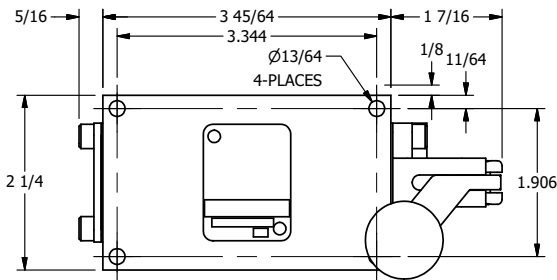

4

3

2

1

AAA
PRODUCTS
INTERNATIONAL

**AAA PRODUCTS
INTERNATIONAL**
7114 Harry Hines Blvd
Dallas, TX 75235

TITLE: 3/8" SIDE PORT, LEVER, 2 POS,
FRICTION POS, BENT LVR LEFT
HVY DUTY, RED KNOB

DRAWING NO.:
DIM_HE3BLHJ