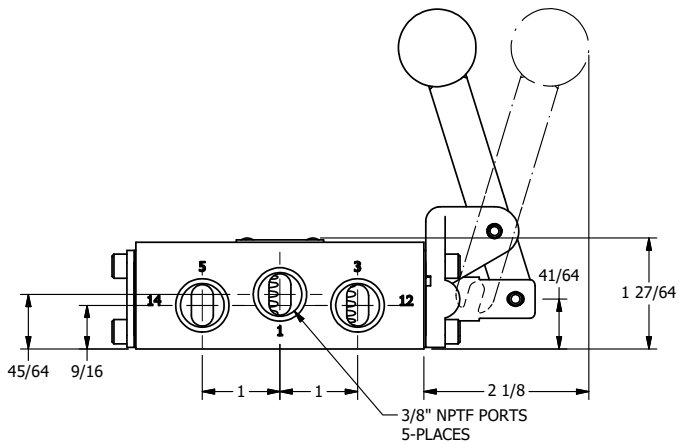

4

3

2

1

AAA
PRODUCTS
INTERNATIONAL

**AAA PRODUCTS
INTERNATIONAL**
7114 Harry Hines Blvd
Dallas, TX 75235

TITLE: 3/8" SIDE PORT, LEVER, 2 POS,
FRICTION POS, BENT LVR LEFT
HVY DUTY, RED KNOB

DRAWING NO.:
DIM_HE3BLHJ