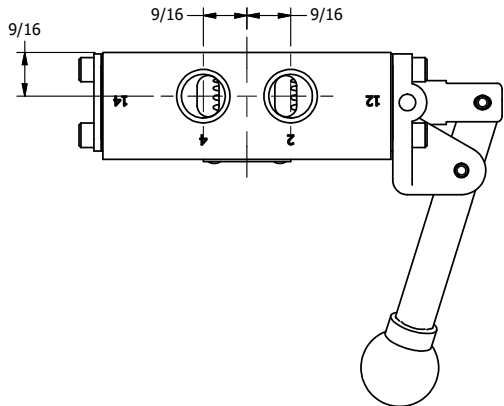

4

3

2

1

AAA
PRODUCTS
INTERNATIONAL
7114 Harry Hines Blvd
Dallas, TX 75235

TITLE: 3/8" SIDE PORT, LEVER, 2 POS,
FRICTION POS, BENT LVR LEFT
HVY DUTY

DRAWING NO.:
DIM_HE3BLH

4