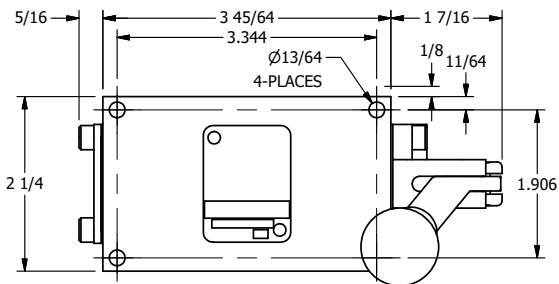

4

3

2

1

AAA
PRODUCTS
INTERNATIONAL
7114 Harry Hines Blvd
Dallas, TX 75235

TITLE: 3/8" SIDE PORT, LEVER, 2 POS,
FRICTION POS, BENT LVR LEFT
HVY DUTY

DRAWING NO.:
DIM_HE3BLH

4