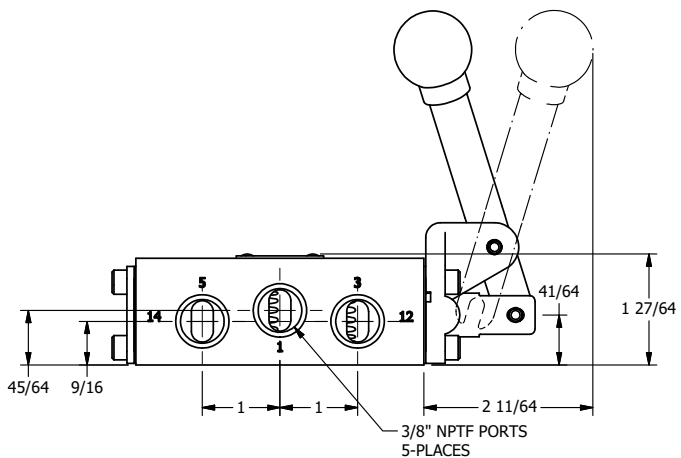

4

3

2

1

AAA
PRODUCTS
INTERNATIONAL
7114 Harry Hines Blvd
Dallas, TX 75235

TITLE: 3/8" SIDE PORT, LEVER, 2 POS,
FRICTION POS, BENT LVR LEFT
HVY DUTY

DRAWING NO.:
DIM_HE3BLH

4