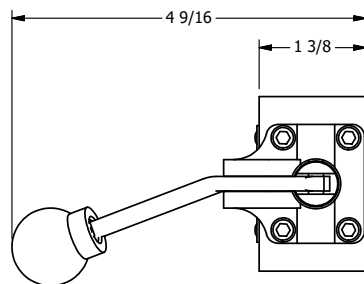

4

3

2

1

AAA
PRODUCTS
INTERNATIONAL
7114 Harry Hines Blvd
Dallas, TX 75235

TITLE: 3/8" SIDE PORT, LEVER, 2 POS,
FRICTION POS, BENT LVR LEFT
HVY DUTY

DRAWING NO.:
DIM_HE3BLH

4