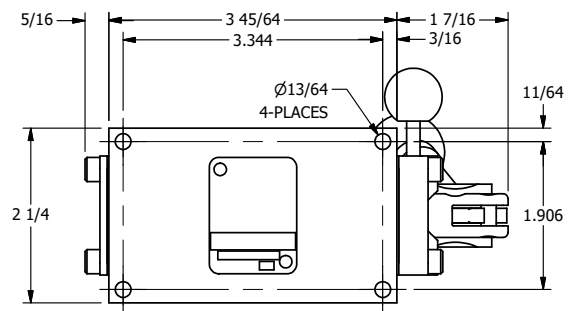

AAA
PRODUCTS
INTERNATIONAL

**AAA PRODUCTS
INTERNATIONAL**
7114 Harry Hines Blvd
Dallas, TX 75235

TITLE: 3/8" SIDE PORT, LEVER, 2 POS,
PIN LOCK A & C, LEVER RTRN,
BENT LVR LFT, 180D LEVER

DRAWING NO.:
DIM_HE3BLET