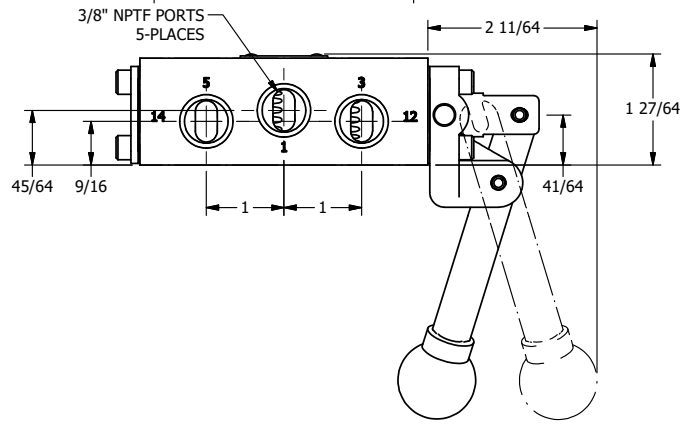

AAA
PRODUCTS
INTERNATIONAL

**AAA PRODUCTS
INTERNATIONAL**
7114 Harry Hines Blvd
Dallas, TX 75235

TITLE: 3/8" SIDE PORT, LEVER, 2 POS,
PIN LOCK A & C, LEVER RTRN,
BENT LVR LFT, 180D LEVER

DRAWING NO.:
DIM_HE3BLET