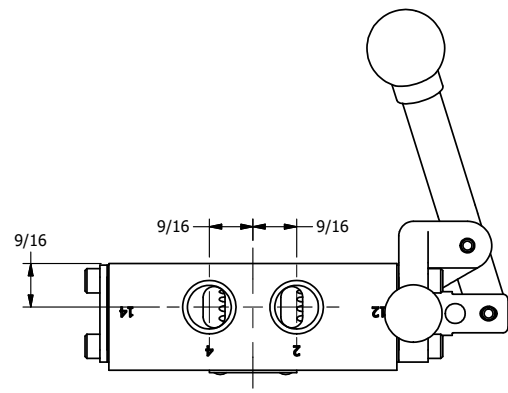

AAA
PRODUCTS
INTERNATIONAL

**AAA PRODUCTS
INTERNATIONAL**
7114 Harry Hines Blvd
Dallas, TX 75235

TITLE: 3/8" SIDE PORT, LEVER, 2 POS,
PIN LOCK A & C, LEVER RTRN,
BENT LVR LFT, 180D LEVER

DRAWING NO.:
DIM_HE3BLET