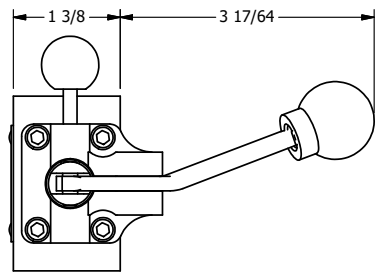

4

3

2

1

B

B

A

A

AAA
PRODUCTS
INTERNATIONAL

**AAA PRODUCTS
INTERNATIONAL**
7114 Harry Hines Blvd
Dallas, TX 75235

TITLE: 3/8" SIDE PORT, LEVER, 2 POS,
PIN LOCK A & C, LEVER RTRN,
BENT LVR LFT, 180D LEVER

DRAWING NO.:
DIM_HE3BLET