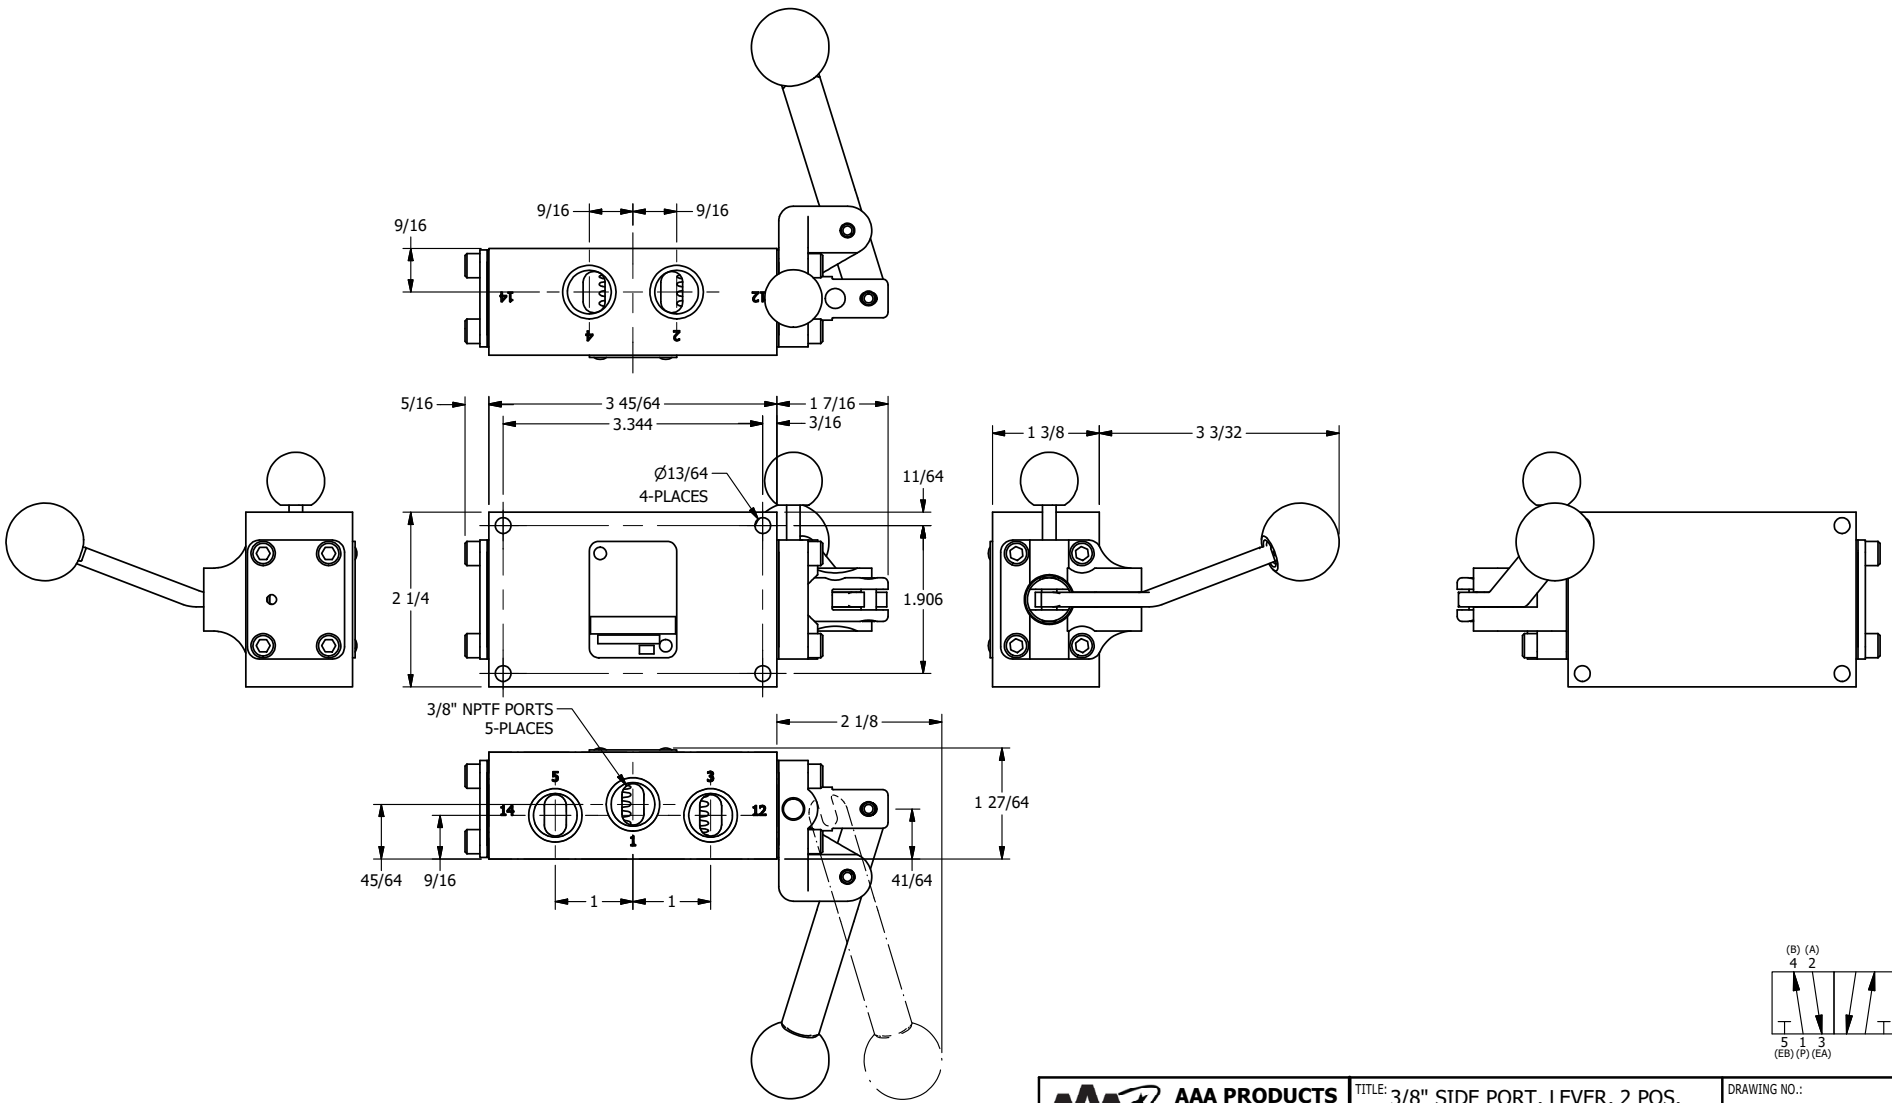

AAA
PRODUCTS
INTERNATIONAL

**AAA PRODUCTS
INTERNATIONAL**
7114 Harry Hines Blvd
Dallas, TX 75235

TITLE: 3/8" SIDE PORT, LEVER, 2 POS,
PIN LOCK A & C, LEVER RTRN,
BNT LVR LFT, RED KNOB, 180D LVR

DRAWING NO.:
DIM_HE3BLEJT