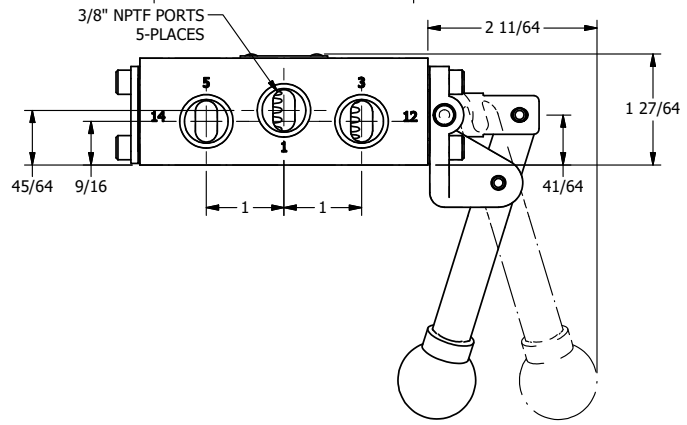

AAA
PRODUCTS
INTERNATIONAL

**AAA PRODUCTS
INTERNATIONAL**
7114 Harry Hines Blvd
Dallas, TX 75235

TITLE: 3/8" SIDE PORT, LEVER, 2 POS,
PIN LOCK A & C, LEVER RTRN,
BNT LVR LFT, HVY DTY, 180D LVR

DRAWING NO.:
DIM_HE3BLEHT