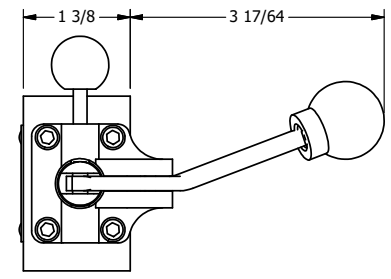

4

3

2

1

B

B

A

A

AAA
PRODUCTS
INTERNATIONAL

**AAA PRODUCTS
INTERNATIONAL**
7114 Harry Hines Blvd
Dallas, TX 75235

TITLE: 3/8" SIDE PORT, LEVER, 2 POS,
PIN LOCK A & C, LEVER RTRN,
BNT LVR LFT, HVY DTY, 180D LVR

DRAWING NO.:
DIM_HE3BLEHT