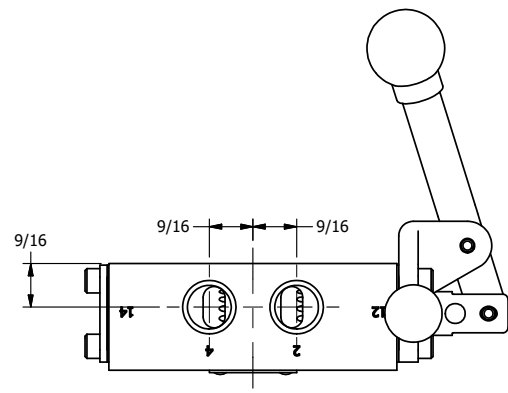

AAA
PRODUCTS
INTERNATIONAL

**AAA PRODUCTS
INTERNATIONAL**
7114 Harry Hines Blvd
Dallas, TX 75235

TITLE: 3/8" SIDE PORT, LEVER, 2 POS,
PIN LOCK A & C, LEVER RTRN,
BNT LVR LFT, HVY DTY, 180D LVR

DRAWING NO.:
DIM_HE3BLEHT