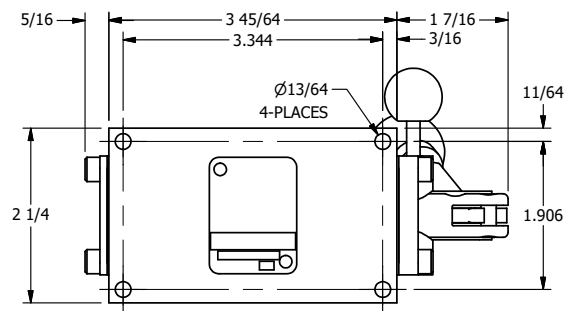

AAA
PRODUCTS
INTERNATIONAL

**AAA PRODUCTS
INTERNATIONAL**
7114 Harry Hines Blvd
Dallas, TX 75235

TITLE: 3/8" SIDE PORT, LEVER, 2 POS,
PIN LOCK A & C, LEVER RTRN,
BNT LVR LFT, HVY DTY, 180D LVR

DRAWING NO.:
DIM_HE3BLEHT