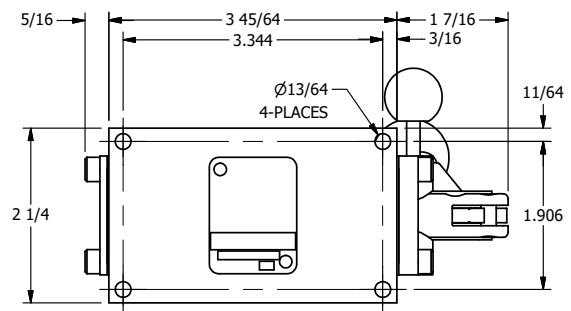

**AAA**  
PRODUCTS  
INTERNATIONAL

**AAA PRODUCTS INTERNATIONAL**  
7114 Harry Hines Blvd  
Dallas, TX 75235

TITLE: 3/8" SIDE PORT, LEVER, 2 POS,  
PIN LOCK A & C, BNT LVR LFT,  
HVY DTY, RED KNOB, 180D LVR

DRAWING NO.:  
**DIM\_HE3BLEHJT**

THE INFORMATION CONTAINED WITHIN THIS DOCUMENT IS PROPRIETARY TO AAA PRODUCTS AND MAY NOT BE DISCLOSED WITHOUT PRIOR WRITTEN CONSENT

4

3

2

1