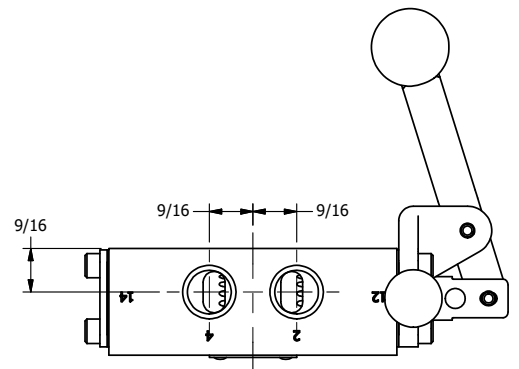

**AAA**  
PRODUCTS  
INTERNATIONAL

**AAA PRODUCTS INTERNATIONAL**  
7114 Harry Hines Blvd  
Dallas, TX 75235

TITLE: 3/8" SIDE PORT, LEVER, 2 POS,  
PIN LOCK A & C, BNT LVR LFT,  
HVY DTY, RED KNOB, 180D LVR