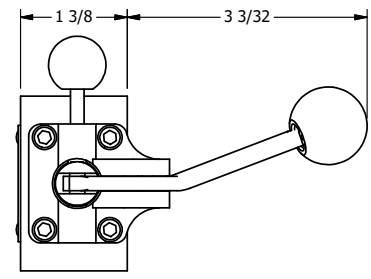

**AAA**  
PRODUCTS  
INTERNATIONAL

**AAA PRODUCTS INTERNATIONAL**  
7114 Harry Hines Blvd  
Dallas, TX 75235

TITLE: 3/8" SIDE PORT, LEVER, 2 POS,  
PIN LOCK A & C, BNT LVR LFT,  
HVY DTY, RED KNOB, 180D LVR

DRAWING NO.:  
**DIM\_HE3BLEHJT**

THE INFORMATION CONTAINED WITHIN THIS DOCUMENT IS PROPRIETARY TO AAA PRODUCTS AND MAY NOT BE DISCLOSED WITHOUT PRIOR WRITTEN CONSENT

4

3

2

1