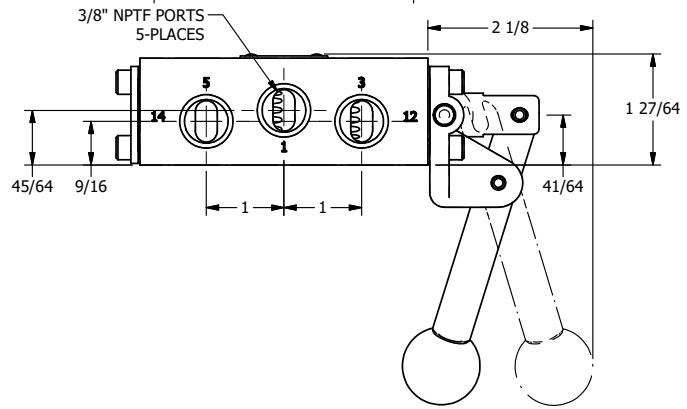

**AAA**  
PRODUCTS  
INTERNATIONAL

**AAA PRODUCTS INTERNATIONAL**  
7114 Harry Hines Blvd  
Dallas, TX 75235

TITLE: 3/8" SIDE PORT, LEVER, 2 POS,  
PIN LOCK A & C, BNT LVR LFT,  
HVY DTY, RED KNOB, 180D LVR