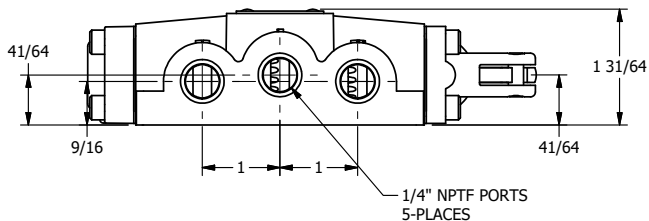

4

3

2

1

7/16

**AAA**  
PRODUCTS  
INTERNATIONAL

**AAA PRODUCTS  
INTERNATIONAL**  
7114 Harry Hines Blvd  
Dallas, TX 75235

TITLE: 1/4" SIDE PORT, LEVER, 2 POS,  
FRICTION POS, LEVER RTRN,  
90D LEVER, STAINLESS

DRAWING NO.:  
DIM\_HE2RSS

THE INFORMATION CONTAINED WITHIN THIS DOCUMENT IS PROPRIETARY TO AAA PRODUCTS AND MAY NOT BE DISCLOSED WITHOUT PRIOR WRITTEN CONSENT

4

3

2

1

B

B