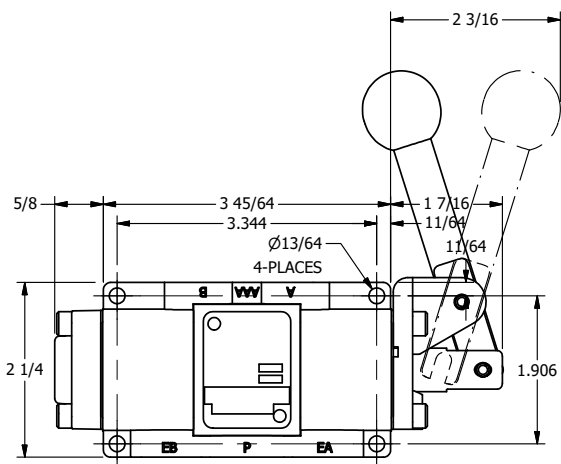

4

3

2

1

7/16

**AAA**  
PRODUCTS  
INTERNATIONAL

**AAA PRODUCTS  
INTERNATIONAL**  
7114 Harry Hines Blvd  
Dallas, TX 75235

TITLE: 1/4" SIDE PORT, LEVER, 2 POS,  
FRICTION POS, LEVER RTRN,  
90D LEVER, STAINLESS

DRAWING NO.:  
DIM\_HE2RSS

THE INFORMATION CONTAINED WITHIN THIS DOCUMENT IS PROPRIETARY TO AAA PRODUCTS AND MAY NOT BE DISCLOSED WITHOUT PRIOR WRITTEN CONSENT

4

3

2

1

B

B