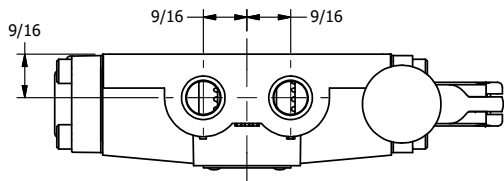

4

3

2

1

7/16

**AAA**  
PRODUCTS  
INTERNATIONAL

**AAA PRODUCTS  
INTERNATIONAL**  
7114 Harry Hines Blvd  
Dallas, TX 75235

TITLE: 1/4" SIDE PORT, LEVER, 2 POS,  
FRICTION POS, LEVER RTRN,  
90D LEVER, STAINLESS

DRAWING NO.:  
DIM\_HE2RSS

THE INFORMATION CONTAINED WITHIN THIS DOCUMENT IS PROPRIETARY TO AAA PRODUCTS AND MAY NOT BE DISCLOSED WITHOUT PRIOR WRITTEN CONSENT

4

3

2

1

B

B