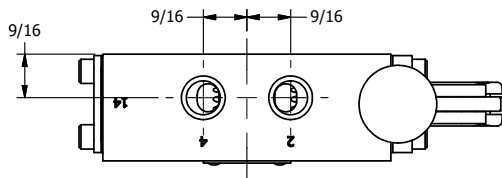

4

3

2

1

AAA
PRODUCTS
INTERNATIONAL
AAA PRODUCTS INTERNATIONAL
7114 Harry Hines Blvd
Dallas, TX 75235

TITLE: 1/4" SIDE PORT, LEVER, 2 POS,
FRICTION POS, LEVER RTRN,
90D LEVER

PART NO.:

DIM_HE2