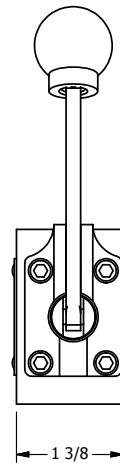

4

3

2

1

AAA
PRODUCTS
INTERNATIONAL
AAA PRODUCTS INTERNATIONAL
7114 Harry Hines Blvd
Dallas, TX 75235

TITLE: 1/4" SIDE PORT, LEVER, 2 POS,
FRICTION POS, LEVER RTRN,
90D LEVER

PART NO.:

DIM_HE2