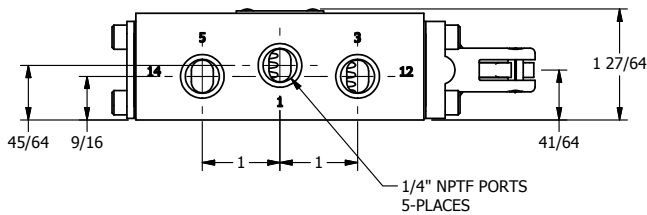

4

3

2

1

AAA
PRODUCTS
INTERNATIONAL
AAA PRODUCTS INTERNATIONAL
7114 Harry Hines Blvd
Dallas, TX 75235

TITLE: 1/4" SIDE PORT, LEVER, 2 POS,
FRICTION POS, LEVER RTRN,
90D LEVER

PART NO.:

DIM_HE2