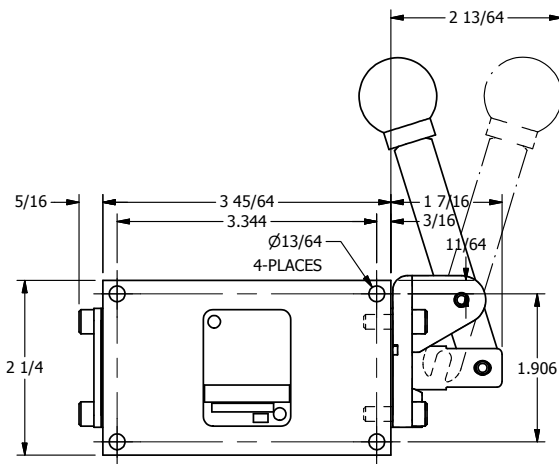

4

3

2

1

AAA
PRODUCTS
INTERNATIONAL
AAA PRODUCTS INTERNATIONAL
7114 Harry Hines Blvd
Dallas, TX 75235

TITLE: 1/4" SIDE PORT, LEVER, 2 POS,
FRICTION POS, LEVER RTRN,
90D LEVER

PART NO.:

DIM_HE2