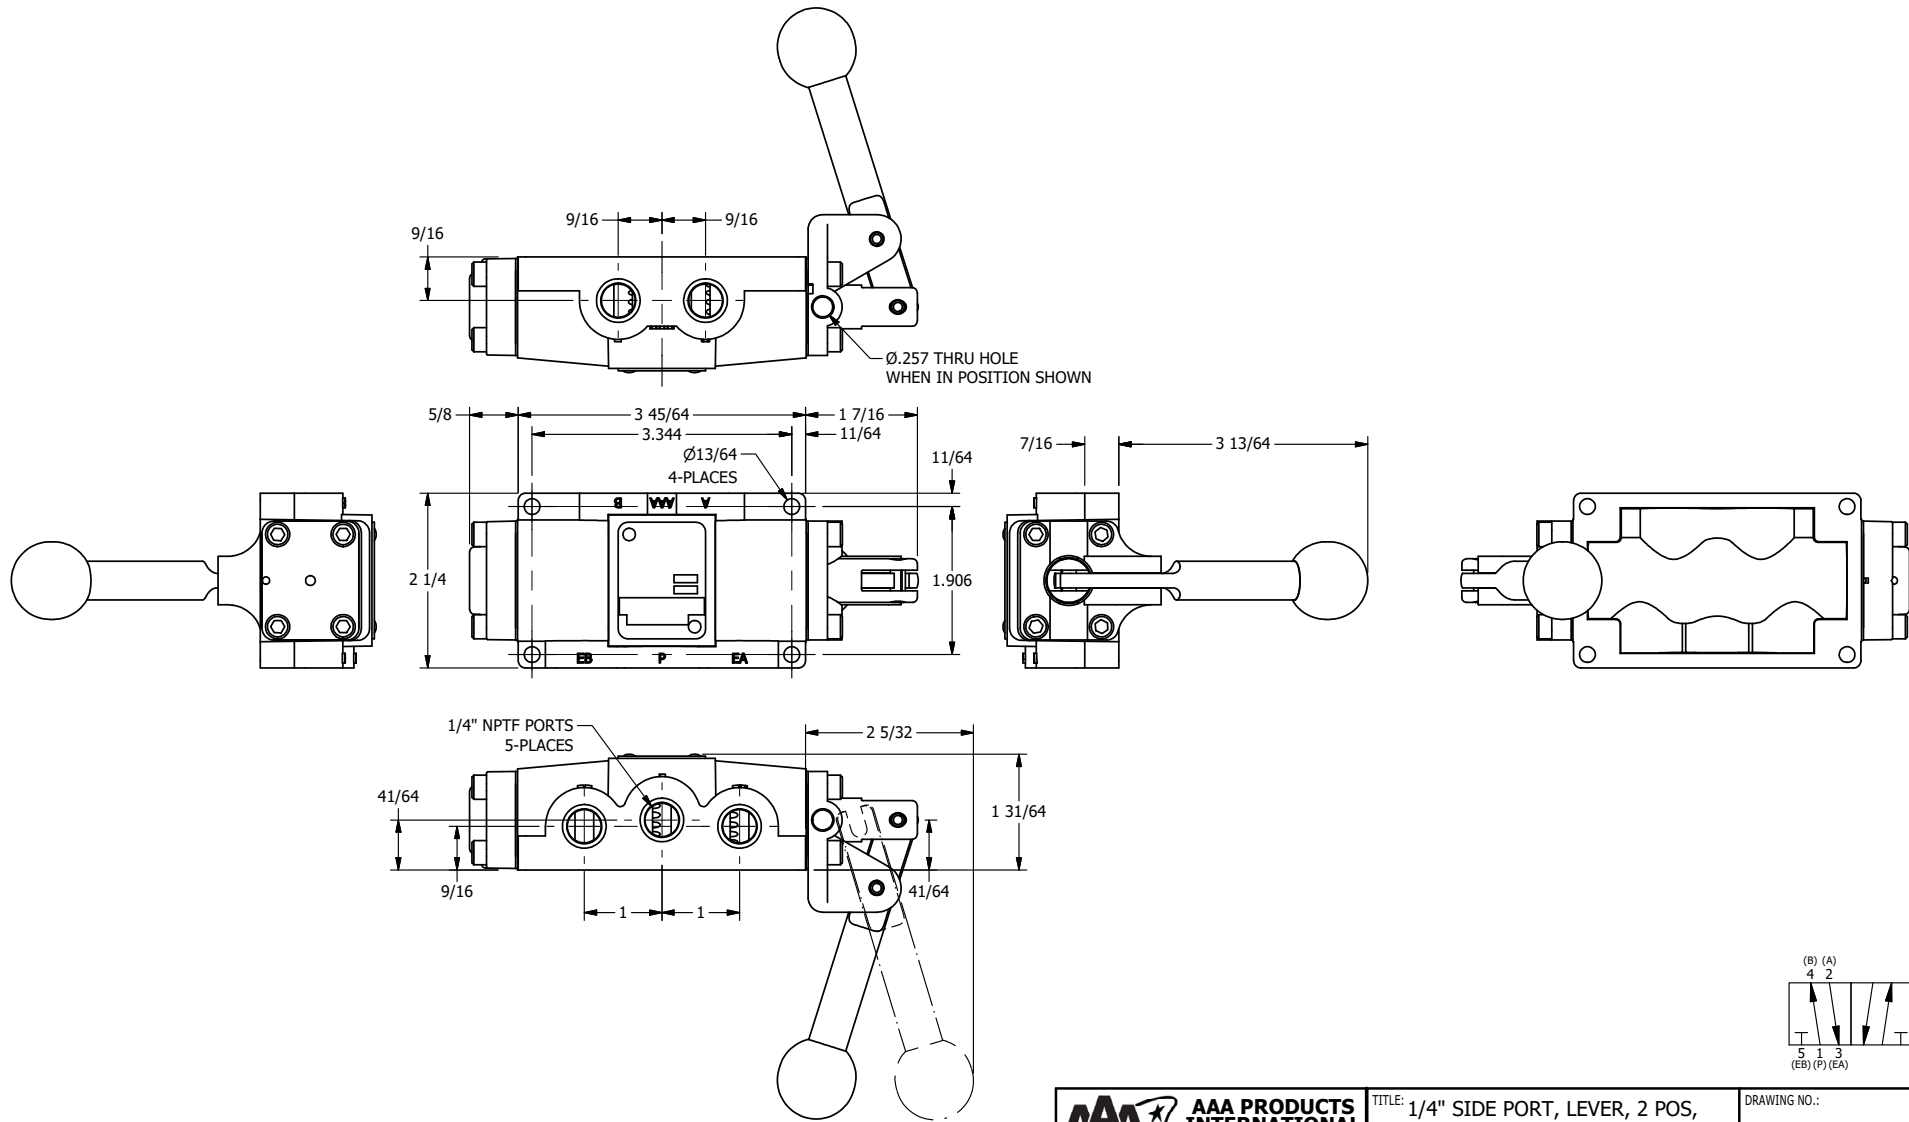

4

3

2

1

B

B

A

A

TITLE: 1/4" SIDE PORT, LEVER, 2 POS, FRCTN POS, LVR RTRN, STAINLESS, LOCKOUT C, 180D LVR

DRAWING NO.: DIM_HE2LOTSS

THE INFORMATION CONTAINED WITHIN THIS DOCUMENT IS PROPRIETARY TO AAA PRODUCTS AND MAY NOT BE DISCLOSED WITHOUT PRIOR WRITTEN CONSENT

4

3

2

1