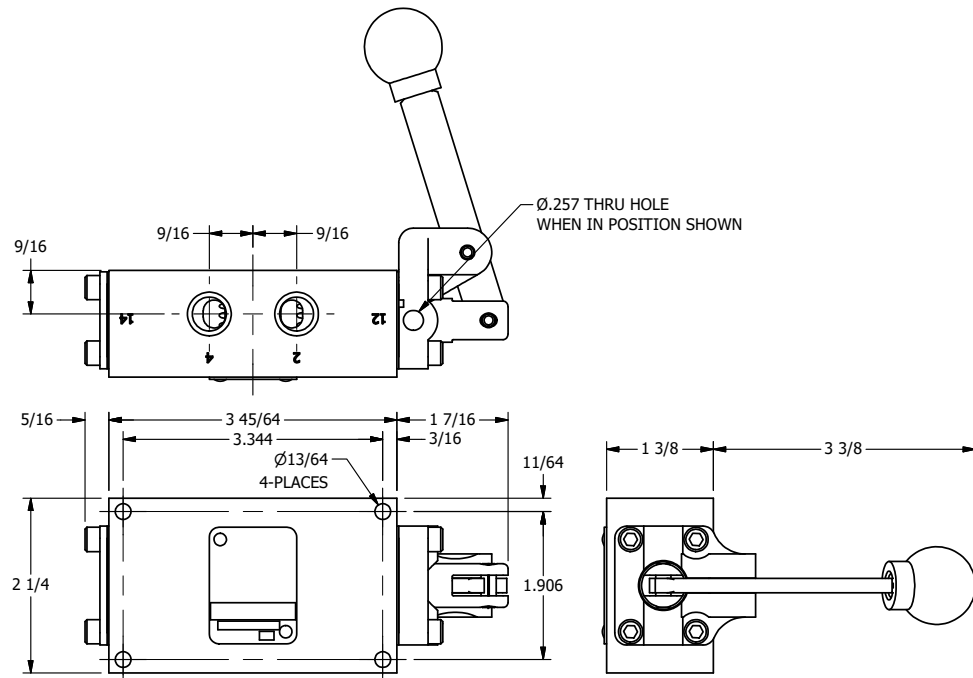

4

3

2

1

B

B

A

A

AAA
PRODUCTS
INTERNATIONAL

**AAA PRODUCTS
INTERNATIONAL**
7114 Harry Hines Blvd
Dallas, TX 75235

TITLE: 1/4" SIDE PORT, LEVER, 2 POS,
FRICTION POS, LEVER RTRN,
LOCKOUT C, 180D LEVER

DRAWING NO.:
DIM_HE2LOT