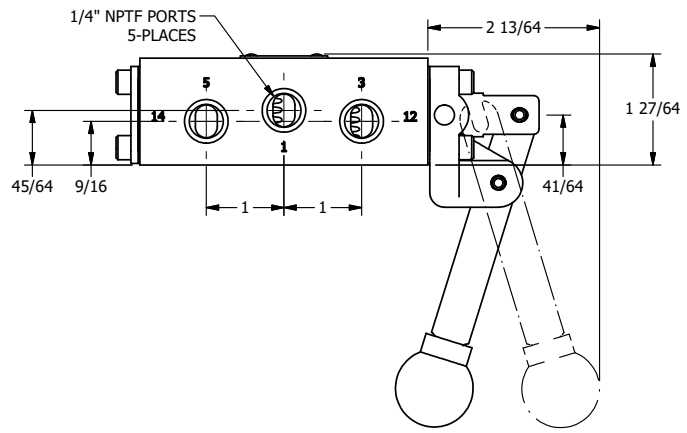

AAA
PRODUCTS
INTERNATIONAL

**AAA PRODUCTS
INTERNATIONAL**
7114 Harry Hines Blvd
Dallas, TX 75235

TITLE: 1/4" SIDE PORT, LEVER, 2 POS,
FRICTION POS, LEVER RTRN,
LOCKOUT C, 180D LEVER

DRAWING NO.:
DIM_HE2LOT