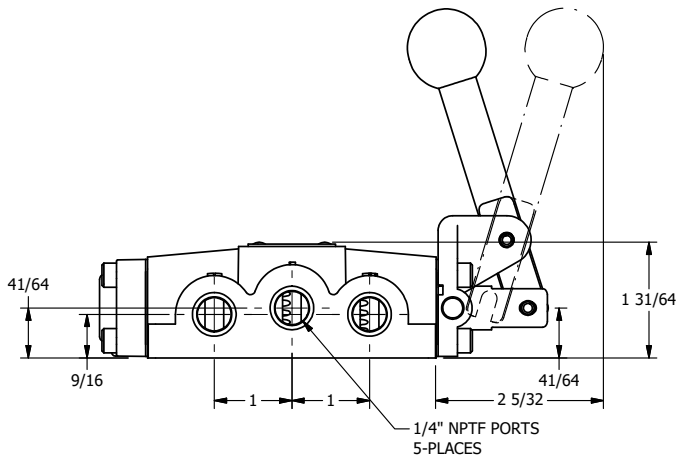

4

3

2

1

AAA
PRODUCTS
INTERNATIONAL

**AAA PRODUCTS
INTERNATIONAL**
7114 Harry Hines Blvd
Dallas, TX 75235

TITLE: 1/4" SIDE PORT, LEVER, 2 POS,
FRICTION POS, LEVER RTRN,
LOCKOUT C, STAINLESS

DRAWING NO.:
DIM_HE2LOSS