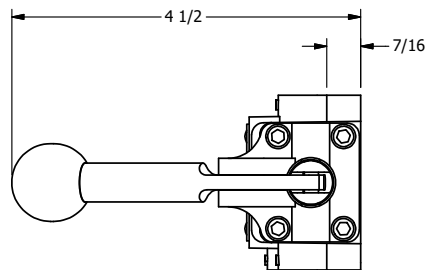

4

3

2

1

AAA
PRODUCTS
INTERNATIONAL

**AAA PRODUCTS
INTERNATIONAL**
7114 Harry Hines Blvd
Dallas, TX 75235

TITLE: 1/4" SIDE PORT, LEVER, 2 POS,
FRICTION POS, LEVER RTRN,
LOCKOUT C, STAINLESS

DRAWING NO.:
DIM_HE2LOSS