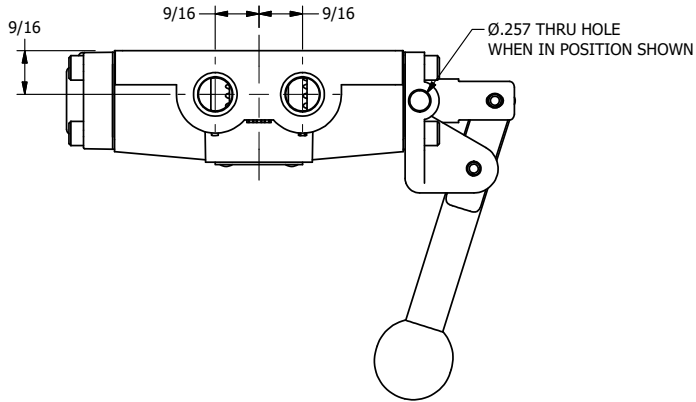

4

3

2

1

AAA
PRODUCTS
INTERNATIONAL

**AAA PRODUCTS
INTERNATIONAL**
7114 Harry Hines Blvd
Dallas, TX 75235

TITLE: 1/4" SIDE PORT, LEVER, 2 POS,
FRICTION POS, LEVER RTRN,
LOCKOUT C, STAINLESS

DRAWING NO.:
DIM_HE2LOSS