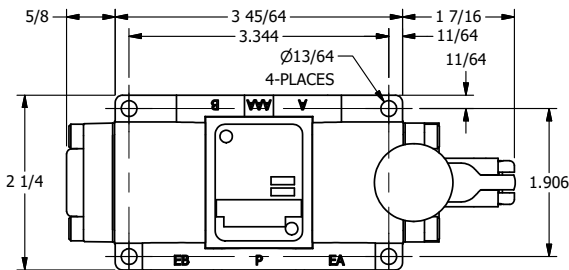

4

3

2

1

AAA
PRODUCTS
INTERNATIONAL

**AAA PRODUCTS
INTERNATIONAL**
7114 Harry Hines Blvd
Dallas, TX 75235

TITLE: 1/4" SIDE PORT, LEVER, 2 POS,
FRICTION POS, LEVER RTRN,
LOCKOUT C, STAINLESS

DRAWING NO.:
DIM_HE2LOSS