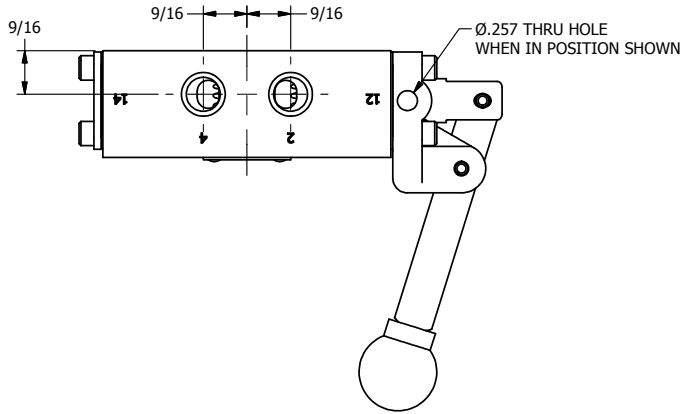

4

3

2

1

AAA
PRODUCTS
INTERNATIONAL

**AAA PRODUCTS
INTERNATIONAL**
7114 Harry Hines Blvd
Dallas, TX 75235

TITLE: 1/4" SIDE PORT, LEVER, 2 POS,
FRICTION POS, LEVER RTRN,
LOCKOUT C

PART NO.:
DIM_HE2LO