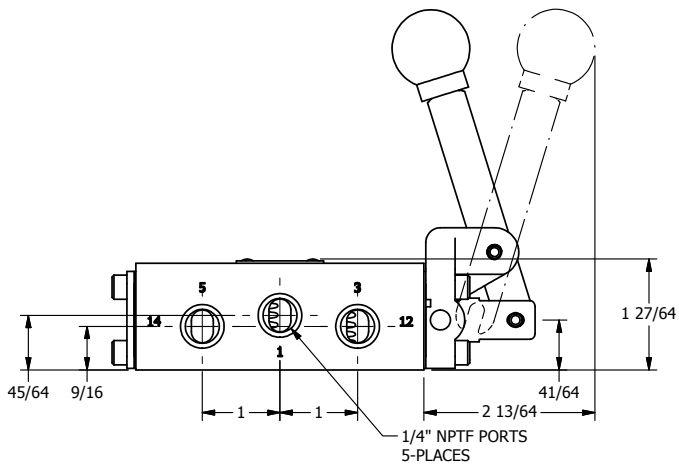

4

3

2

1

AAA
PRODUCTS
INTERNATIONAL

**AAA PRODUCTS
INTERNATIONAL**
7114 Harry Hines Blvd
Dallas, TX 75235

TITLE: 1/4" SIDE PORT, LEVER, 2 POS,
FRICTION POS, LEVER RTRN,
LOCKOUT C

PART NO.:
DIM_HE2LO