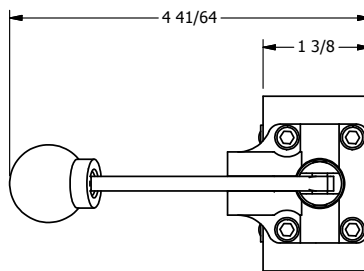

4

3

2

1

AAA
PRODUCTS
INTERNATIONAL

**AAA PRODUCTS
INTERNATIONAL**
7114 Harry Hines Blvd
Dallas, TX 75235

TITLE: 1/4" SIDE PORT, LEVER, 2 POS,
FRICTION POS, LEVER RTRN,
LOCKOUT C

PART NO.:
DIM_HE2LO