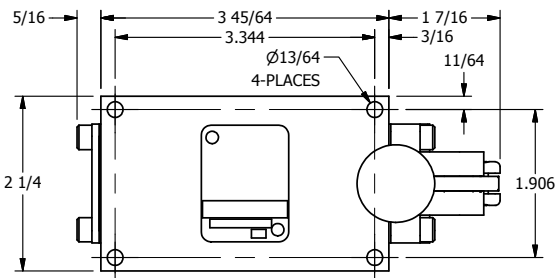

4

3

2

1

AAA
PRODUCTS
INTERNATIONAL

**AAA PRODUCTS
INTERNATIONAL**
7114 Harry Hines Blvd
Dallas, TX 75235

TITLE: 1/4" SIDE PORT, LEVER, 2 POS,
FRICTION POS, LEVER RTRN,
LOCKOUT C

PART NO.:
DIM_HE2LO