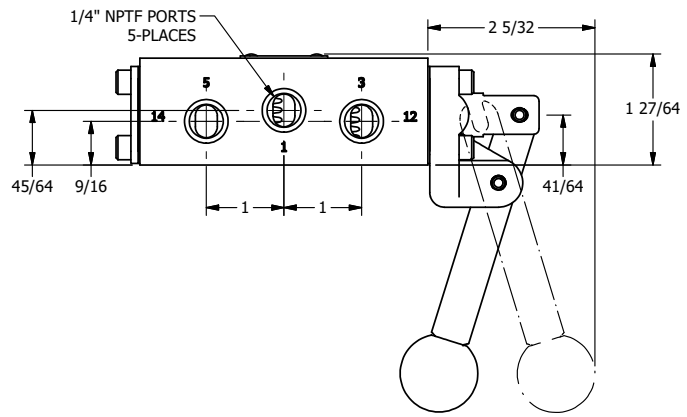

**AAA**  
PRODUCTS  
INTERNATIONAL

**AAA PRODUCTS  
INTERNATIONAL**  
7114 Harry Hines Blvd  
Dallas, TX 75235

TITLE: 1/4" SIDE PORT, LEVER, 2 POS,  
FRICTION POS, LEVER RTRN,  
RED KNOB, 180D LEVER

DRAWING NO.:  
DIM\_HE2JT