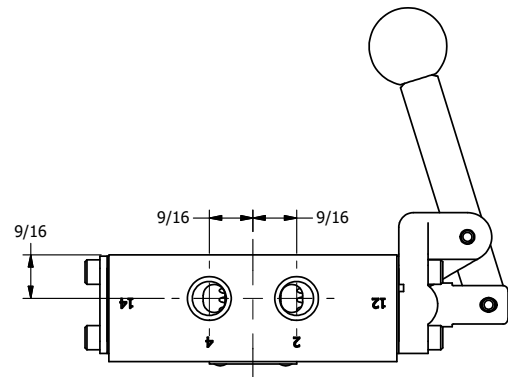

**AAA**  
PRODUCTS  
INTERNATIONAL

**AAA PRODUCTS  
INTERNATIONAL**  
7114 Harry Hines Blvd  
Dallas, TX 75235

TITLE: 1/4" SIDE PORT, LEVER, 2 POS,  
FRICTION POS, LEVER RTRN,  
RED KNOB, 180D LEVER

DRAWING NO.:  
DIM\_HE2JT