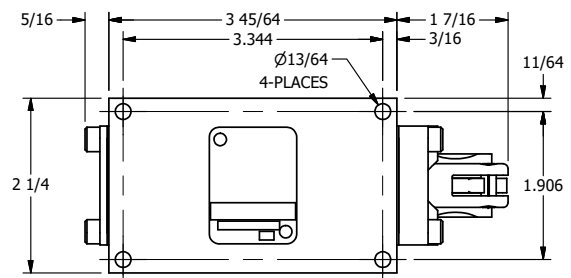

**AAA**  
PRODUCTS  
INTERNATIONAL

**AAA PRODUCTS  
INTERNATIONAL**  
7114 Harry Hines Blvd  
Dallas, TX 75235

TITLE: 1/4" SIDE PORT, LEVER, 2 POS,  
FRICTION POS, LEVER RTRN,  
RED KNOB, 180D LEVER

DRAWING NO.:  
DIM\_HE2JT