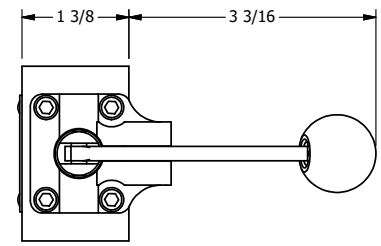

**AAA**  
PRODUCTS  
INTERNATIONAL

**AAA PRODUCTS  
INTERNATIONAL**  
7114 Harry Hines Blvd  
Dallas, TX 75235

TITLE: 1/4" SIDE PORT, LEVER, 2 POS,  
FRICTION POS, LEVER RTRN,  
RED KNOB, 180D LEVER

DRAWING NO.:  
DIM\_HE2JT