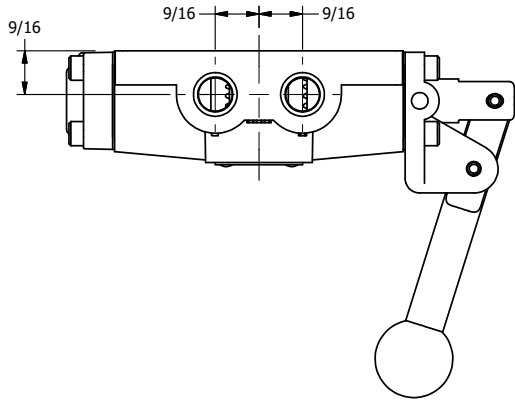

4

3

2

1

AAA
PRODUCTS
INTERNATIONAL

**AAA PRODUCTS
INTERNATIONAL**
7114 Harry Hines Blvd
Dallas, TX 75235

TITLE: 1/4" SIDE PORT, LEVER, 2 POS,
FRICTION POS, LEVER RTRN,
RED KNOB, STAINLESS

DRAWING NO.:
DIM_HE2JSS