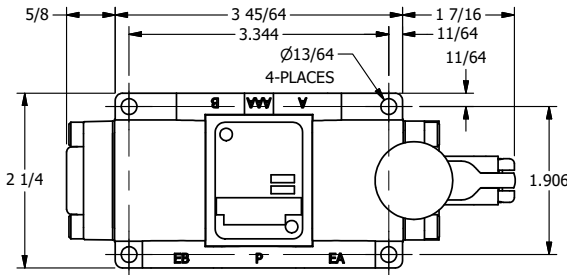

4

3

2

1

AAA
PRODUCTS
INTERNATIONAL

**AAA PRODUCTS
INTERNATIONAL**
7114 Harry Hines Blvd
Dallas, TX 75235

TITLE: 1/4" SIDE PORT, LEVER, 2 POS,
FRICTION POS, LEVER RTRN,
RED KNOB, STAINLESS

DRAWING NO.:
DIM_HE2JSS