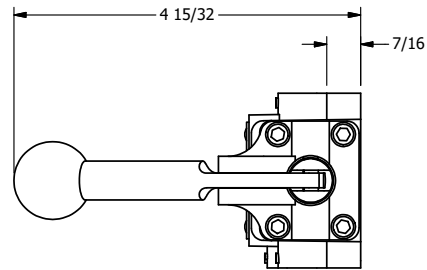

4

3

2

1

AAA
PRODUCTS
INTERNATIONAL

**AAA PRODUCTS
INTERNATIONAL**
7114 Harry Hines Blvd
Dallas, TX 75235

TITLE: 1/4" SIDE PORT, LEVER, 2 POS,
FRICTION POS, LEVER RTRN,
RED KNOB, STAINLESS

DRAWING NO.:
DIM_HE2JSS