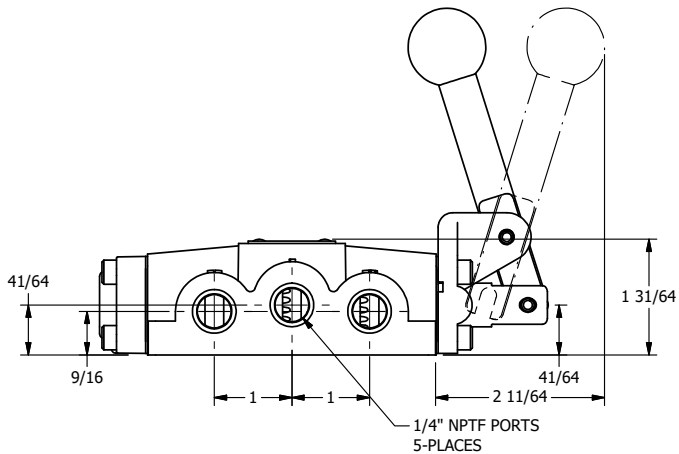

4

3

2

1

AAA
PRODUCTS
INTERNATIONAL

**AAA PRODUCTS
INTERNATIONAL**
7114 Harry Hines Blvd
Dallas, TX 75235

TITLE: 1/4" SIDE PORT, LEVER, 2 POS,
FRICTION POS, LEVER RTRN,
RED KNOB, STAINLESS

DRAWING NO.:
DIM_HE2JSS