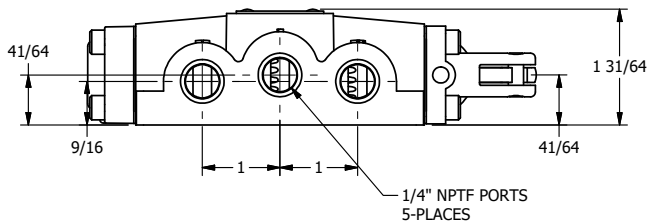

4

3

2

1

7/16

**AAA**  
PRODUCTS  
INTERNATIONAL

**AAA PRODUCTS  
INTERNATIONAL**  
7114 Harry Hines Blvd  
Dallas, TX 75235

TITLE: 1/4" SIDE PORT, LEVER, 2 POS,  
FRCTN POS, LVR RTRN, STAINLESS,  
RED KNOB, 90D LEVER