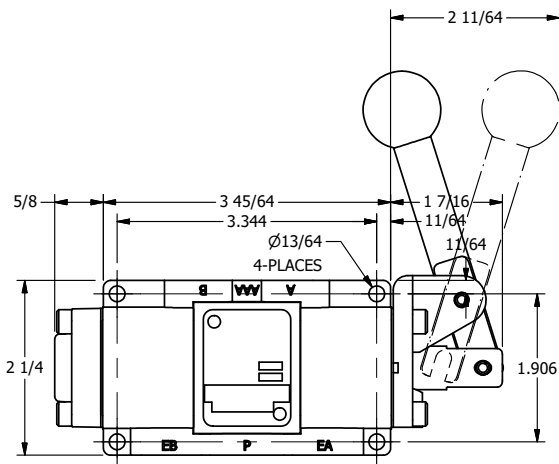

4

3

2

1

7/16

**AAA**  
PRODUCTS  
INTERNATIONAL

**AAA PRODUCTS  
INTERNATIONAL**  
7114 Harry Hines Blvd  
Dallas, TX 75235

TITLE: 1/4" SIDE PORT, LEVER, 2 POS,  
FRCTN POS, LVR RTRN, STAINLESS,  
RED KNOB, 90D LEVER

DRAWING NO.:  
DIM\_HE2JRSS

THE INFORMATION CONTAINED WITHIN THIS DOCUMENT IS PROPRIETARY TO AAA PRODUCTS AND MAY NOT BE DISCLOSED WITHOUT PRIOR WRITTEN CONSENT

4

3

2

1

B

B