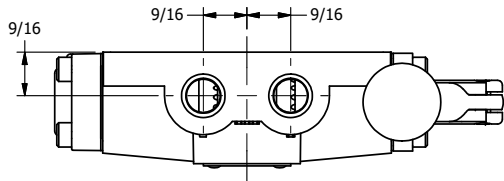

4

3

2

1

7/16

**AAA**  
PRODUCTS  
INTERNATIONAL

**AAA PRODUCTS  
INTERNATIONAL**  
7114 Harry Hines Blvd  
Dallas, TX 75235

TITLE: 1/4" SIDE PORT, LEVER, 2 POS,  
FRCTN POS, LVR RTRN, STAINLESS,  
RED KNOB, 90D LEVER