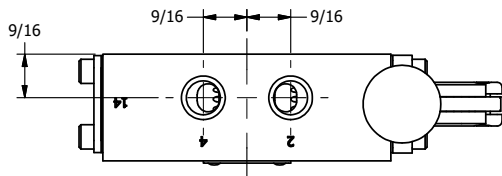

4

3

2

1

B

B

A

A

4

3

2

1

AAA
PRODUCTS
INTERNATIONAL
7114 Harry Hines Blvd
Dallas, TX 75235

TITLE: 1/4" SIDE PORT, LEVER, 2 POS,
FRICTION POS, LEVER RTRN,
RED KNOB, 90D LEVER

DRAWING NO.:
DIM_HE2JR

THE INFORMATION CONTAINED WITHIN THIS DOCUMENT IS PROPRIETARY TO AAA PRODUCTS AND MAY NOT BE DISCLOSED WITHOUT PRIOR WRITTEN CONSENT