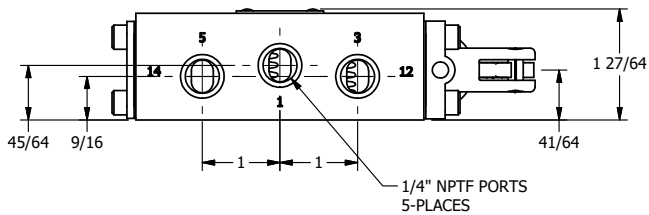

4

3

2

1

AAA
PRODUCTS
INTERNATIONAL
7114 Harry Hines Blvd
Dallas, TX 75235

TITLE: 1/4" SIDE PORT, LEVER, 2 POS,
FRICTION POS, LEVER RTRN,
RED KNOB, 90D LEVER

DRAWING NO.:
DIM_HE2JR

THE INFORMATION CONTAINED WITHIN THIS DOCUMENT IS PROPRIETARY TO AAA PRODUCTS AND MAY NOT BE DISCLOSED WITHOUT PRIOR WRITTEN CONSENT