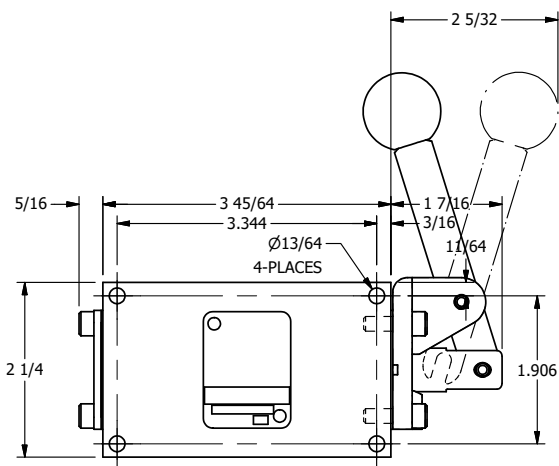

4

3

2

1

AAA
PRODUCTS
INTERNATIONAL
7114 Harry Hines Blvd
Dallas, TX 75235

TITLE: 1/4" SIDE PORT, LEVER, 2 POS,
FRICTION POS, LEVER RTRN,
RED KNOB, 90D LEVER

DRAWING NO.:
DIM_HE2JR

THE INFORMATION CONTAINED WITHIN THIS DOCUMENT IS PROPRIETARY TO AAA PRODUCTS AND MAY NOT BE DISCLOSED WITHOUT PRIOR WRITTEN CONSENT