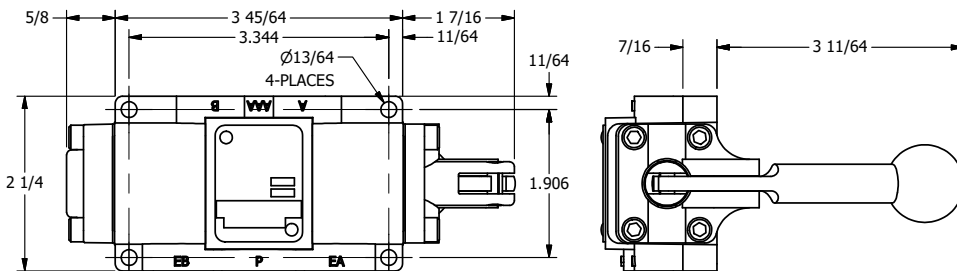

AAA
PRODUCTS
INTERNATIONAL

**AAA PRODUCTS
INTERNATIONAL**
7114 Harry Hines Blvd
Dallas, TX 75235

TITLE: 1/4" SIDE PORT, LEVER, 2 POS,
FRCTN POS, LVR RTRN, STAINLESS,
RED KNOB, LOCKOUT C, 180D LVR

DRAWING NO.:
DIM_HE2JLOTSS