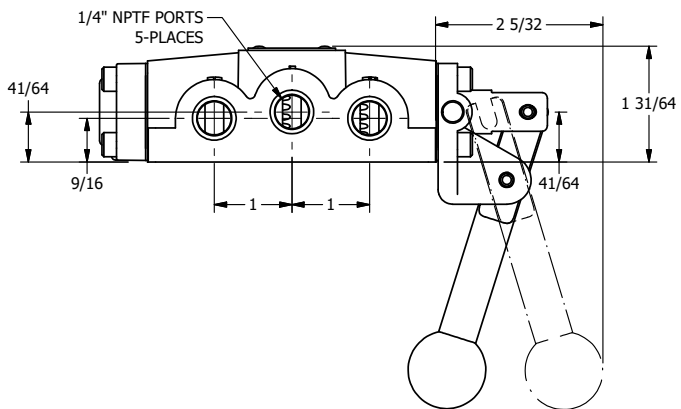

AAA
PRODUCTS
INTERNATIONAL

**AAA PRODUCTS
INTERNATIONAL**
7114 Harry Hines Blvd
Dallas, TX 75235

TITLE: 1/4" SIDE PORT, LEVER, 2 POS,
FRCTN POS, LVR RTRN, STAINLESS,
RED KNOB, LOCKOUT C, 180D LVR

DRAWING NO.:
DIM_HE2JLOTSS