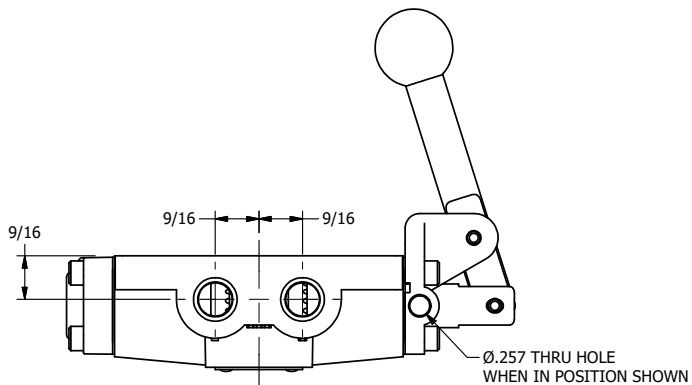

4

3

2

1

B

B

A

A

AAA
PRODUCTS
INTERNATIONAL

**AAA PRODUCTS
INTERNATIONAL**
7114 Harry Hines Blvd
Dallas, TX 75235

TITLE: 1/4" SIDE PORT, LEVER, 2 POS,
FRCTN POS, LVR RTRN, STAINLESS,
RED KNOB, LOCKOUT C, 180D LVR

DRAWING NO.:
DIM_HE2JLOTSS