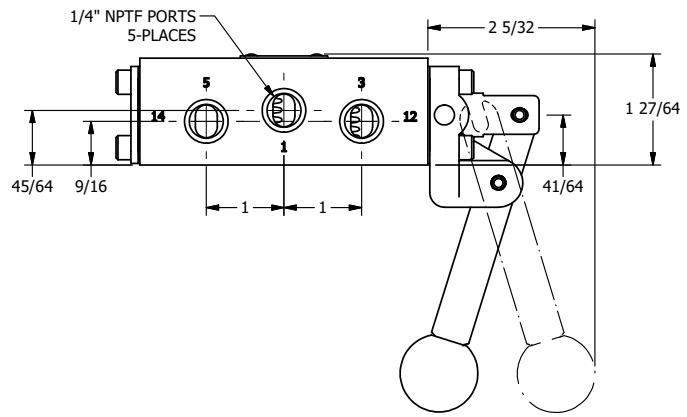

**AAA**  
PRODUCTS  
INTERNATIONAL

**AAA PRODUCTS  
INTERNATIONAL**  
7114 Harry Hines Blvd  
Dallas, TX 75235

TITLE: 1/4" SIDE PORT, LEVER, 2 POS,  
FRCTN POS, LVR RTN, RED KNOB,  
LOCKOUT C, 180D LVR

DRAWING NO.:  
DIM\_HE2JLOT