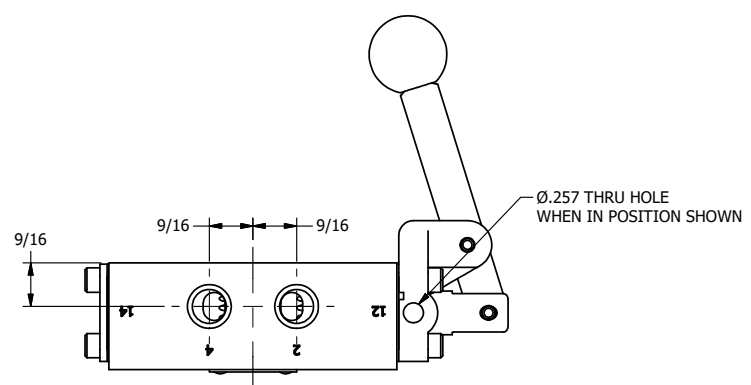

**AAA**  
PRODUCTS  
INTERNATIONAL

**AAA PRODUCTS  
INTERNATIONAL**  
7114 Harry Hines Blvd  
Dallas, TX 75235

TITLE: 1/4" SIDE PORT, LEVER, 2 POS,  
FRCTN POS, LVR RTN, RED KNOB,  
LOCKOUT C, 180D LVR

DRAWING NO.:  
DIM\_HE2JLOT