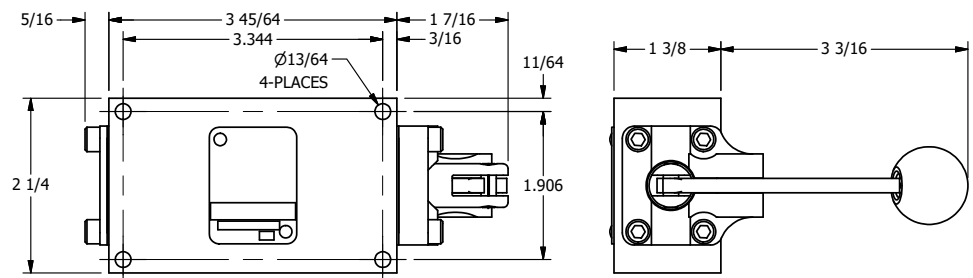

**AAA**  
PRODUCTS  
INTERNATIONAL

**AAA PRODUCTS  
INTERNATIONAL**  
7114 Harry Hines Blvd  
Dallas, TX 75235

TITLE: 1/4" SIDE PORT, LEVER, 2 POS,  
FRCTN POS, LVR RTN, RED KNOB,  
LOCKOUT C, 180D LVR

DRAWING NO.:  
DIM\_HE2JLOT