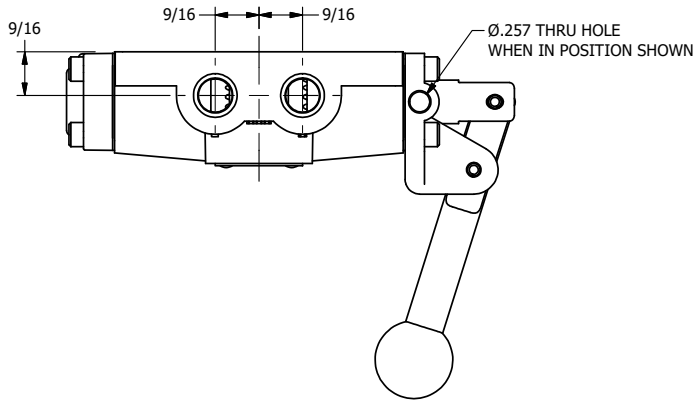

4

3

2

1

AAA
PRODUCTS
INTERNATIONAL

**AAA PRODUCTS
INTERNATIONAL**
7114 Harry Hines Blvd
Dallas, TX 75235

TITLE: 1/4" SIDE PORT, LEVER, 2 POS,
FRCTN POS, LVR RTRN, STAINLESS,
RED KNOB, LOCKOUT C

DRAWING NO.:
DIM_HE2JLOSS