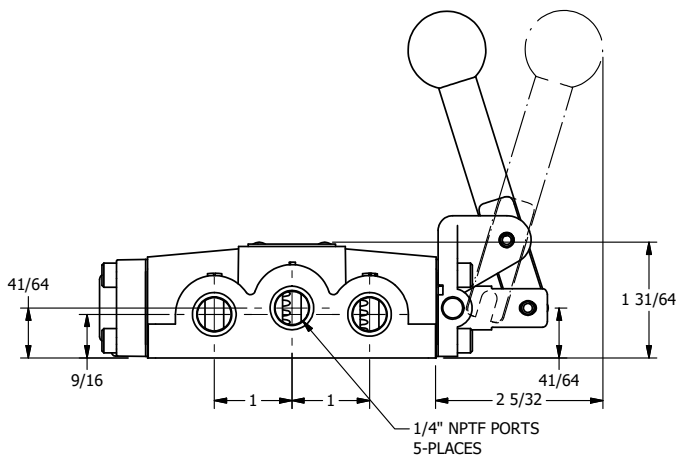

4

3

2

1

AAA
PRODUCTS
INTERNATIONAL

**AAA PRODUCTS
INTERNATIONAL**
7114 Harry Hines Blvd
Dallas, TX 75235

TITLE: 1/4" SIDE PORT, LEVER, 2 POS,
FRCTN POS, LVR RTRN, STAINLESS,
RED KNOB, LOCKOUT C

DRAWING NO.:
DIM_HE2JLOSS