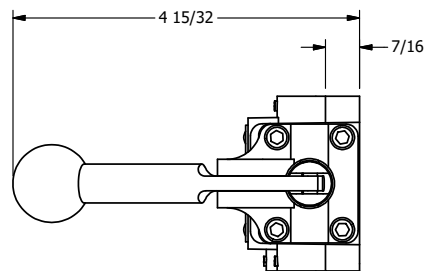

4

3

2

1

AAA
PRODUCTS
INTERNATIONAL

**AAA PRODUCTS
INTERNATIONAL**
7114 Harry Hines Blvd
Dallas, TX 75235

TITLE: 1/4" SIDE PORT, LEVER, 2 POS,
FRCTN POS, LVR RTRN, STAINLESS,
RED KNOB, LOCKOUT C

DRAWING NO.:
DIM_HE2JLOSS