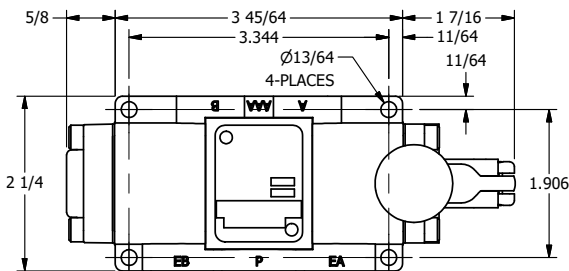

4

3

2

1

AAA
PRODUCTS
INTERNATIONAL

**AAA PRODUCTS
INTERNATIONAL**
7114 Harry Hines Blvd
Dallas, TX 75235

TITLE: 1/4" SIDE PORT, LEVER, 2 POS,
FRCTN POS, LVR RTRN, STAINLESS,
RED KNOB, LOCKOUT C

DRAWING NO.:
DIM_HE2JLOSS