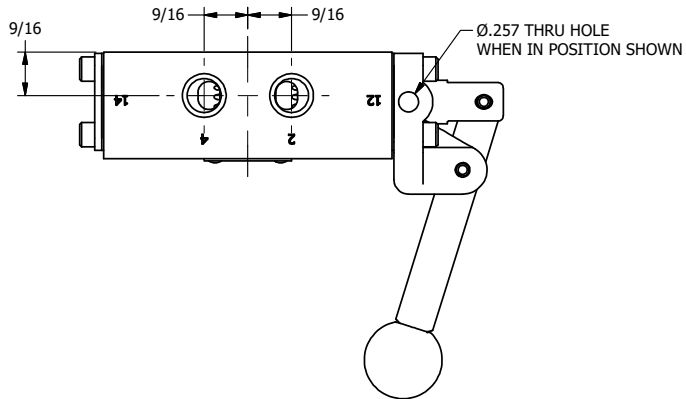

4

3

2

1

AAA
PRODUCTS
INTERNATIONAL

AAA PRODUCTS INTERNATIONAL
7114 Harry Hines Blvd
Dallas, TX 75235

TITLE: 1/4" SIDE PORT, LEVER, 2 POS,
FRICTION POS, LEVER RTRN,
RED KNOB, LOCKOUT C

DRAWING NO.:
DIM_HE2JLO