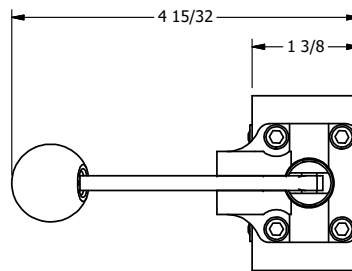

4

3

2

1

AAA
PRODUCTS
INTERNATIONAL

AAA PRODUCTS INTERNATIONAL
7114 Harry Hines Blvd
Dallas, TX 75235

TITLE: 1/4" SIDE PORT, LEVER, 2 POS,
FRICTION POS, LEVER RTRN,
RED KNOB, LOCKOUT C

DRAWING NO.:
DIM_HE2JLO