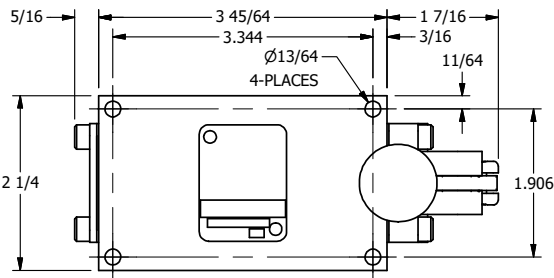

4

3

2

1

AAA
PRODUCTS
INTERNATIONAL

AAA PRODUCTS INTERNATIONAL
7114 Harry Hines Blvd
Dallas, TX 75235

TITLE: 1/4" SIDE PORT, LEVER, 2 POS,
FRICTION POS, LEVER RTRN,
RED KNOB, LOCKOUT C

DRAWING NO.:
DIM_HE2JLO