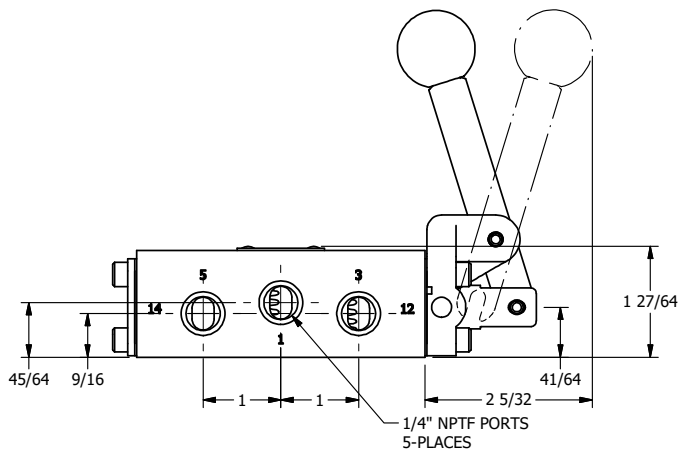

4

3

2

1

AAA
PRODUCTS
INTERNATIONAL

AAA PRODUCTS INTERNATIONAL
7114 Harry Hines Blvd
Dallas, TX 75235

TITLE: 1/4" SIDE PORT, LEVER, 2 POS,
FRICTION POS, LEVER RTRN,
RED KNOB, LOCKOUT C

DRAWING NO.:
DIM_HE2JLO