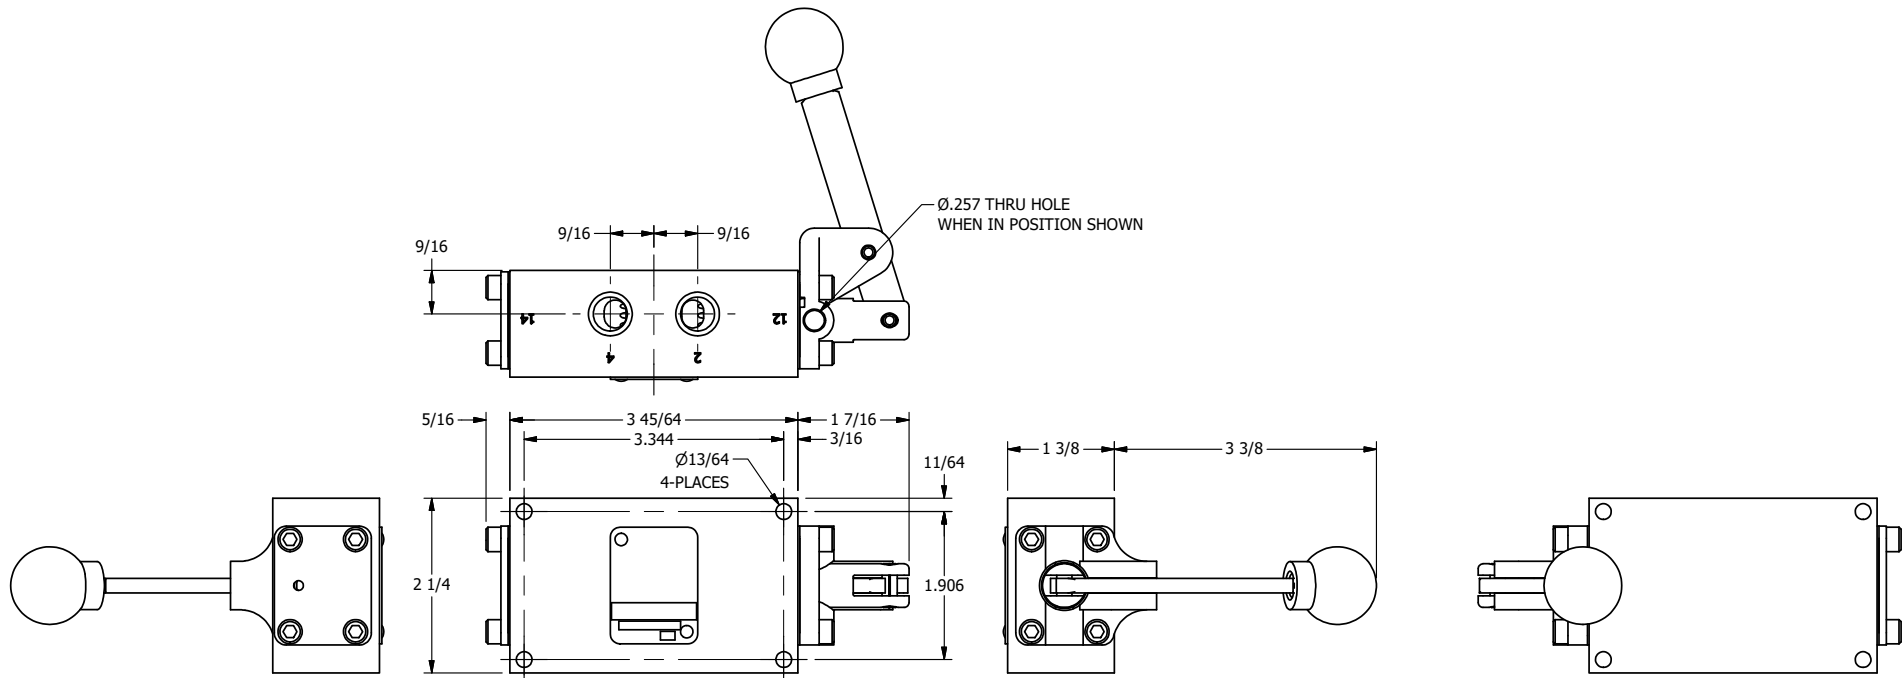

4

3

2

1

B

B

A

A

AAA
PRODUCTS
INTERNATIONAL

AAA PRODUCTS INTERNATIONAL
7114 Harry Hines Blvd
Dallas, TX 75235

TITLE: 1/4" SIDE PORT, LEVER, 2 POS,
FRCTN POS, LVR RTN, HVY DTY,
LOCKOUT C, 180D LVR

DRAWING NO.:
DIM_HE2HLOT

4

3

2

1

THE INFORMATION CONTAINED WITHIN THIS DOCUMENT IS PROPRIETARY TO AAA PRODUCTS AND MAY NOT BE DISCLOSED WITHOUT PRIOR WRITTEN CONSENT