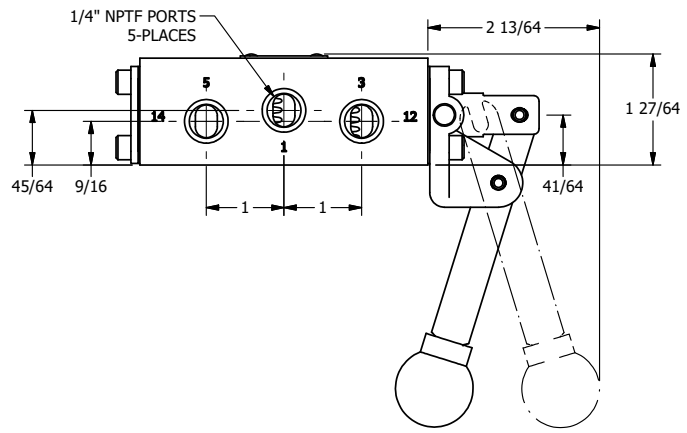

AAA
PRODUCTS
INTERNATIONAL

AAA PRODUCTS INTERNATIONAL
7114 Harry Hines Blvd
Dallas, TX 75235

TITLE: 1/4" SIDE PORT, LEVER, 2 POS,
FRCTN POS, LVR RTN, HVY DTY,
LOCKOUT C, 180D LVR

DRAWING NO.:
DIM_HE2HLOT