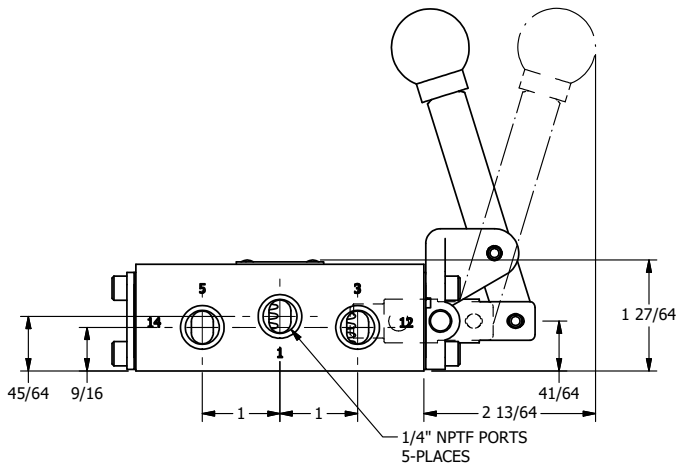

4

3

2

1

AAA
PRODUCTS
INTERNATIONAL

**AAA PRODUCTS
INTERNATIONAL**
7114 Harry Hines Blvd
Dallas, TX 75235

TITLE: 1/4" SIDE PORT, LEVER, 2 POS,
FRICTION POS, LEVER RTRN,
HVY DTY, LOCKOUT C

DRAWING NO.:
DIM_HE2HLO