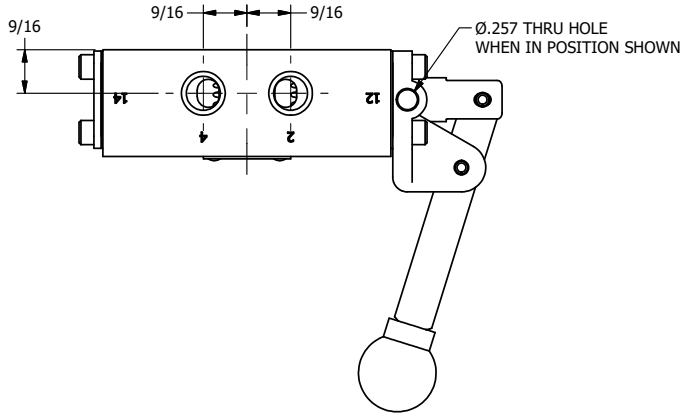

4

3

2

1

AAA
PRODUCTS
INTERNATIONAL

**AAA PRODUCTS
INTERNATIONAL**
7114 Harry Hines Blvd
Dallas, TX 75235

TITLE: 1/4" SIDE PORT, LEVER, 2 POS,
FRICTION POS, LEVER RTRN,
HVY DTY, LOCKOUT C

DRAWING NO.:
DIM_HE2HLO