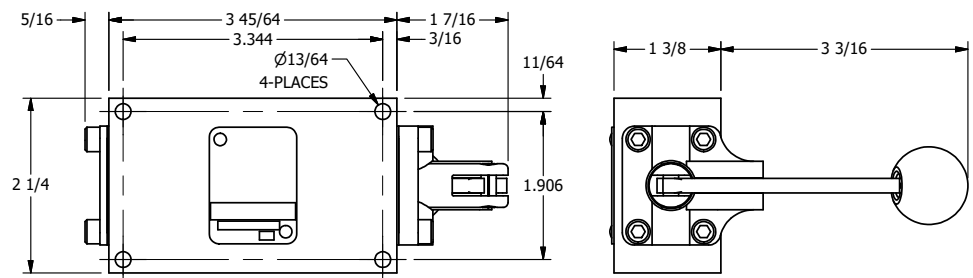

**AAA**  
PRODUCTS  
INTERNATIONAL

**AAA PRODUCTS  
INTERNATIONAL**  
7114 Harry Hines Blvd  
Dallas, TX 75235

TITLE: 1/4" SIDE PORT, LEVER, 2 POS,  
FRCTN POS, LVR RTN, HVY DTY,  
RED KNOB, LOCKOUT C, 180D LVR