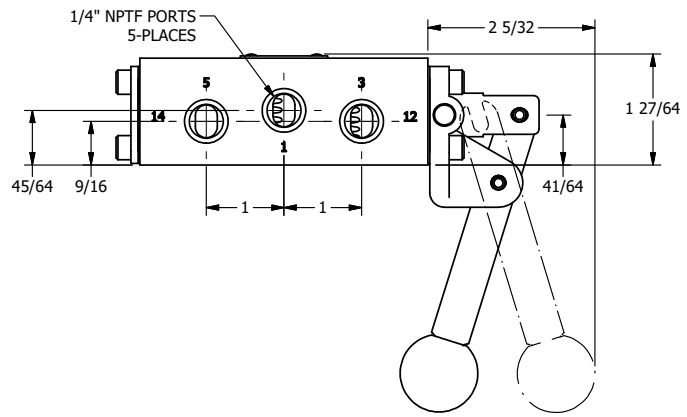

**AAA**  
PRODUCTS  
INTERNATIONAL

**AAA PRODUCTS  
INTERNATIONAL**  
7114 Harry Hines Blvd  
Dallas, TX 75235

TITLE: 1/4" SIDE PORT, LEVER, 2 POS,  
FRCTN POS, LVR RTN, HVY DTY,  
RED KNOB, LOCKOUT C, 180D LVR

DRAWING NO.:  
DIM\_HE2HJLOT

4

3

2

1

THE INFORMATION CONTAINED WITHIN THIS DOCUMENT IS PROPRIETARY TO AAA PRODUCTS AND MAY NOT BE DISCLOSED WITHOUT PRIOR WRITTEN CONSENT