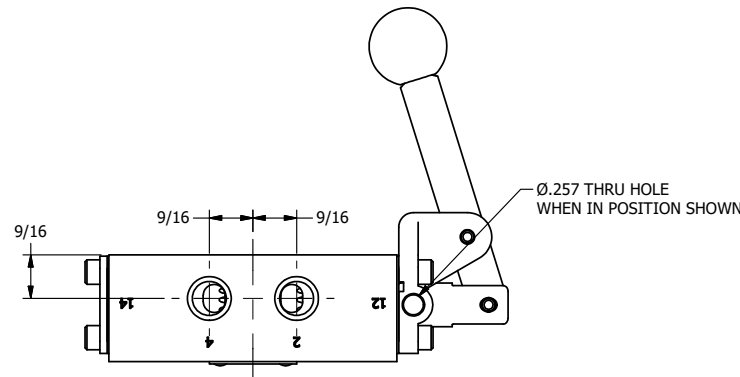

**AAA**  
PRODUCTS  
INTERNATIONAL

**AAA PRODUCTS  
INTERNATIONAL**  
7114 Harry Hines Blvd  
Dallas, TX 75235

TITLE: 1/4" SIDE PORT, LEVER, 2 POS,  
FRCTN POS, LVR RTN, HVY DTY,  
RED KNOB, LOCKOUT C, 180D LVR