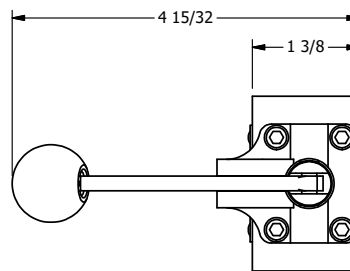

4

3

2

1

AAA
PRODUCTS
INTERNATIONAL

AAA PRODUCTS INTERNATIONAL
7114 Harry Hines Blvd
Dallas, TX 75235

TITLE: 1/4" SIDE PORT, LEVER, 2 POS,
FRCTN POS, LVR RTRN, HVY DTY,
RED KNOB, LOCKOUT C

DRAWING NO.:
DIM_HE2HJLO