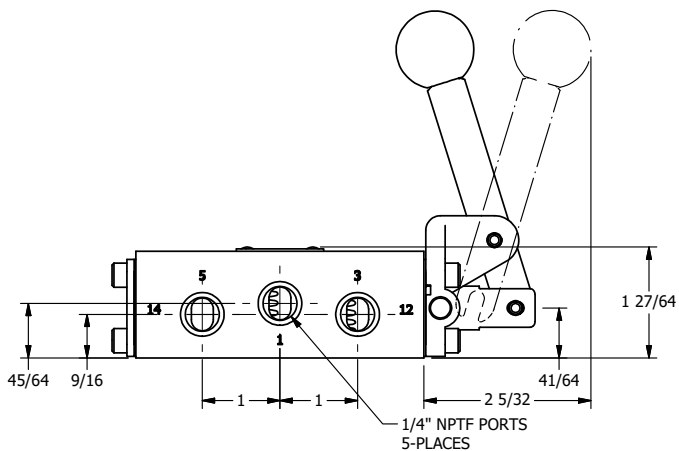

4

3

2

1

AAA
PRODUCTS
INTERNATIONAL

AAA PRODUCTS INTERNATIONAL
7114 Harry Hines Blvd
Dallas, TX 75235

TITLE: 1/4" SIDE PORT, LEVER, 2 POS,
FRCTN POS, LVR RTRN, HVY DTY,
RED KNOB, LOCKOUT C

DRAWING NO.:
DIM_HE2HJLO