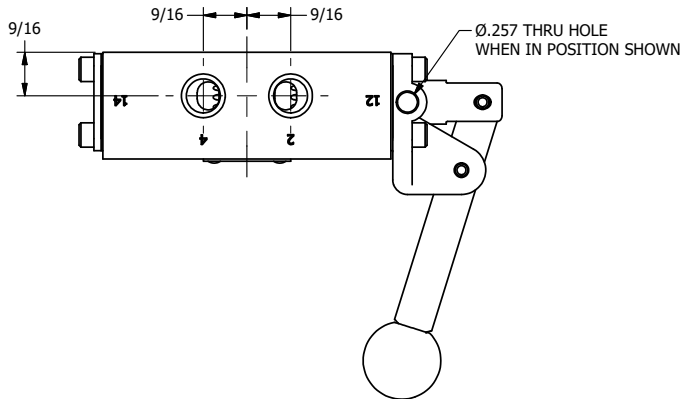

4

3

2

1

AAA
PRODUCTS
INTERNATIONAL

AAA PRODUCTS INTERNATIONAL
7114 Harry Hines Blvd
Dallas, TX 75235

TITLE: 1/4" SIDE PORT, LEVER, 2 POS,
FRCTN POS, LVR RTRN, HVY DTY,
RED KNOB, LOCKOUT C

DRAWING NO.:
DIM_HE2HJLO