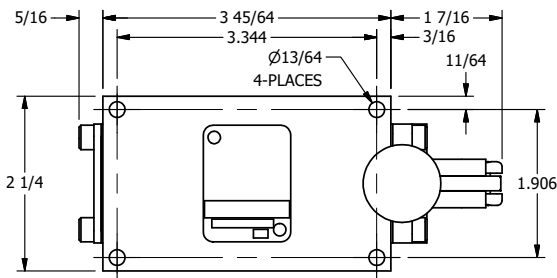

4

3

2

1

AAA
PRODUCTS
INTERNATIONAL

AAA PRODUCTS INTERNATIONAL
7114 Harry Hines Blvd
Dallas, TX 75235

TITLE: 1/4" SIDE PORT, LEVER, 2 POS,
FRCTN POS, LVR RTRN, HVY DTY,
RED KNOB, LOCKOUT C

DRAWING NO.:
DIM_HE2HJLO