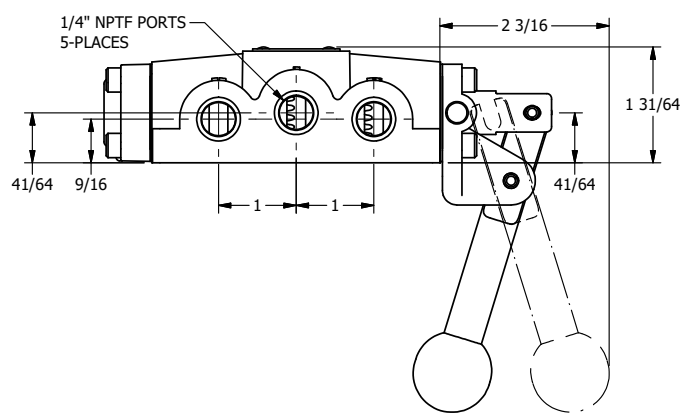

4

3

2

1

B

B

A

A

4

3

2

1

AAA
PRODUCTS
INTERNATIONAL

**AAA PRODUCTS
INTERNATIONAL**
7114 Harry Hines Blvd
Dallas, TX 75235

TITLE: 1/4" SIDE PORT, LEVER, 2 POS,
PINLOCK A & C, STAINLESS,
180D LVR

DRAWING NO.:
DIM_HE2ETSS

THE INFORMATION CONTAINED WITHIN THIS DOCUMENT IS PROPRIETARY TO AAA PRODUCTS AND MAY NOT BE DISCLOSED WITHOUT PRIOR WRITTEN CONSENT