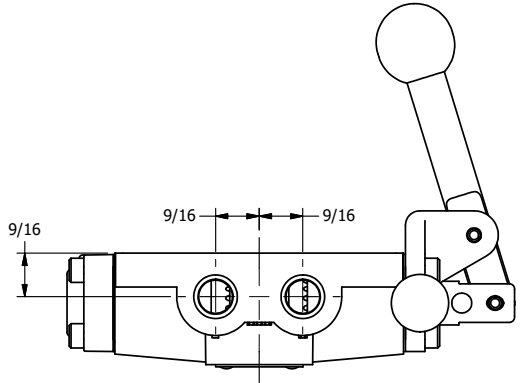

4

3

2

1

B

B

A

A

4

3

2

1

AAA
PRODUCTS
INTERNATIONAL

**AAA PRODUCTS
INTERNATIONAL**
7114 Harry Hines Blvd
Dallas, TX 75235

TITLE: 1/4" SIDE PORT, LEVER, 2 POS,
PINLOCK A & C, STAINLESS,
180D LVR

DRAWING NO.:
DIM_HE2ETSS