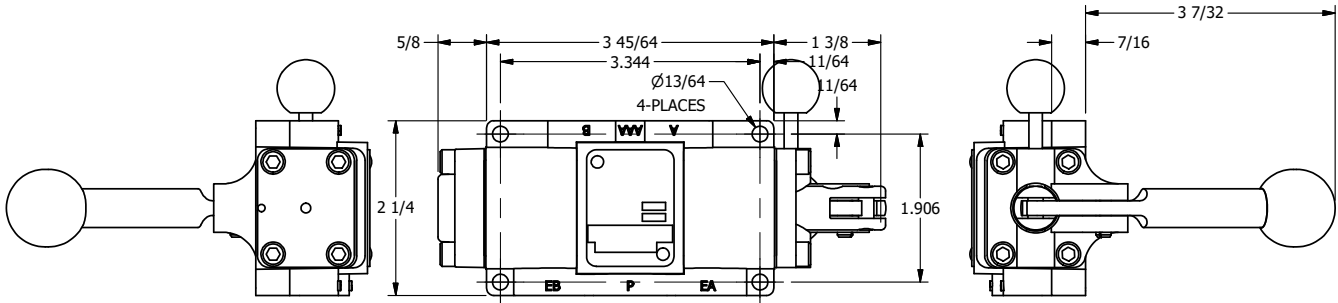

4

3

2

1

B

B

A

A

4

3

2

1

AAA
PRODUCTS
INTERNATIONAL

**AAA PRODUCTS
INTERNATIONAL**
7114 Harry Hines Blvd
Dallas, TX 75235

TITLE: 1/4" SIDE PORT, LEVER, 2 POS,
PINLOCK A & C, STAINLESS,
180D LVR

DRAWING NO.:
DIM_HE2ETSS

THE INFORMATION CONTAINED WITHIN THIS DOCUMENT IS PROPRIETARY TO AAA PRODUCTS AND MAY NOT BE DISCLOSED WITHOUT PRIOR WRITTEN CONSENT