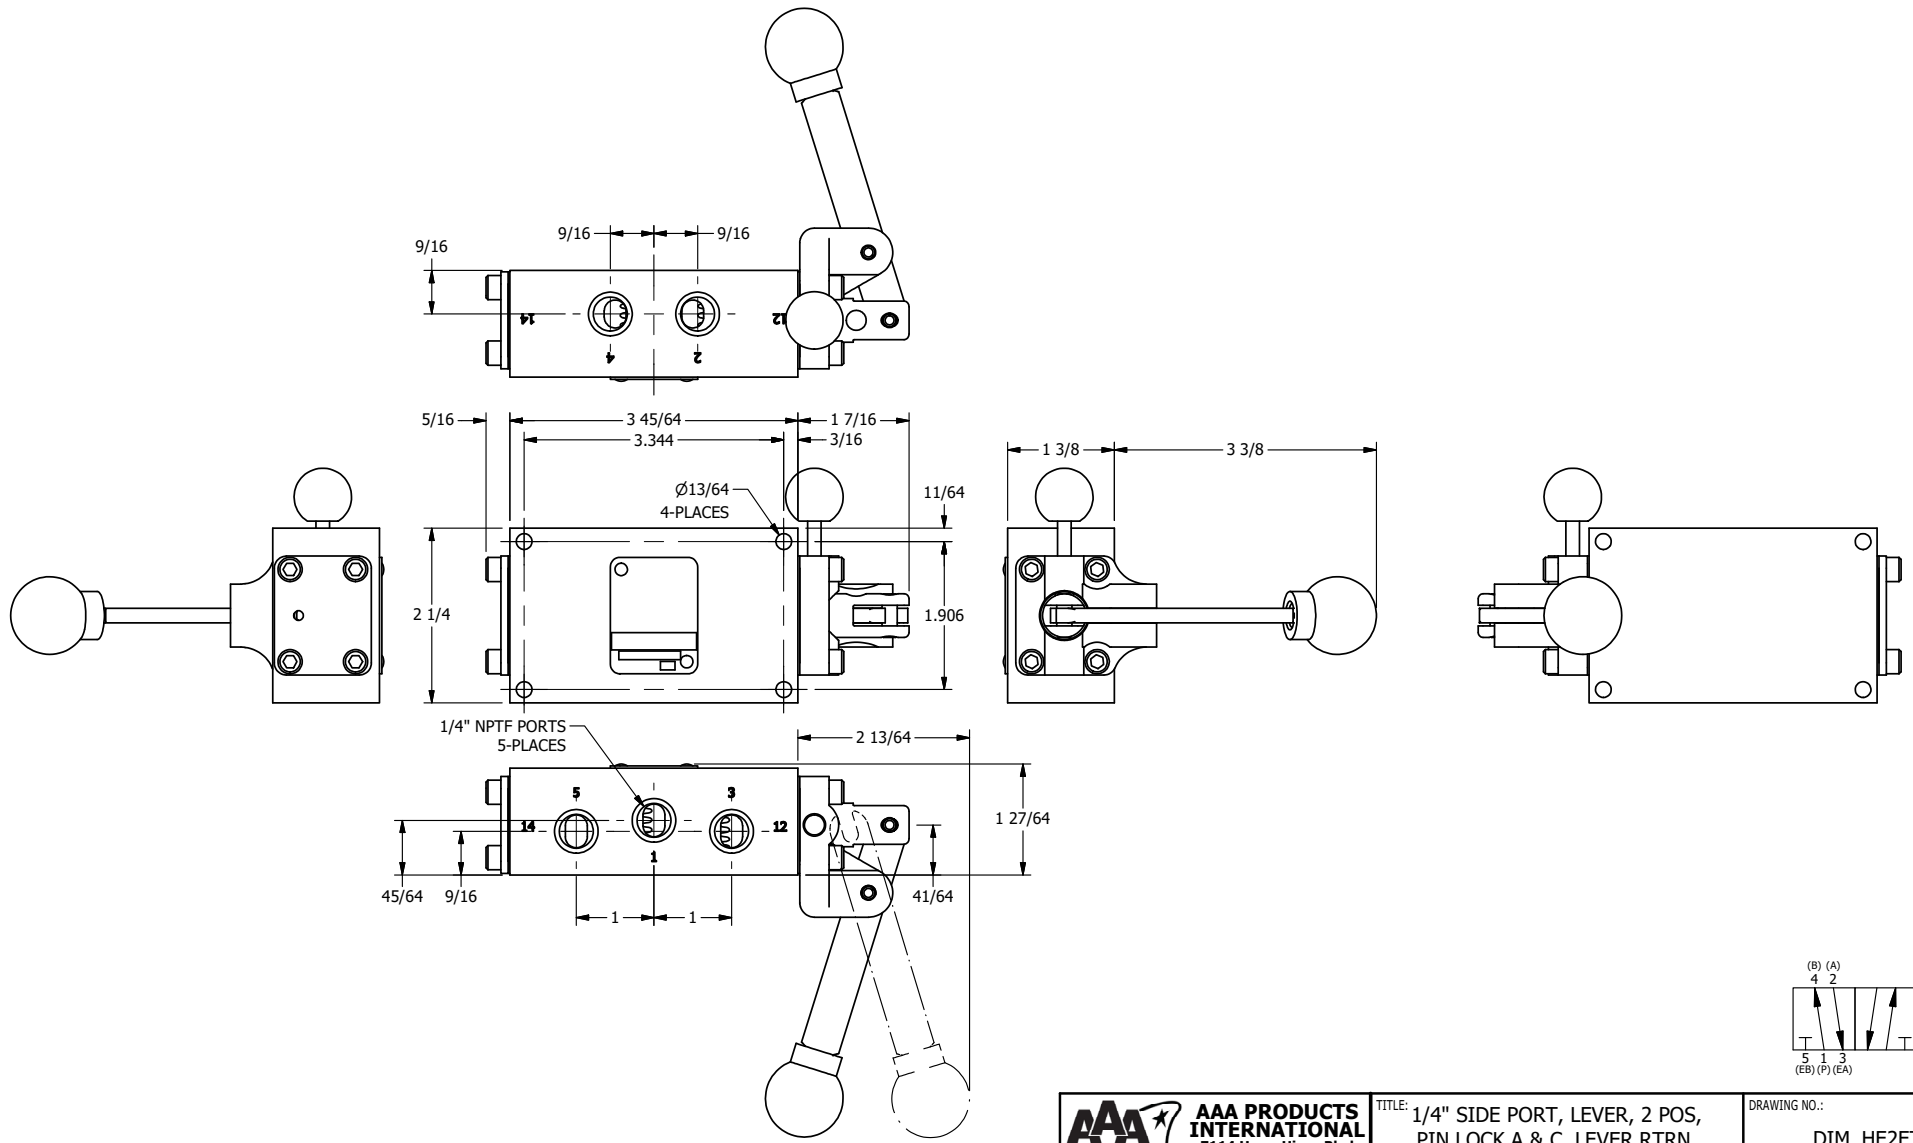

AAA
PRODUCTS
INTERNATIONAL

AAA PRODUCTS INTERNATIONAL
7114 Harry Hines Blvd
Dallas, TX 75235

TITLE: $1/4"$ SIDE PORT, LEVER, 2 POS,
PIN LOCK A & C, LEVER RTRN,
180D LEVER

DRAWING NO.:
DIM_HE2ET

THE INFORMATION CONTAINED WITHIN THIS DOCUMENT IS PROPRIETARY TO AAA PRODUCTS AND MAY NOT BE DISCLOSED WITHOUT PRIOR WRITTEN CONSENT