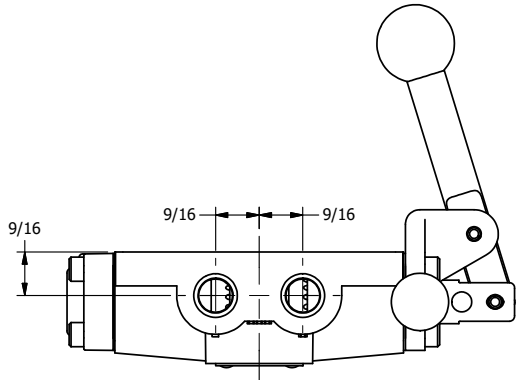

4

3

2

1

B

B

A

A

AAA
PRODUCTS
INTERNATIONAL

**AAA PRODUCTS
INTERNATIONAL**
7114 Harry Hines Blvd
Dallas, TX 75235

TITLE: 1/4" SIDE PORT, LEVER, 2 POS,
PINLOCK A & C, STAINLESS,
RED KNOB, 180D LVR

DRAWING NO.:
DIM_HE2EJTSS