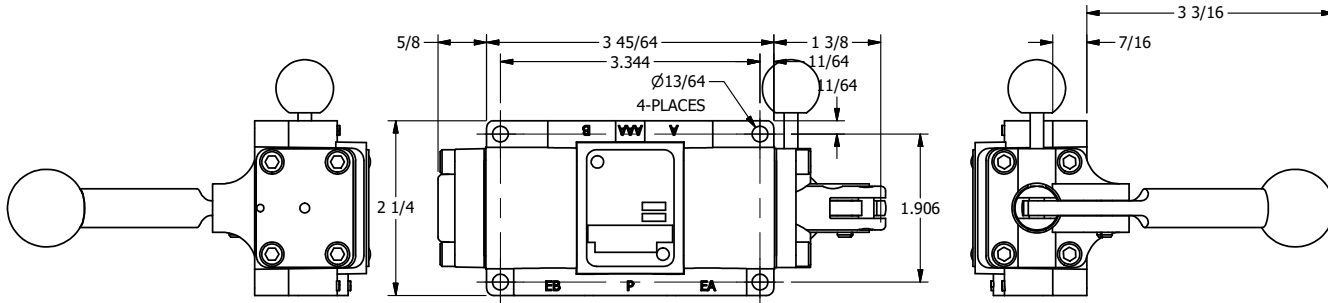

4

3

2

1

B

B

A

A

AAA
PRODUCTS
INTERNATIONAL

**AAA PRODUCTS
INTERNATIONAL**
7114 Harry Hines Blvd
Dallas, TX 75235

TITLE: 1/4" SIDE PORT, LEVER, 2 POS,
PINLOCK A & C, STAINLESS,
RED KNOB, 180D LVR

DRAWING NO.:
DIM_HE2EJTSS