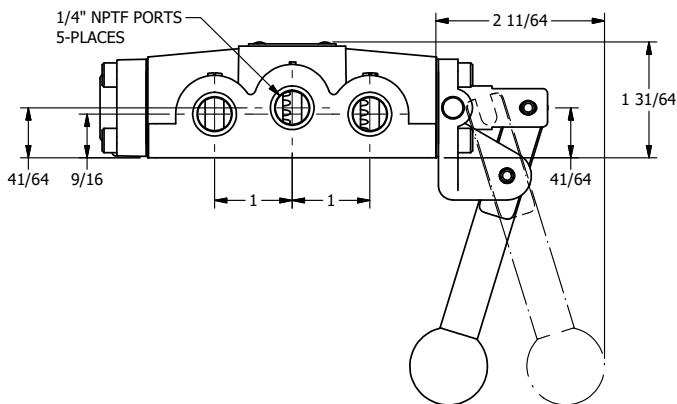

AAA
PRODUCTS
INTERNATIONAL

**AAA PRODUCTS
INTERNATIONAL**
7114 Harry Hines Blvd
Dallas, TX 75235

TITLE: 1/4" SIDE PORT, LEVER, 2 POS,
PINLOCK A & C, STAINLESS,
RED KNOB, 180D LVR

DRAWING NO.:
DIM_HE2EJTSS