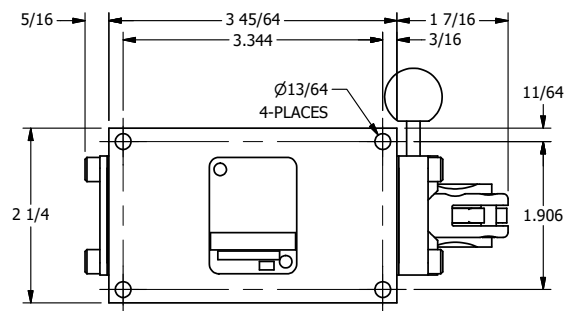

AAA
PRODUCTS
INTERNATIONAL

**AAA PRODUCTS
INTERNATIONAL**
7114 Harry Hines Blvd
Dallas, TX 75235

TITLE: 1/4" SIDE PORT, LEVER, 2 POS,
PINLOCK A & C, LEVER RTRN,
RED KNOB, 180D LEVER

DRAWING NO.:
DIM_HE2EJT