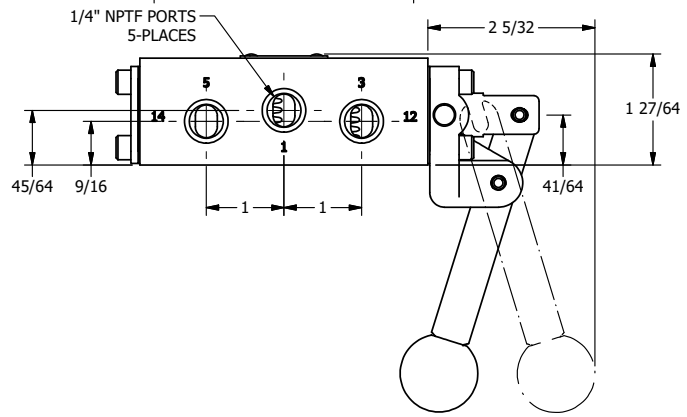

AAA
PRODUCTS
INTERNATIONAL

**AAA PRODUCTS
INTERNATIONAL**
7114 Harry Hines Blvd
Dallas, TX 75235

TITLE: 1/4" SIDE PORT, LEVER, 2 POS,
PINLOCK A & C, LEVER RTRN,
RED KNOB, 180D LEVER

DRAWING NO.:
DIM_HE2EJT