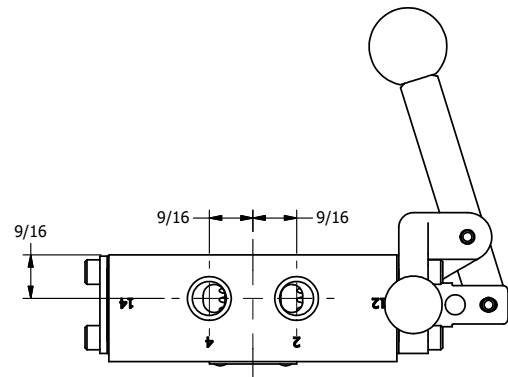

AAA
PRODUCTS
INTERNATIONAL

**AAA PRODUCTS
INTERNATIONAL**
7114 Harry Hines Blvd
Dallas, TX 75235

TITLE: 1/4" SIDE PORT, LEVER, 2 POS,
PINLOCK A & C, LEVER RTRN,
RED KNOB, 180D LEVER

DRAWING NO.:
DIM_HE2EJT