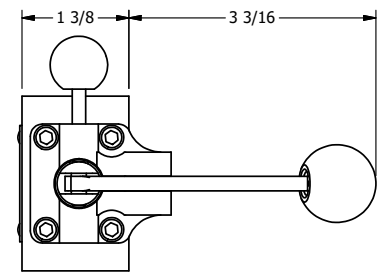

AAA
PRODUCTS
INTERNATIONAL

**AAA PRODUCTS
INTERNATIONAL**
7114 Harry Hines Blvd
Dallas, TX 75235

TITLE: 1/4" SIDE PORT, LEVER, 2 POS,
PINLOCK A & C, LEVER RTRN,
RED KNOB, 180D LEVER

DRAWING NO.:
DIM_HE2EJT