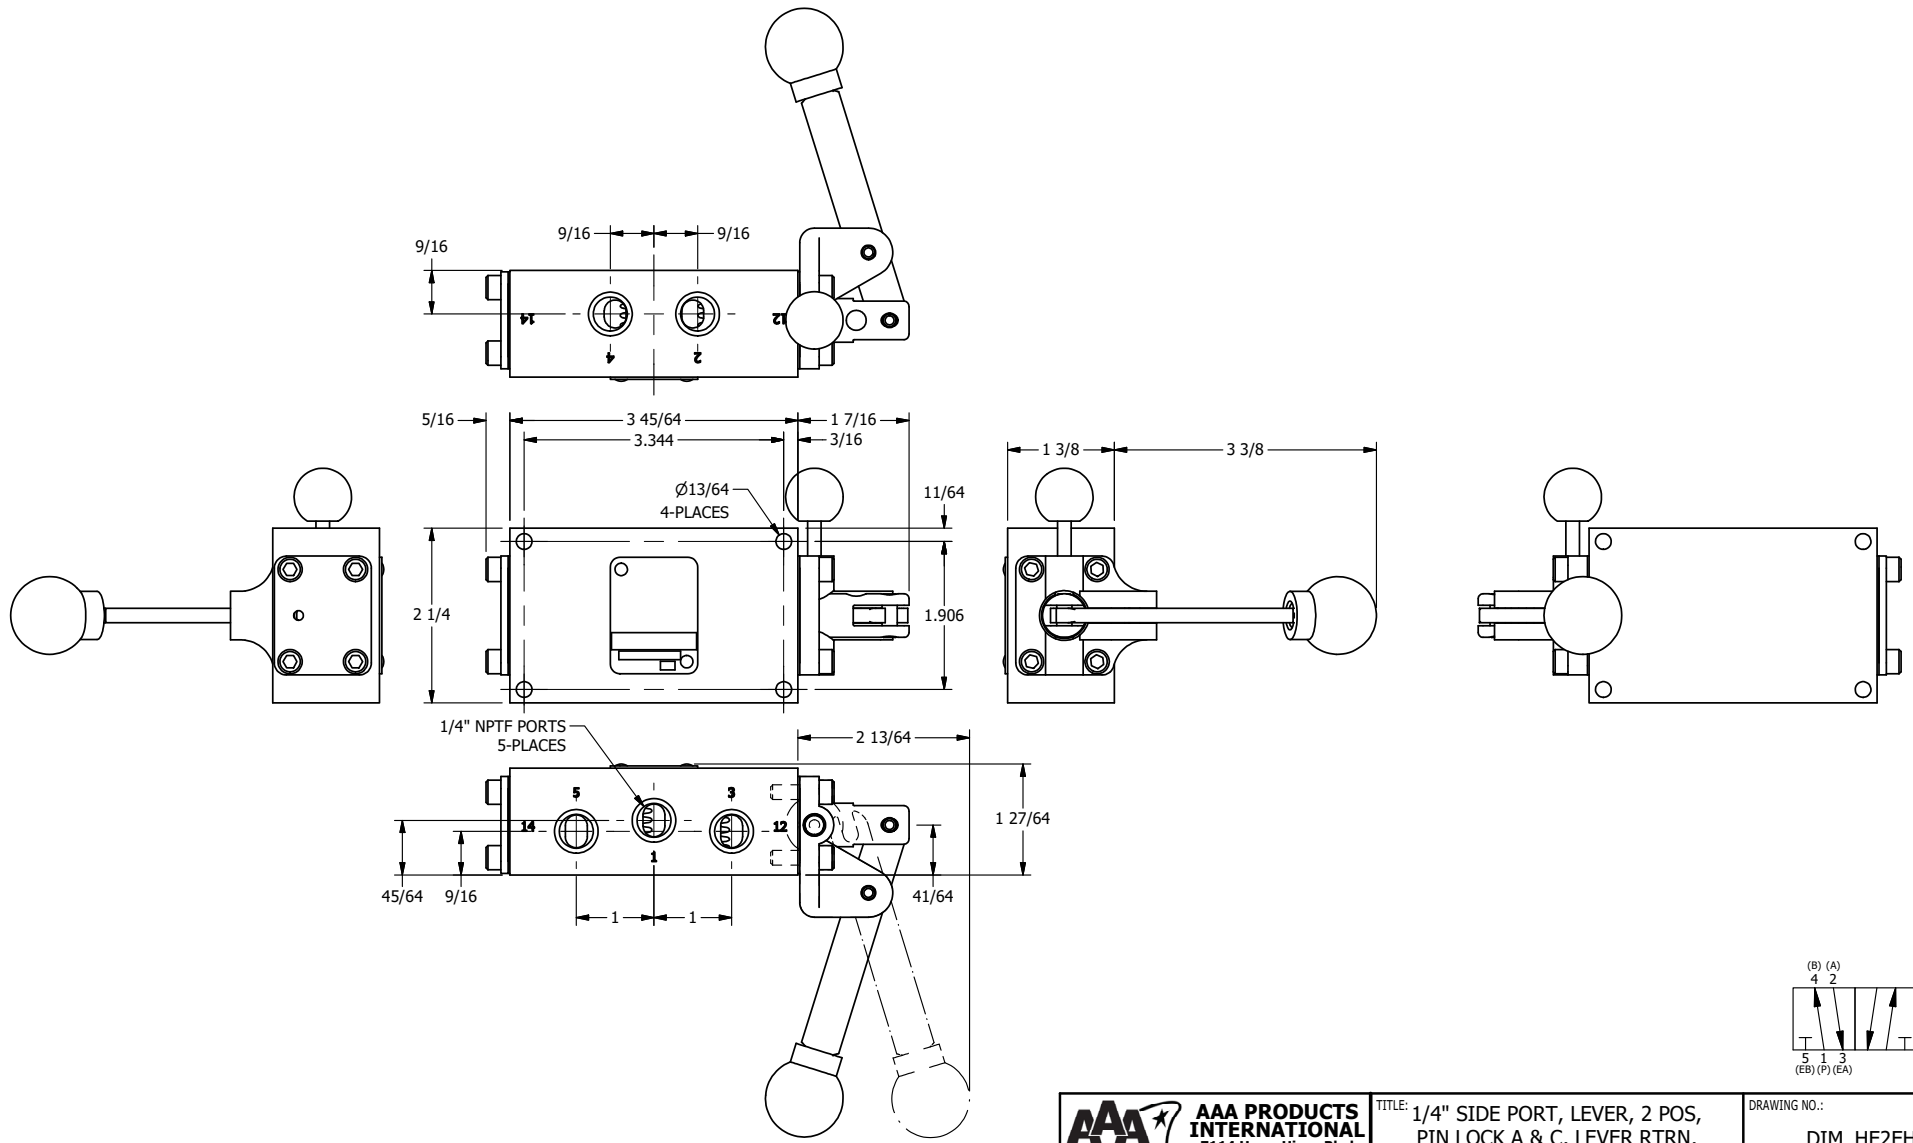

AAA
PRODUCTS
INTERNATIONAL

AAA PRODUCTS INTERNATIONAL
7114 Harry Hines Blvd
Dallas, TX 75235

TITLE: 1/4" SIDE PORT, LEVER, 2 POS,
PIN LOCK A & C, LEVER RTRN,
HVY DTY, 180D LVR

DRAWING NO.:
DIM_HE2EHT

THE INFORMATION CONTAINED WITHIN THIS DOCUMENT IS PROPRIETARY TO AAA PRODUCTS AND MAY NOT BE DISCLOSED WITHOUT PRIOR WRITTEN CONSENT