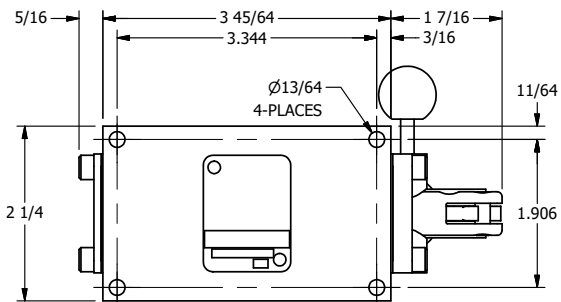

AAA
PRODUCTS
INTERNATIONAL

**AAA PRODUCTS
INTERNATIONAL**
7114 Harry Hines Blvd
Dallas, TX 75235

TITLE: 1/4" SIDE PORT, LEVER, 2 POS,
PIN LOCK A & C, LEVER RTRN,
HVY DTY, RED KNOB, 180D LVR

DRAWING NO.:
DIM_HE2EHJT