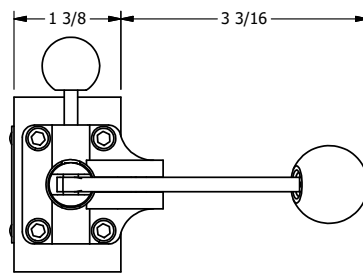

4

3

2

1

B

B

A

A

AAA
PRODUCTS
INTERNATIONAL

**AAA PRODUCTS
INTERNATIONAL**
7114 Harry Hines Blvd
Dallas, TX 75235

TITLE: 1/4" SIDE PORT, LEVER, 2 POS,
PIN LOCK A & C, LEVER RTRN,
HVY DTY, RED KNOB, 180D LVR

DRAWING NO.:
DIM_HE2EHJT