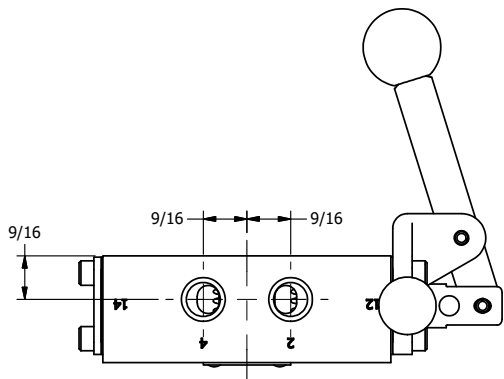

AAA
PRODUCTS
INTERNATIONAL

**AAA PRODUCTS
INTERNATIONAL**
7114 Harry Hines Blvd
Dallas, TX 75235

TITLE: 1/4" SIDE PORT, LEVER, 2 POS,
PIN LOCK A & C, LEVER RTRN,
HVY DTY, RED KNOB, 180D LVR

DRAWING NO.:
DIM_HE2EHJT