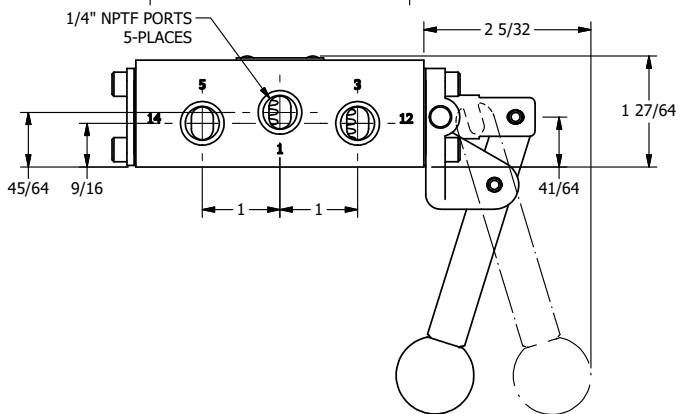

AAA
PRODUCTS
INTERNATIONAL

**AAA PRODUCTS
INTERNATIONAL**
7114 Harry Hines Blvd
Dallas, TX 75235

TITLE: 1/4" SIDE PORT, LEVER, 2 POS,
PIN LOCK A & C, LEVER RTRN,
HVY DTY, RED KNOB, 180D LVR

DRAWING NO.:
DIM_HE2EHJT