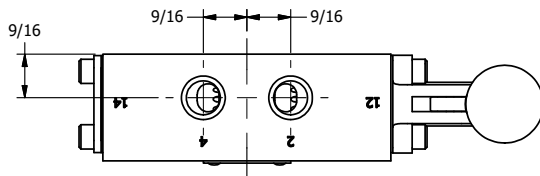

4

3

2

1

AAA
PRODUCTS
INTERNATIONAL

**AAA PRODUCTS
INTERNATIONAL**
7114 Harry Hines Blvd
Dallas, TX 75235

TITLE: 1/4" SIDE PORT, LEVER, 2 POS,
FRICTION POS, LEVER RTRN,
CRVD LVR, 90D LEVER

DRAWING NO.:
DIM_HE2CR