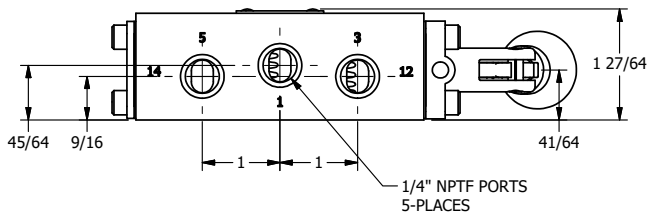

4

3

2

1

AAA
PRODUCTS
INTERNATIONAL

**AAA PRODUCTS
INTERNATIONAL**
7114 Harry Hines Blvd
Dallas, TX 75235

TITLE: 1/4" SIDE PORT, LEVER, 2 POS,
FRICTION POS, LEVER RTRN,
CRVD LVR, 90D LEVER

DRAWING NO.:
DIM_HE2CR