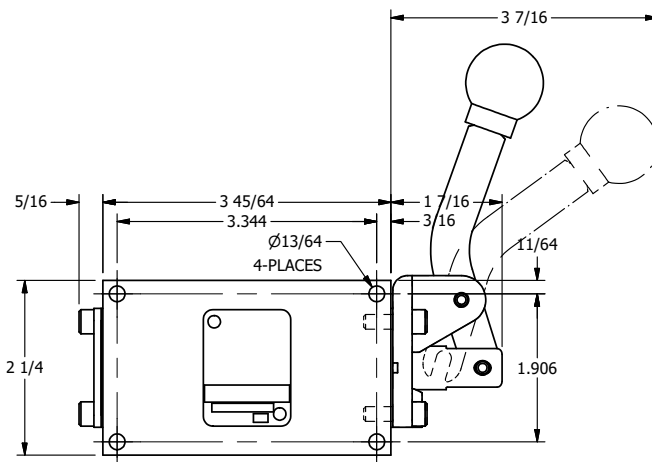

4

3

2

1

AAA
PRODUCTS
INTERNATIONAL

**AAA PRODUCTS
INTERNATIONAL**
7114 Harry Hines Blvd
Dallas, TX 75235

TITLE: 1/4" SIDE PORT, LEVER, 2 POS,
FRICTION POS, LEVER RTRN,
CRVD LVR, 90D LEVER

DRAWING NO.:
DIM_HE2CR