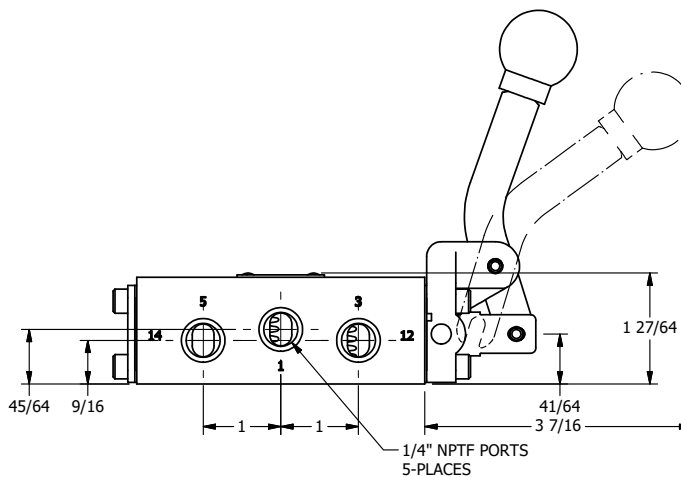

4

3

2

1

AAA
PRODUCTS
INTERNATIONAL

**AAA PRODUCTS
INTERNATIONAL**
7114 Harry Hines Blvd
Dallas, TX 75235

TITLE: 1/4" SIDE PORT, LEVER, 2 POS,
FRICTION POS, LEVER RTRN,
CRVD LVR, LOCKOUT C

DRAWING NO.:
DIM_HE2CLO