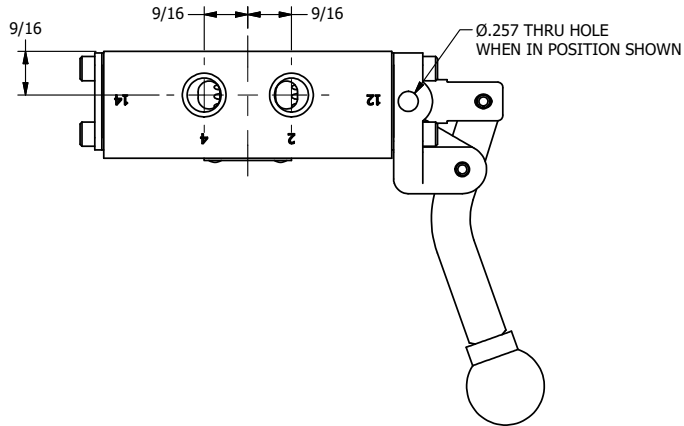

4

3

2

1

AAA
PRODUCTS
INTERNATIONAL

**AAA PRODUCTS
INTERNATIONAL**
7114 Harry Hines Blvd
Dallas, TX 75235

TITLE: 1/4" SIDE PORT, LEVER, 2 POS,
FRICTION POS, LEVER RTRN,
CRVD LVR, LOCKOUT C

DRAWING NO.:
DIM_HE2CLO