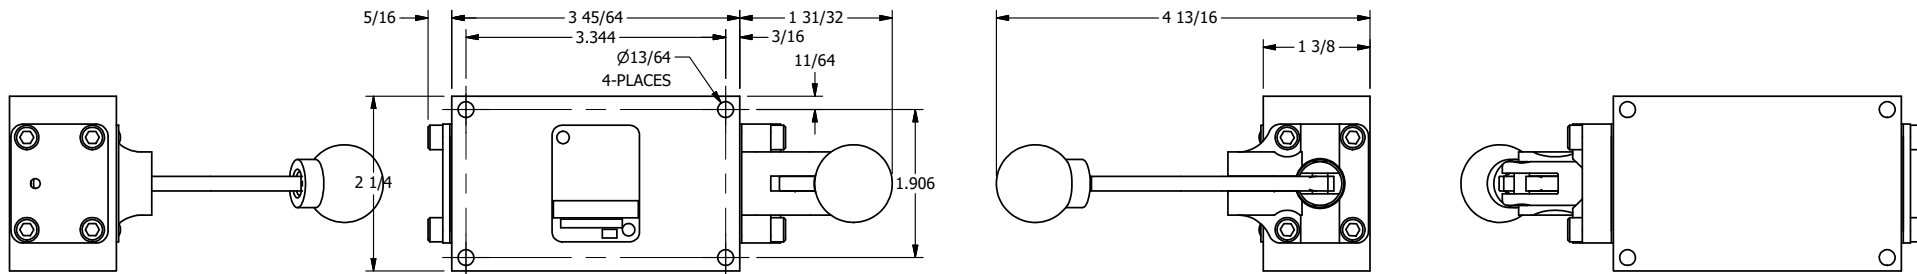

4

3

2

1

AAA
PRODUCTS
INTERNATIONAL

**AAA PRODUCTS
INTERNATIONAL**
7114 Harry Hines Blvd
Dallas, TX 75235

TITLE: 1/4" SIDE PORT, LEVER, 2 POS,
FRICTION POS, LEVER RTRN,
CRVD LVR, LOCKOUT C

DRAWING NO.:
DIM_HE2CLO