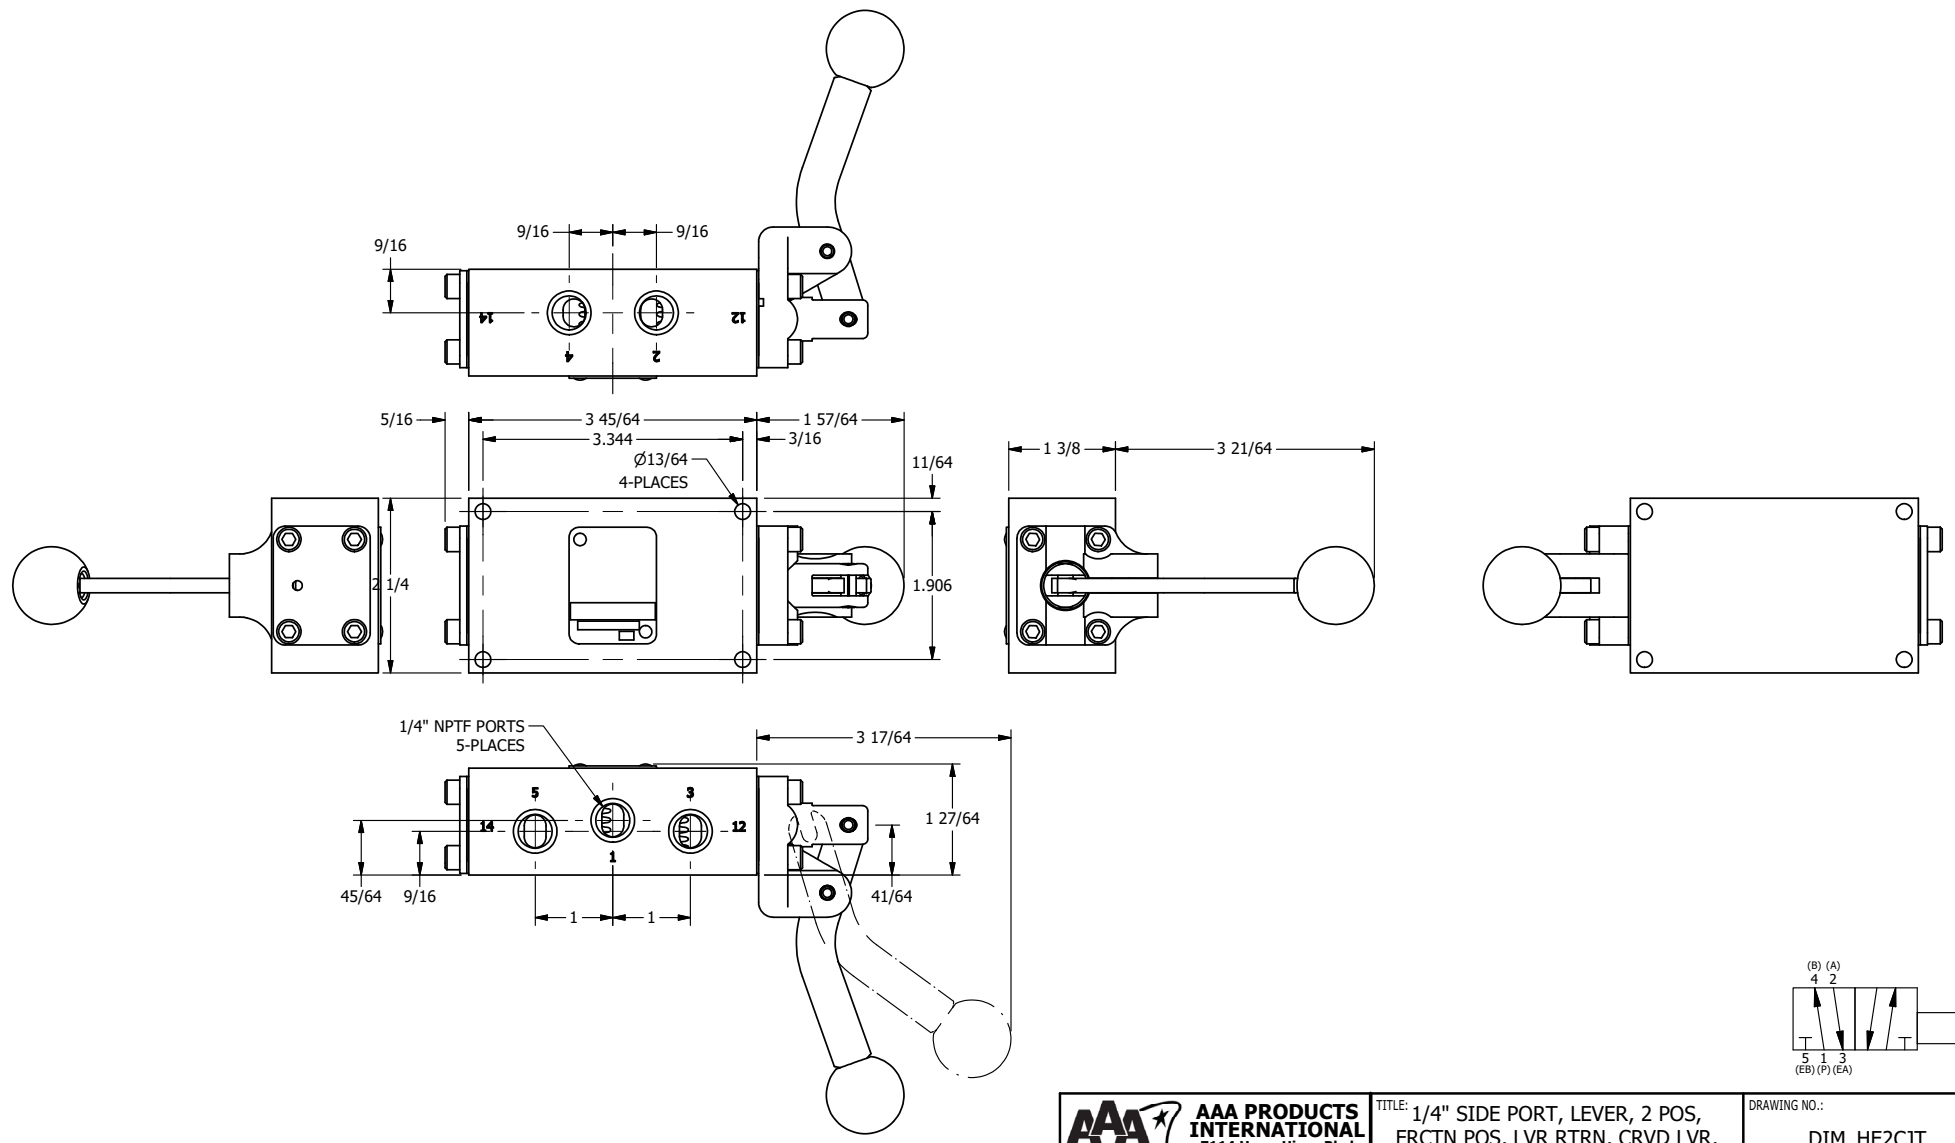

**AAA**  
PRODUCTS  
INTERNATIONAL

**AAA PRODUCTS  
INTERNATIONAL**  
7114 Harry Hines Blvd  
Dallas, TX 75235

TITLE: 1/4" SIDE PORT, LEVER, 2 POS,  
FRCTN POS, LVR RTRN, CRVD LVR,  
RED KNOB, 180D LEVER

DRAWING NO.:  
DIM\_HE2CJT

4

3

2

1

THE INFORMATION CONTAINED WITHIN THIS DOCUMENT IS PROPRIETARY TO AAA PRODUCTS AND MAY NOT BE DISCLOSED WITHOUT PRIOR WRITTEN CONSENT