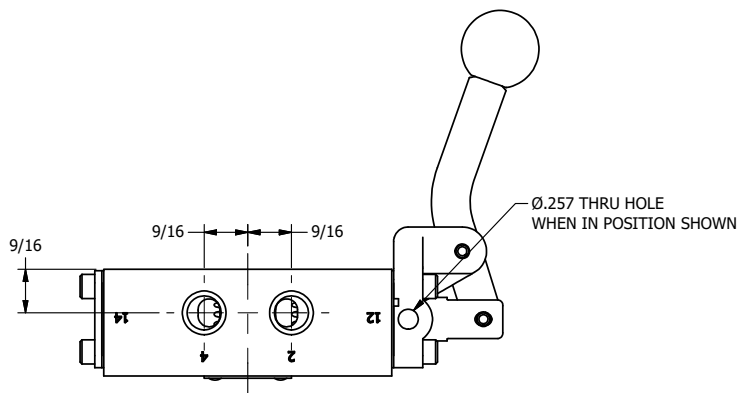

AAA
PRODUCTS
INTERNATIONAL

AAA PRODUCTS INTERNATIONAL
7114 Harry Hines Blvd
Dallas, TX 75235

TITLE: $1/4"$ SIDE PORT, LEVER, 2 POS,
FRCTN POS, LVR RTRN, CRVD LVR,
RED KNOB, LOCKOUT C, 180D LVR

DRAWING NO.:
DIM_HE2CJLOT