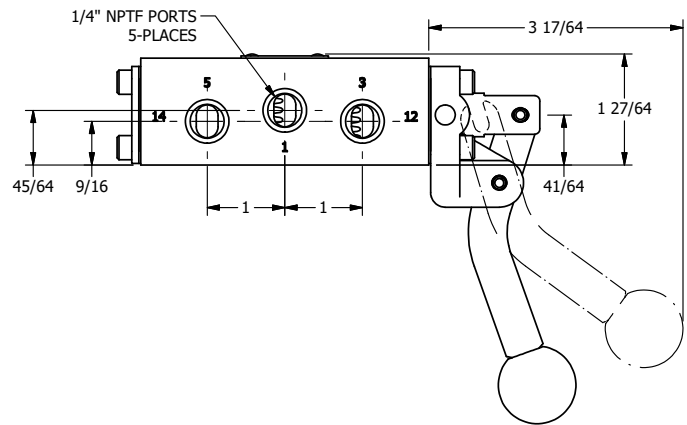

AAA
PRODUCTS
INTERNATIONAL

AAA PRODUCTS INTERNATIONAL
7114 Harry Hines Blvd
Dallas, TX 75235

TITLE: $1/4"$ SIDE PORT, LEVER, 2 POS,
FRCTN POS, LVR RTRN, CRVD LVR,
RED KNOB, LOCKOUT C, 180D LVR

DRAWING NO.:
DIM_HE2CJLOT