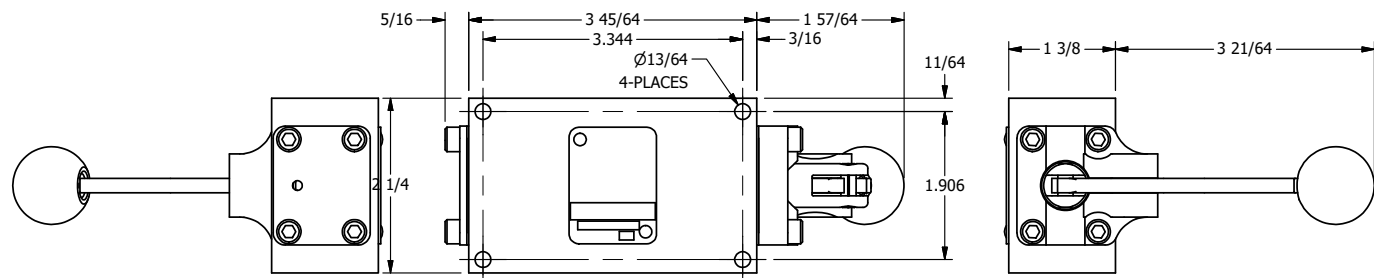

AAA
PRODUCTS
INTERNATIONAL

AAA PRODUCTS INTERNATIONAL
7114 Harry Hines Blvd
Dallas, TX 75235

TITLE: $1/4"$ SIDE PORT, LEVER, 2 POS,
FRCTN POS, LVR RTRN, CRVD LVR,
RED KNOB, LOCKOUT C, 180D LVR

DRAWING NO.:
DIM_HE2CJLOT