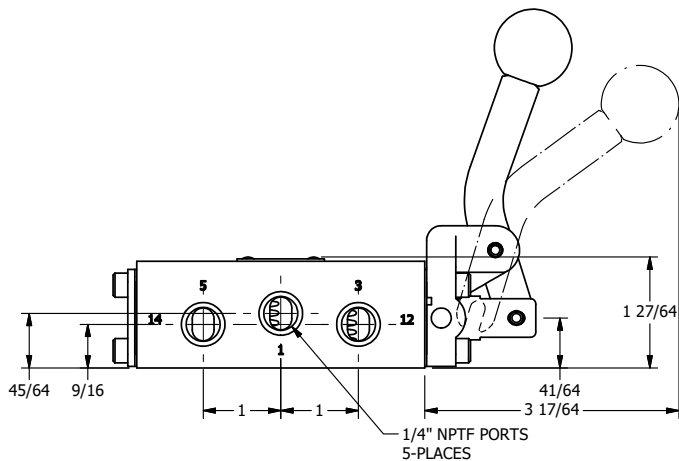

4

3

2

1

**AAA**  
PRODUCTS  
INTERNATIONAL

**AAA PRODUCTS  
INTERNATIONAL**  
7114 Harry Hines Blvd  
Dallas, TX 75235

TITLE: 1/4" SIDE PORT, LEVER, 2 POS,  
FRCTN POS, LVR RTRN, CRVD LVR,  
RED KNOB, LOCKOUT C

DRAWING NO.:  
DIM\_HE2CJLO

THE INFORMATION CONTAINED WITHIN THIS DOCUMENT IS PROPRIETARY TO AAA PRODUCTS AND MAY NOT BE DISCLOSED WITHOUT PRIOR WRITTEN CONSENT

4

3

2

1

B

B