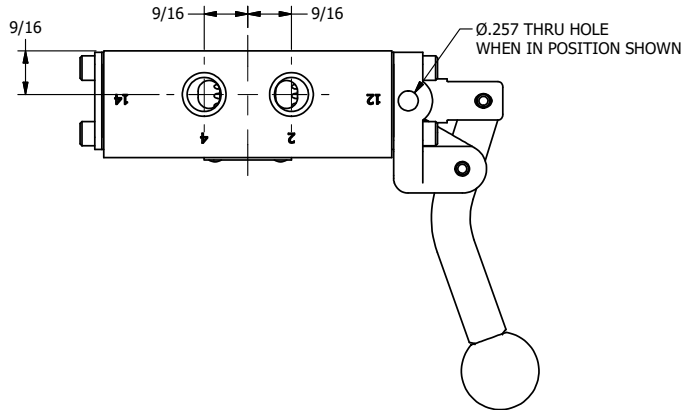

4

3

2

1

**AAA**  
PRODUCTS  
INTERNATIONAL

**AAA PRODUCTS  
INTERNATIONAL**  
7114 Harry Hines Blvd  
Dallas, TX 75235

TITLE: 1/4" SIDE PORT, LEVER, 2 POS,  
FRCTN POS, LVR RTRN, CRVD LVR,  
RED KNOB, LOCKOUT C

DRAWING NO.:  
DIM\_HE2CJLO

THE INFORMATION CONTAINED WITHIN THIS DOCUMENT IS PROPRIETARY TO AAA PRODUCTS AND MAY NOT BE DISCLOSED WITHOUT PRIOR WRITTEN CONSENT

4

3

2

1

B

B