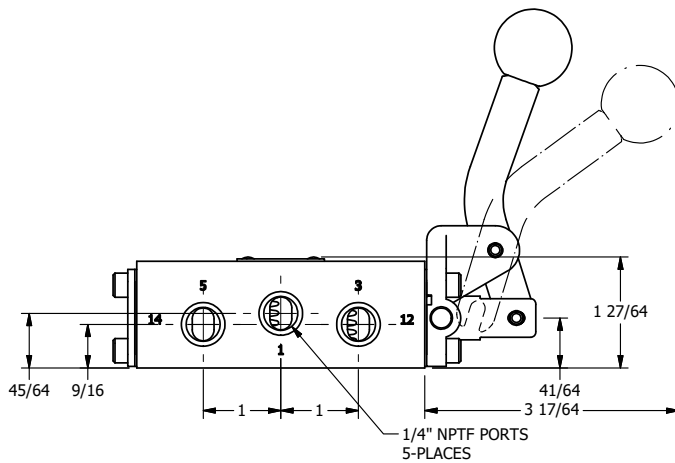

4

3

2

1

AAA
PRODUCTS
INTERNATIONAL

**AAA PRODUCTS
INTERNATIONAL**
7114 Harry Hines Blvd
Dallas, TX 75235

TITLE: 1/4" SIDE PORT, LEVER, 2 POS,
FRCTN POS, LVR RTRN, CRVD LVR,
HVY DTY, RED KNOB, LOCKOUT C

DRAWING NO.:
DIM_HE2CHJLO