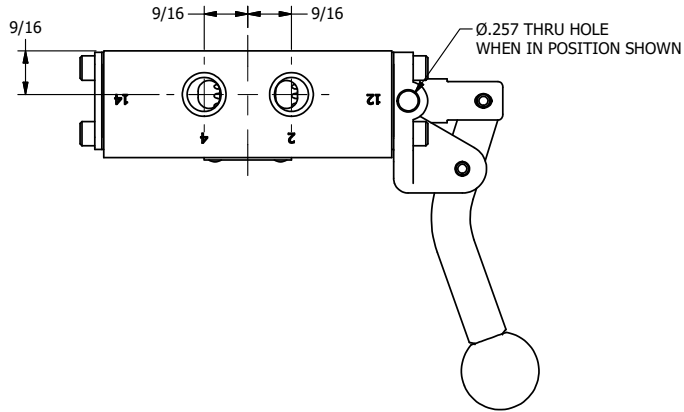

4

3

2

1

AAA
PRODUCTS
INTERNATIONAL

**AAA PRODUCTS
INTERNATIONAL**
7114 Harry Hines Blvd
Dallas, TX 75235

TITLE: 1/4" SIDE PORT, LEVER, 2 POS,
FRCTN POS, LVR RTRN, CRVD LVR,
HVY DTY, RED KNOB, LOCKOUT C

DRAWING NO.:
DIM_HE2CHJLO