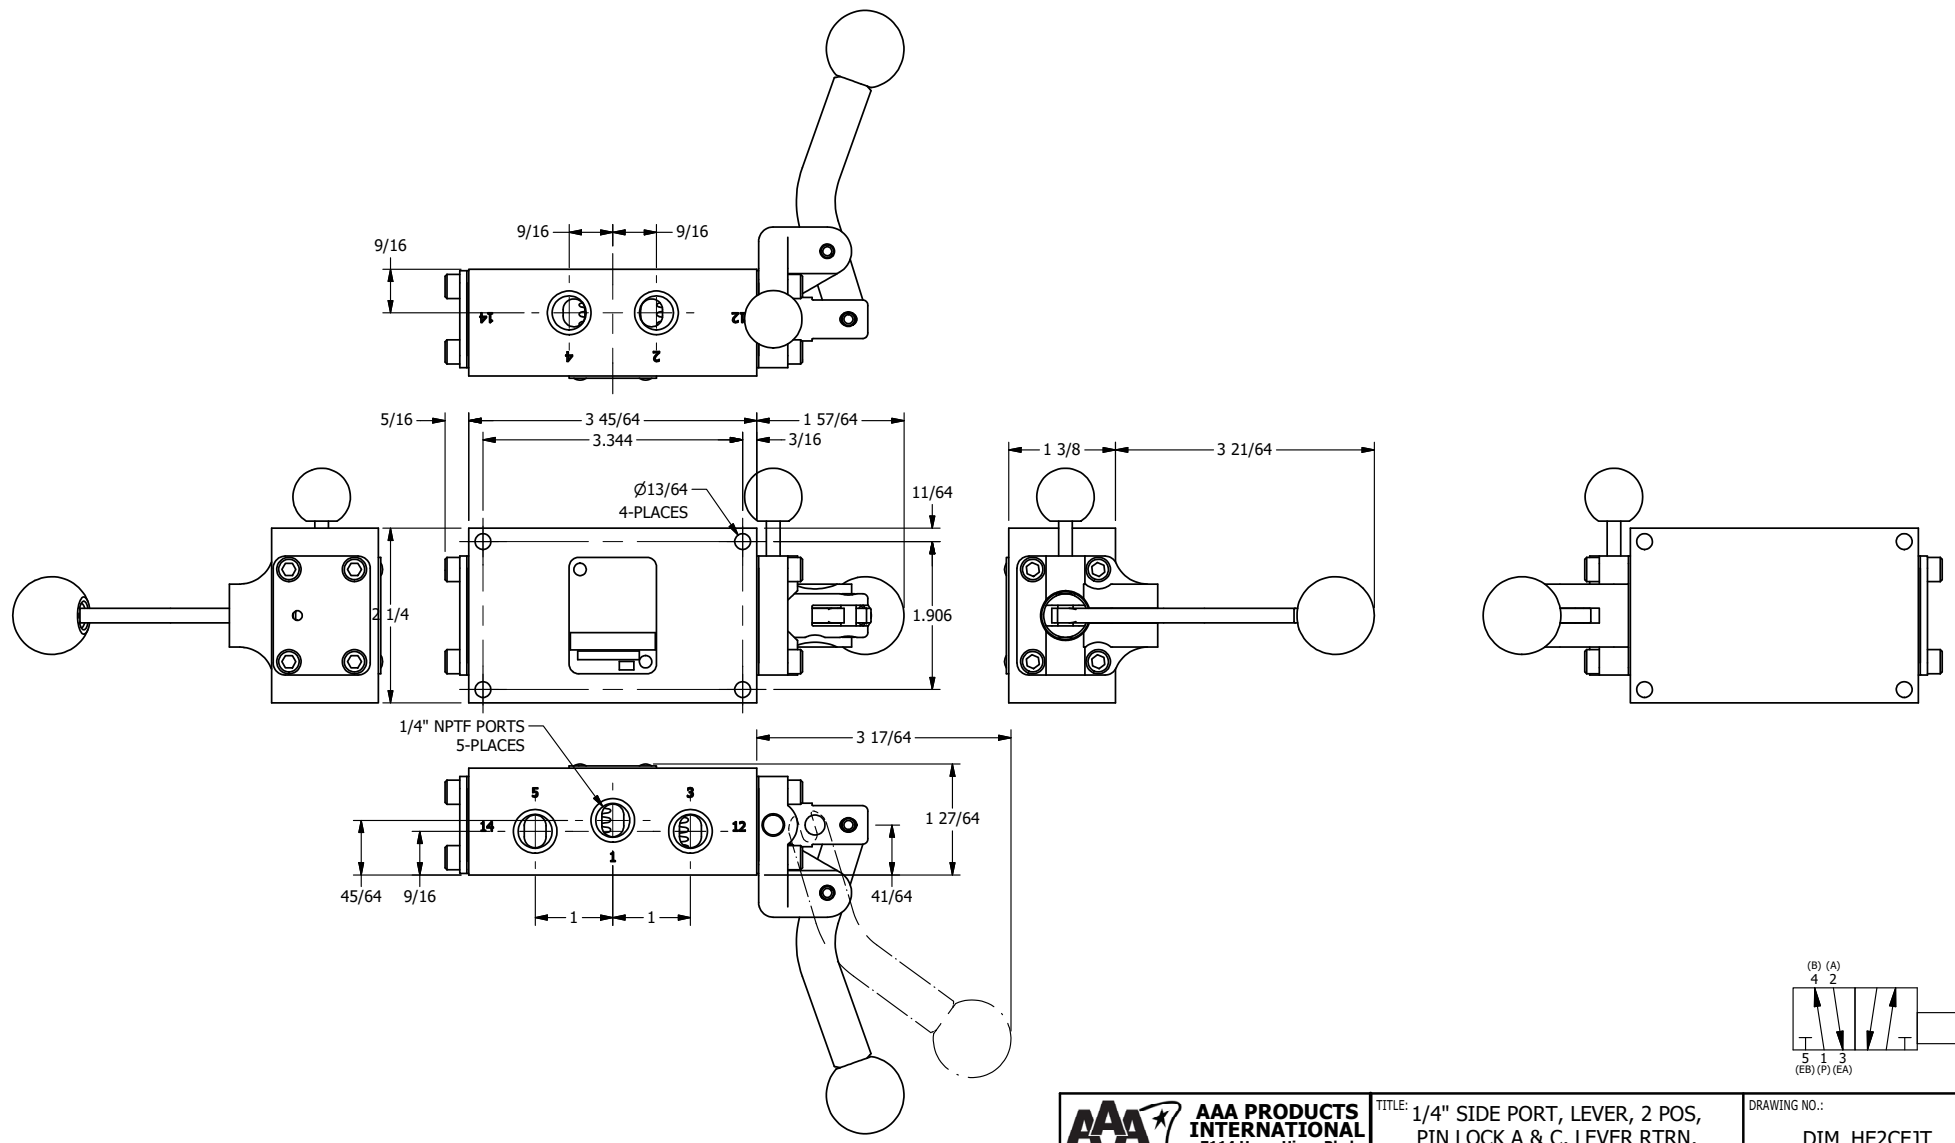

AAA
PRODUCTS
INTERNATIONAL

**AAA PRODUCTS
INTERNATIONAL**
7114 Harry Hines Blvd
Dallas, TX 75235

TITLE: 1/4" SIDE PORT, LEVER, 2 POS,
PIN LOCK A & C, LEVER RTRN,
CRVD LVR, RED KNOB, 180D LEVER

DRAWING NO.:
DIM_HE2CEJT