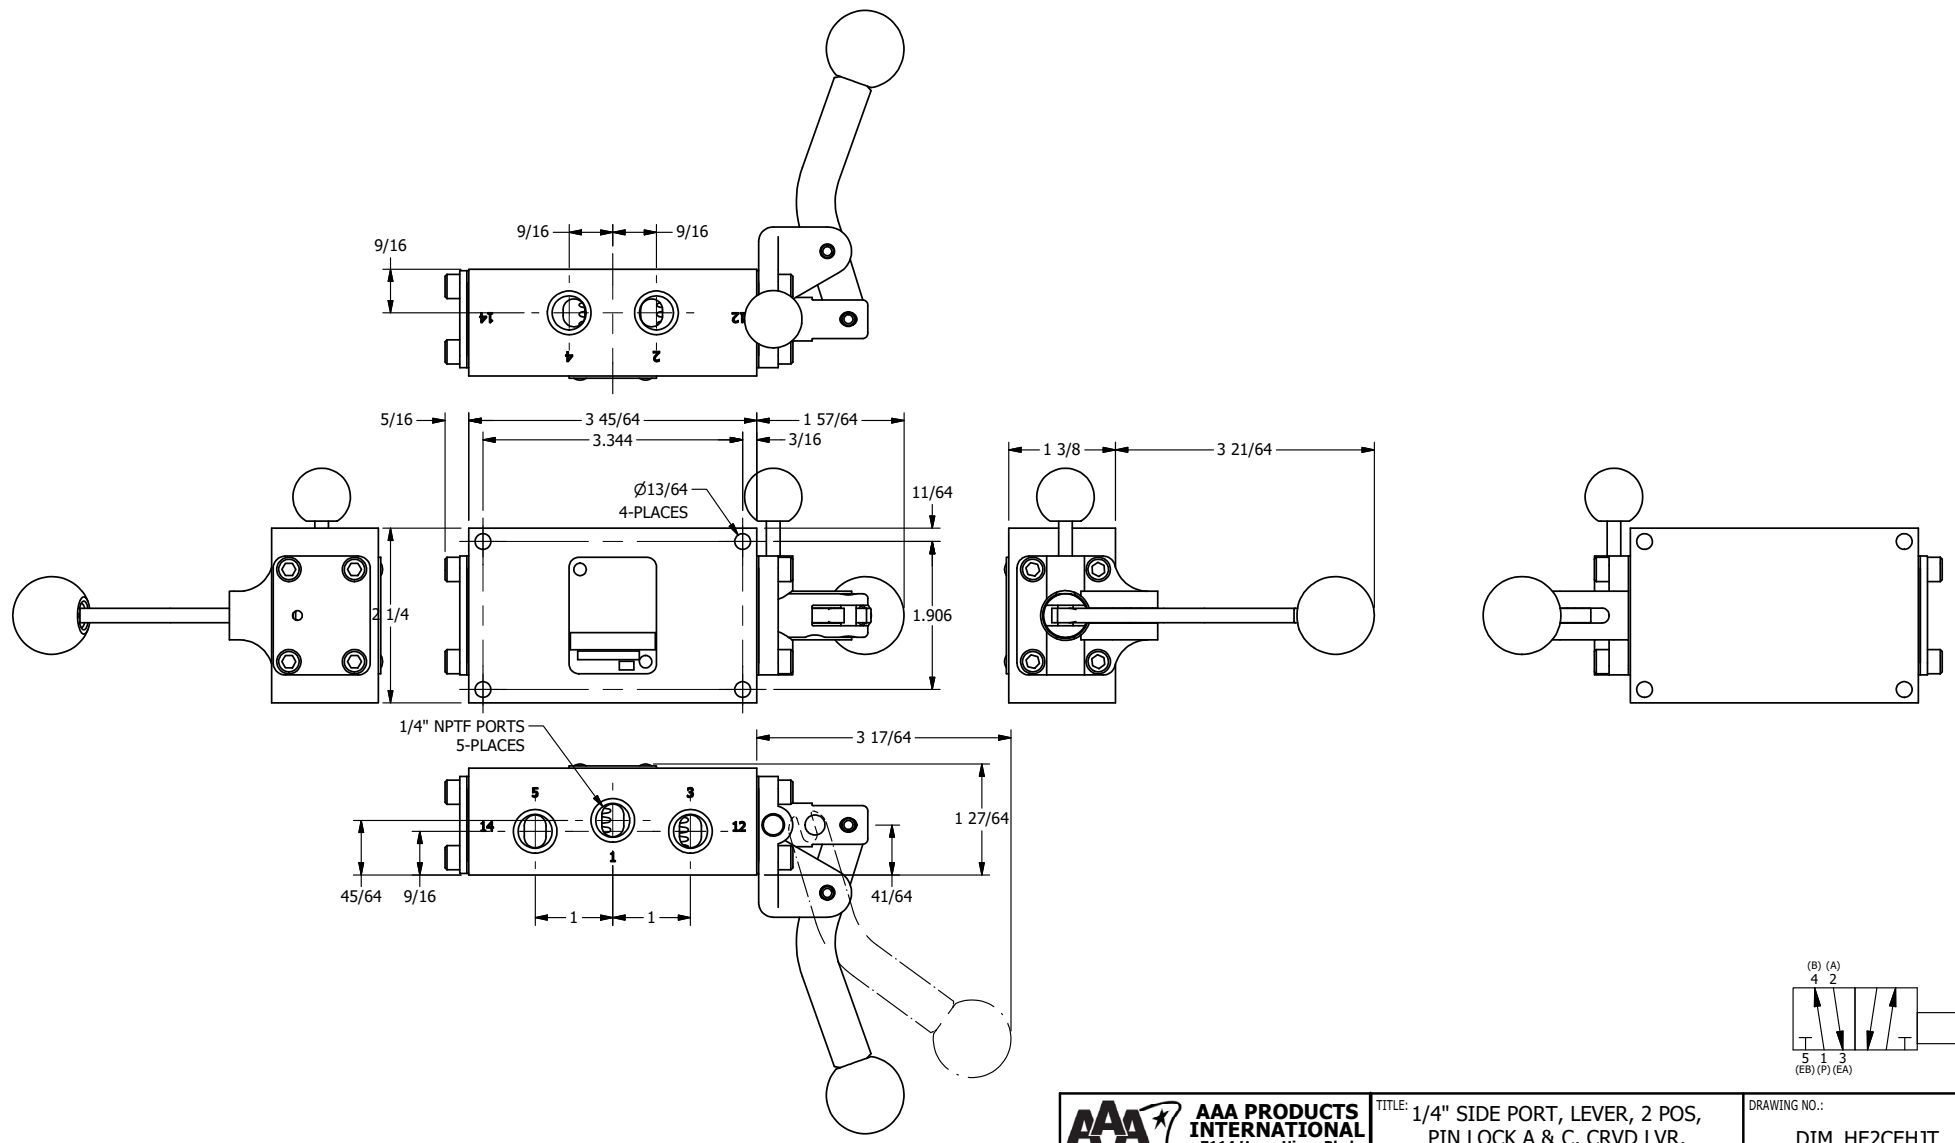

AAA
PRODUCTS
INTERNATIONAL

**AAA PRODUCTS
INTERNATIONAL**
7114 Harry Hines Blvd
Dallas, TX 75235

TITLE: 1/4" SIDE PORT, LEVER, 2 POS,
PIN LOCK A & C, CRVD LVR,
HVY DTY, RED KNOB, 180D LVR

DRAWING NO.:
DIM_HE2CEHJT