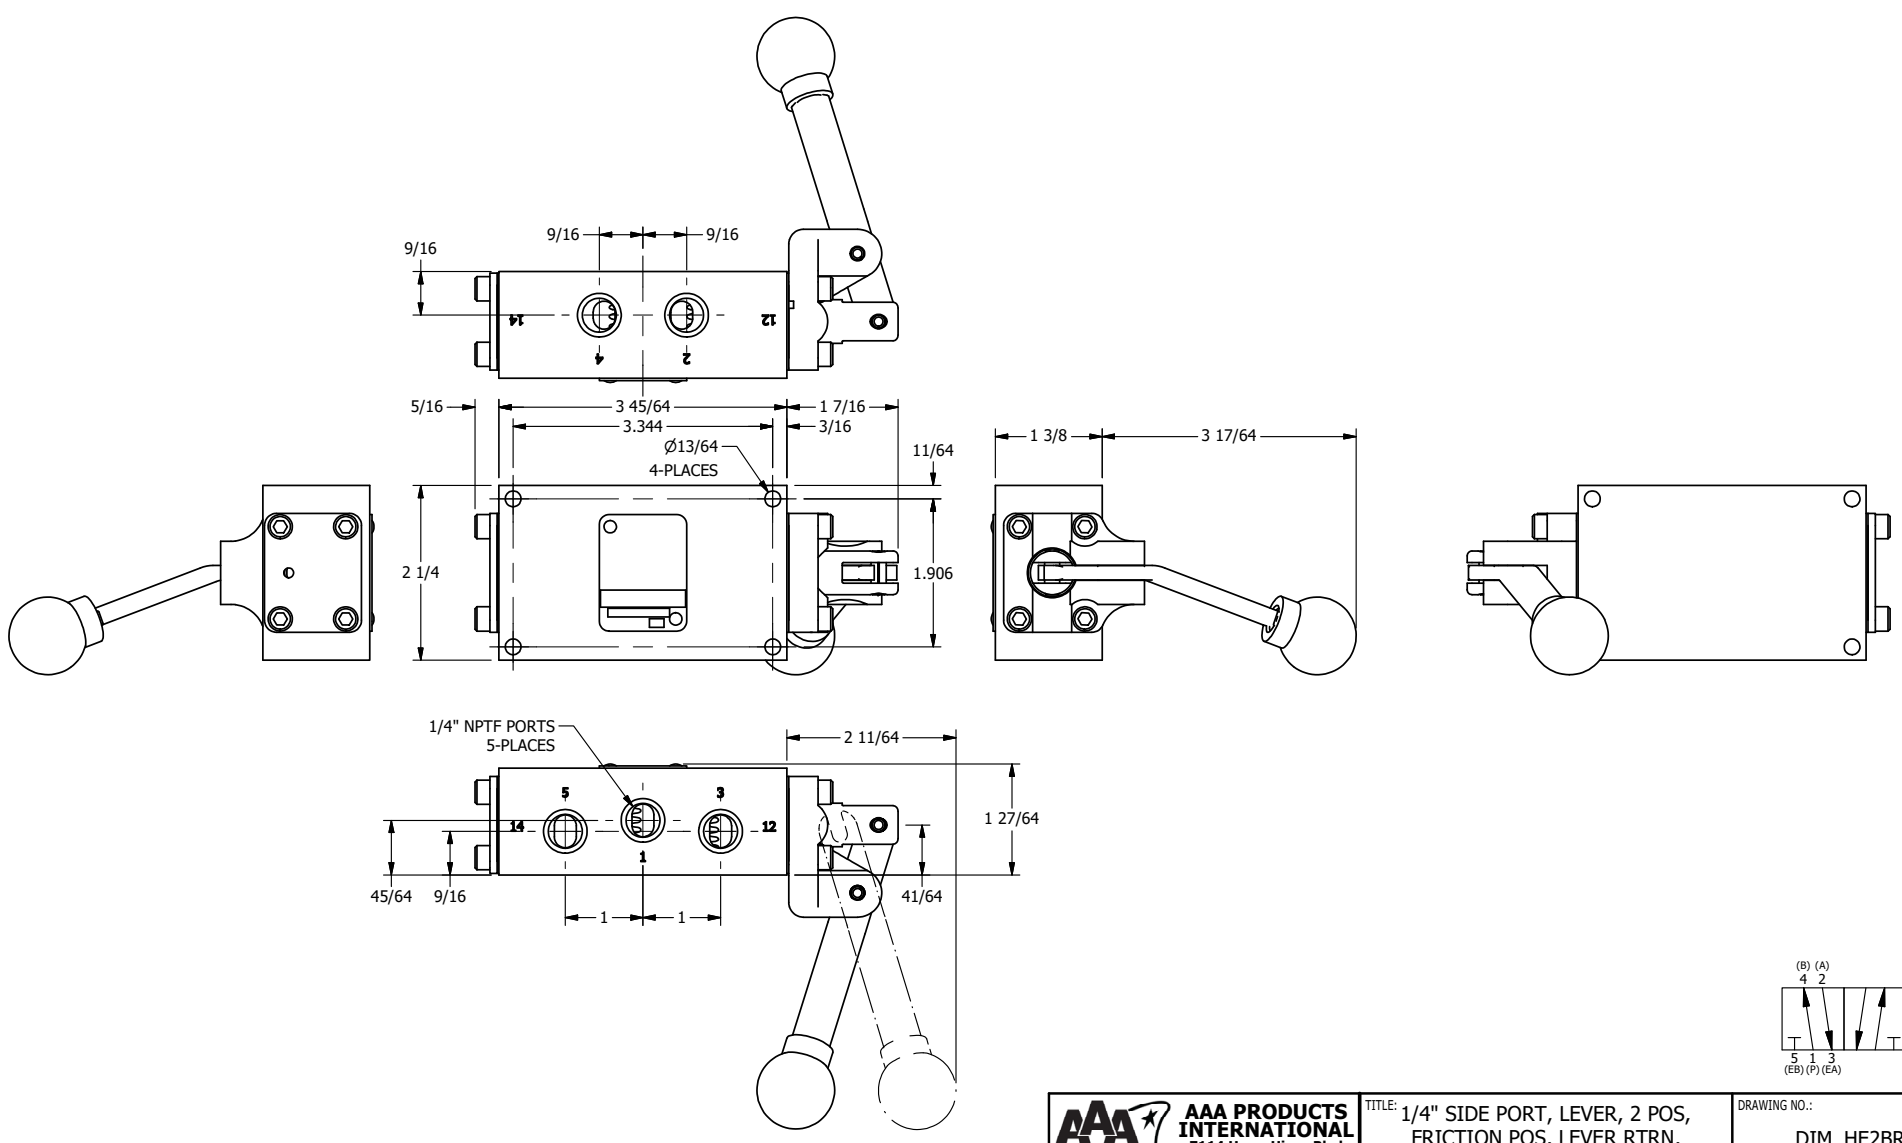

4

3

2

1

B

B

A

A

AAA
PRODUCTS
INTERNATIONAL

**AAA PRODUCTS
INTERNATIONAL**
7114 Harry Hines Blvd
Dallas, TX 75235

TITLE: 1/4" SIDE PORT, LEVER, 2 POS,
FRICTION POS, LEVER RTRN,
LVR BENT RIGHT, 180D LEVER

DRAWING NO.:
DIM_HE2BRT