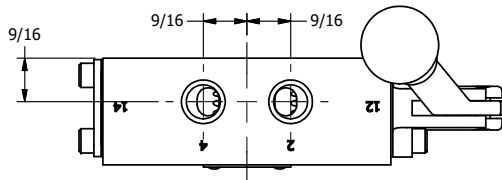

4

3

2

1

AAA
PRODUCTS
INTERNATIONAL

**AAA PRODUCTS
INTERNATIONAL**
7114 Harry Hines Blvd
Dallas, TX 75235

TITLE: 1/4" SIDE PORT, LEVER, 2 POS,
FRICTION POS, LEVER RTRN,
LVR BENT RIGHT, 90D LEVER

DRAWING NO.:
DIM_HE2BRR