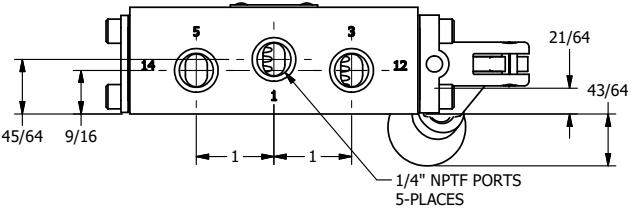

4

3

2

1

AAA
PRODUCTS
INTERNATIONAL

**AAA PRODUCTS
INTERNATIONAL**
7114 Harry Hines Blvd
Dallas, TX 75235

TITLE: 1/4" SIDE PORT, LEVER, 2 POS,
FRICTION POS, LEVER RTRN,
LVR BENT RIGHT, 90D LEVER

DRAWING NO.:
DIM_HE2BRR