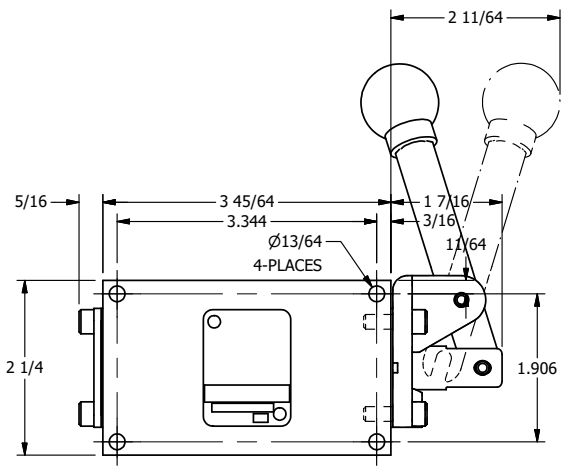

4

3

2

1

AAA
PRODUCTS
INTERNATIONAL

**AAA PRODUCTS
INTERNATIONAL**
7114 Harry Hines Blvd
Dallas, TX 75235

TITLE: 1/4" SIDE PORT, LEVER, 2 POS,
FRICTION POS, LEVER RTRN,
LVR BENT RIGHT, 90D LEVER

DRAWING NO.:
DIM_HE2BRR