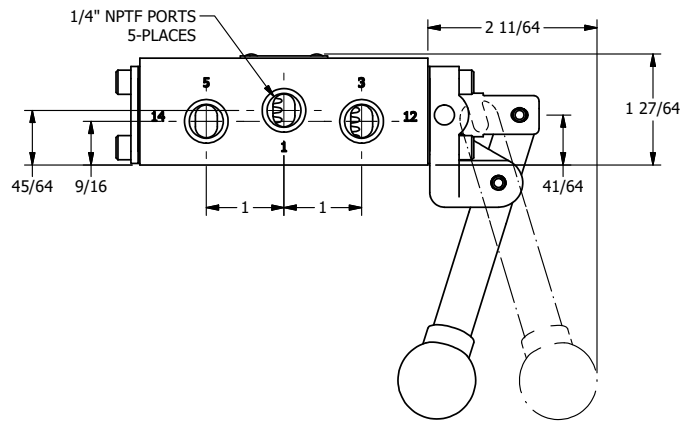

AAA
PRODUCTS
INTERNATIONAL

AAA PRODUCTS INTERNATIONAL
7114 Harry Hines Blvd
Dallas, TX 75235

TITLE: 1/4" SIDE PORT, LEVER, 2 POS,
FRICTION POS, LEVER RTRN,
LVR BNT RGHT, LOCKOUT C, 180D LVR

DRAWING NO.:
DIM_HE2BRL0T