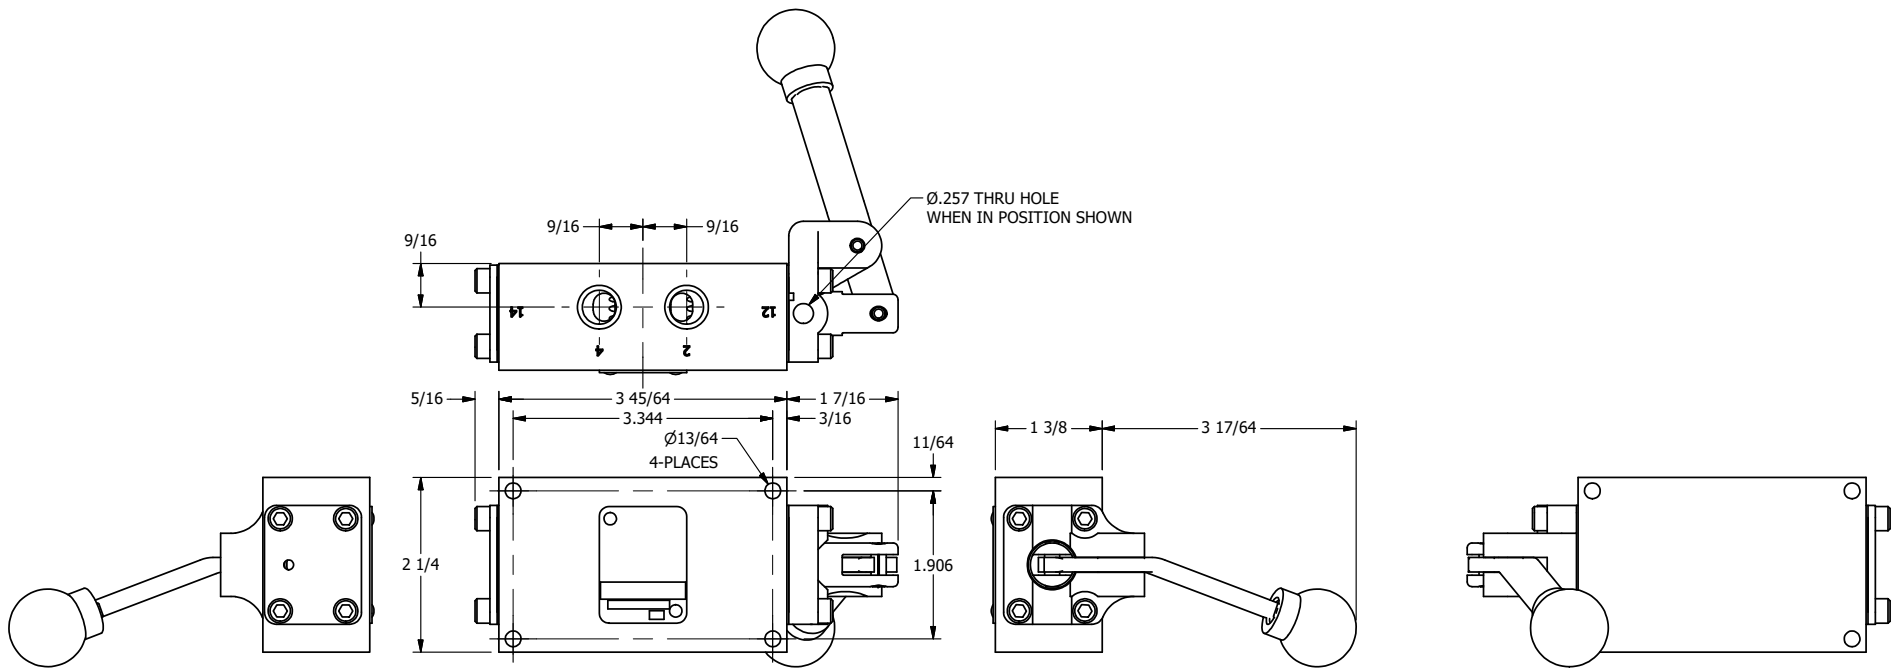

4

3

2

1

B

B

A

A

AAA
PRODUCTS
INTERNATIONAL

AAA PRODUCTS INTERNATIONAL
7114 Harry Hines Blvd
Dallas, TX 75235

TITLE: 1/4" SIDE PORT, LEVER, 2 POS,
FRICTION POS, LEVER RTRN,
LVR BNT RGHT, LOCKOUT C, 180D LVR

DRAWING NO.:
DIM_HE2BRL0T

4

3

2

1

THE INFORMATION CONTAINED WITHIN THIS DOCUMENT IS PROPRIETARY TO AAA PRODUCTS AND MAY NOT BE DISCLOSED WITHOUT PRIOR WRITTEN CONSENT