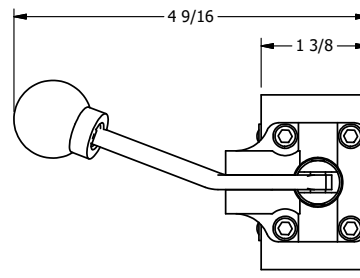

4

3

2

1

AAA
PRODUCTS
INTERNATIONAL
7114 Harry Hines Blvd
Dallas, TX 75235

TITLE: 1/4" SIDE PORT, LEVER, 2 POS,
FRICTION POS, LEVER RTRN,
LVR BENT RGT, LOCKOUT POS C

DRAWING NO.:
DIM_HE2BRLO

THE INFORMATION CONTAINED WITHIN THIS DOCUMENT IS PROPRIETARY TO AAA PRODUCTS AND MAY NOT BE DISCLOSED WITHOUT PRIOR WRITTEN CONSENT