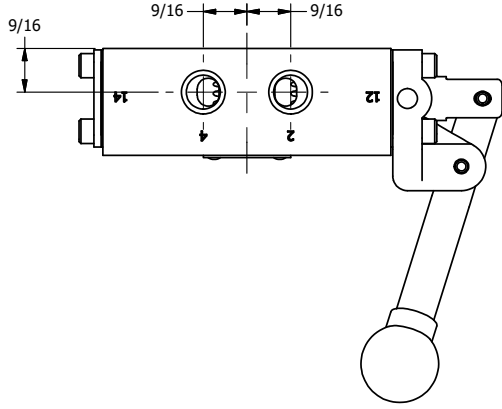

4

3

2

1

AAA
PRODUCTS
INTERNATIONAL
7114 Harry Hines Blvd
Dallas, TX 75235

TITLE: 1/4" SIDE PORT, LEVER, 2 POS,
FRICTION POS, LEVER RTRN,
LVR BENT RGT, LOCKOUT POS C

DRAWING NO.:
DIM_HE2BRLO

THE INFORMATION CONTAINED WITHIN THIS DOCUMENT IS PROPRIETARY TO AAA PRODUCTS AND MAY NOT BE DISCLOSED WITHOUT PRIOR WRITTEN CONSENT