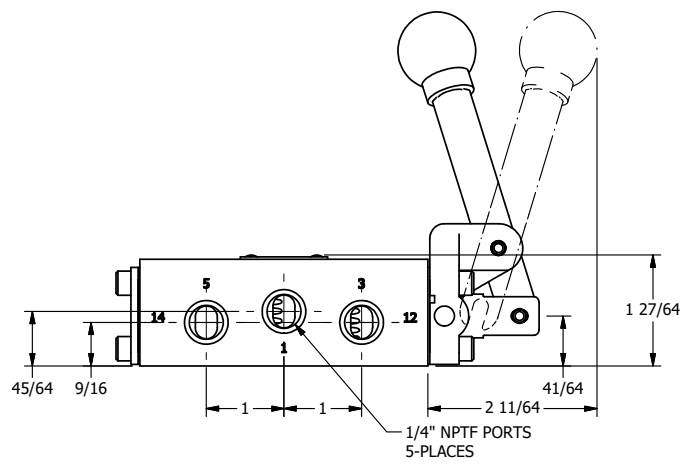

4

3

2

1

AAA
PRODUCTS
INTERNATIONAL
7114 Harry Hines Blvd
Dallas, TX 75235

TITLE: 1/4" SIDE PORT, LEVER, 2 POS,
FRICTION POS, LEVER RTRN,
LVR BENT RGT, LOCKOUT POS C

DRAWING NO.:
DIM_HE2BRLO

THE INFORMATION CONTAINED WITHIN THIS DOCUMENT IS PROPRIETARY TO AAA PRODUCTS AND MAY NOT BE DISCLOSED WITHOUT PRIOR WRITTEN CONSENT