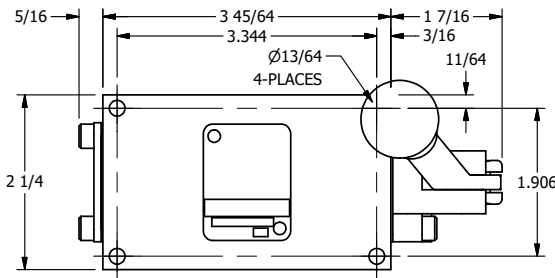

4

3

2

1

AAA
PRODUCTS
INTERNATIONAL
7114 Harry Hines Blvd
Dallas, TX 75235

TITLE: 1/4" SIDE PORT, LEVER, 2 POS,
FRICTION POS, LEVER RTRN,
LVR BENT RGT, LOCKOUT POS C

DRAWING NO.:
DIM_HE2BRLO

THE INFORMATION CONTAINED WITHIN THIS DOCUMENT IS PROPRIETARY TO AAA PRODUCTS AND MAY NOT BE DISCLOSED WITHOUT PRIOR WRITTEN CONSENT