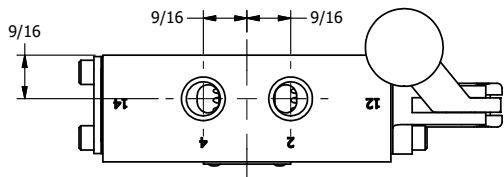

4

3

2

1

AAA
PRODUCTS
INTERNATIONAL

**AAA PRODUCTS
INTERNATIONAL**
7114 Harry Hines Blvd
Dallas, TX 75235

TITLE: 1/4" SIDE PORT, LEVER, 2 POS,
FRICTION POS, LEVER RTRN,
LVR BNT RGT, RED KNOB, 90D LVR

DRAWING NO.:
DIM_HE2BRJR