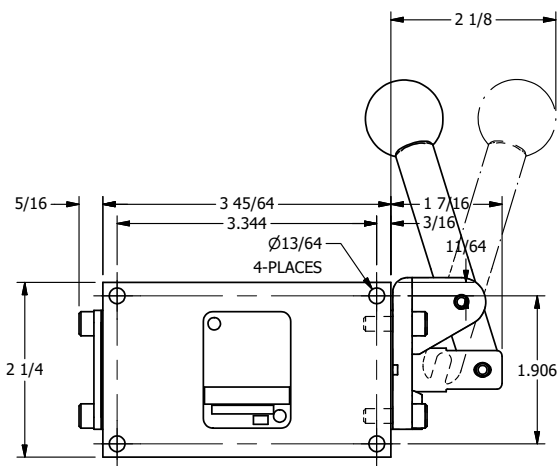

4

3

2

1

AAA
PRODUCTS
INTERNATIONAL

**AAA PRODUCTS
INTERNATIONAL**
7114 Harry Hines Blvd
Dallas, TX 75235

TITLE: 1/4" SIDE PORT, LEVER, 2 POS,
FRICTION POS, LEVER RTRN,
LVR BNT RGT, RED KNOB, 90D LVR

DRAWING NO.:
DIM_HE2BRJR