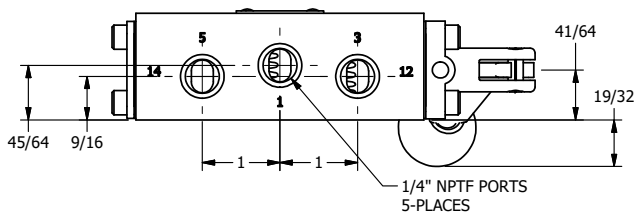

4

3

2

1

AAA
PRODUCTS
INTERNATIONAL

**AAA PRODUCTS
INTERNATIONAL**
7114 Harry Hines Blvd
Dallas, TX 75235

TITLE: 1/4" SIDE PORT, LEVER, 2 POS,
FRICTION POS, LEVER RTRN,
LVR BNT RGT, RED KNOB, 90D LVR

DRAWING NO.:
DIM_HE2BRJR