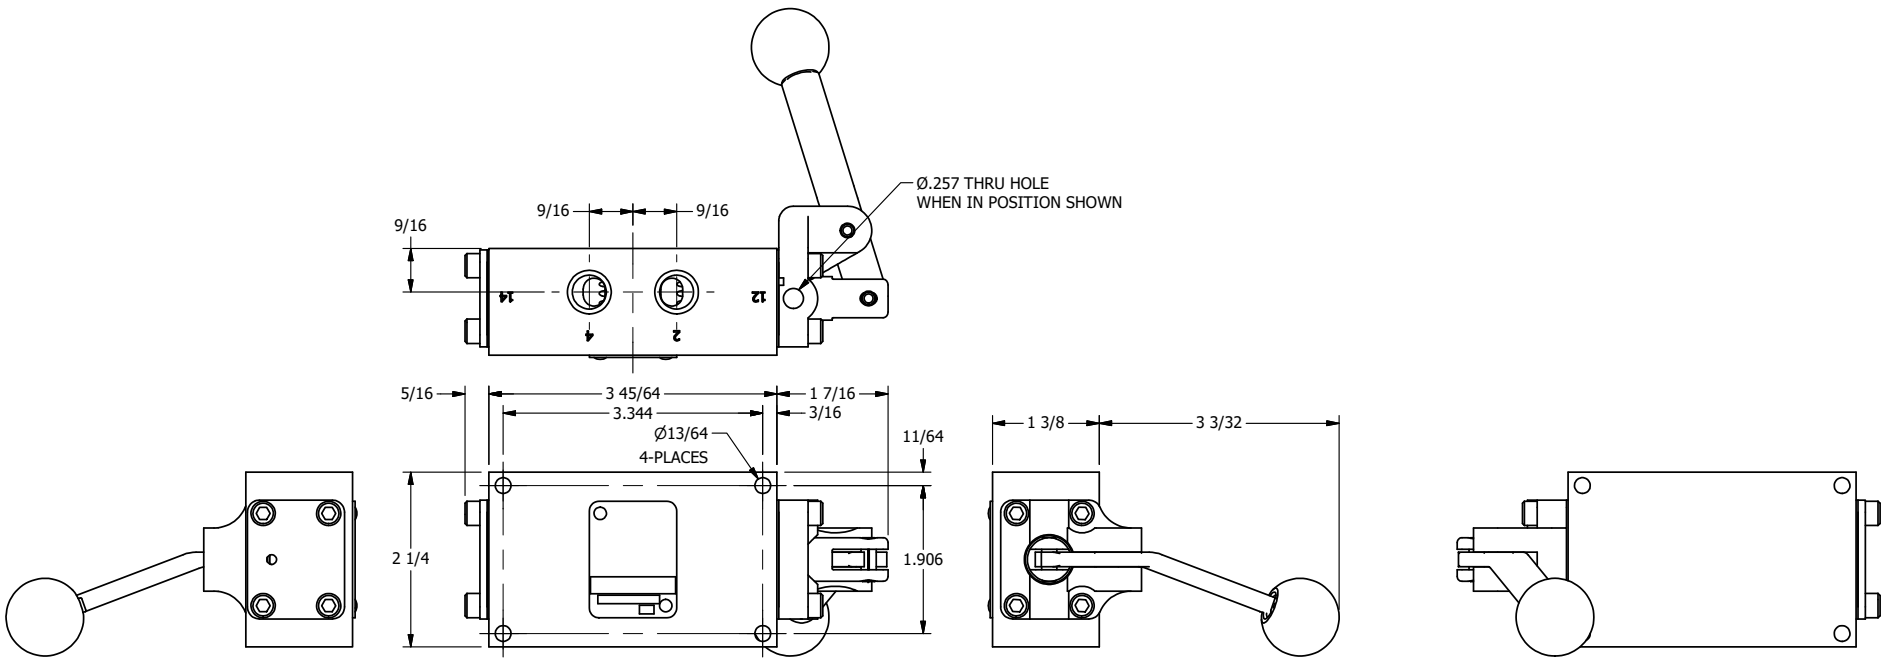

4

3

2

1

AAA
PRODUCTS
INTERNATIONAL

AAA PRODUCTS INTERNATIONAL
7114 Harry Hines Blvd
Dallas, TX 75235

TITLE: 1/4" SIDE PORT, LEVER, 2 POS,
FRCTN POS, LVR RTRN, LVR BNT RGHT,
RED KNOB, LOCKOUT C, 180D LVR

DRAWING NO.:
DIM_HE2BRJLOT