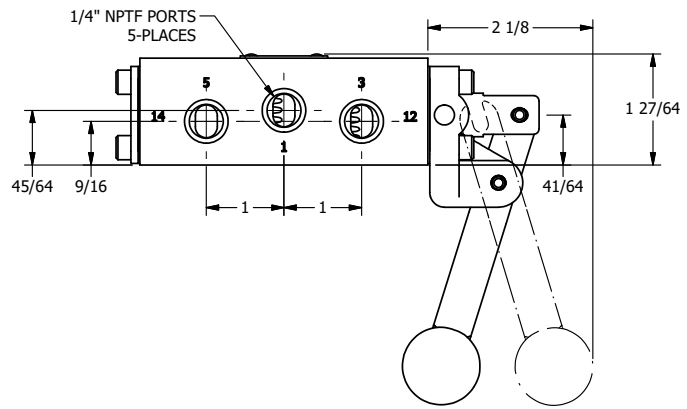

4

3

2

1

AAA
PRODUCTS
INTERNATIONAL

AAA PRODUCTS INTERNATIONAL
7114 Harry Hines Blvd
Dallas, TX 75235

TITLE: 1/4" SIDE PORT, LEVER, 2 POS,
FRCTN POS, LVR RTRN, LVR BNT RGHT,
RED KNOB, LOCKOUT C, 180D LVR

DRAWING NO.:
DIM_HE2BRJLOT