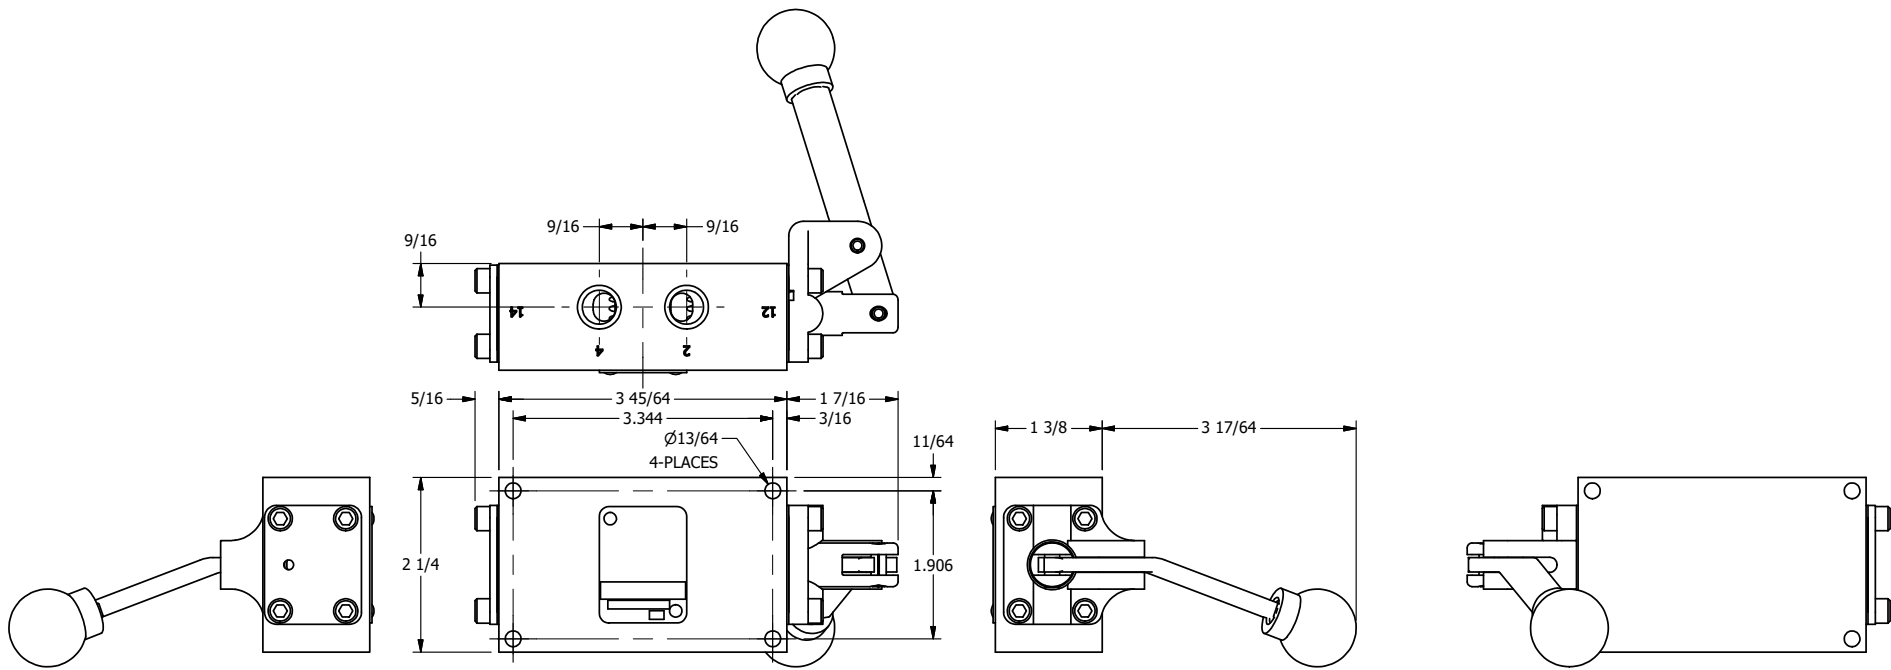

4

3

2

1

B

B

A

A

4

3

2

1

AAA
PRODUCTS
INTERNATIONAL

**AAA PRODUCTS
INTERNATIONAL**
7114 Harry Hines Blvd
Dallas, TX 75235

TITLE: 1/4" SIDE PORT, LEVER, 2 POS,
FRICTION POS, LEVER RTRN,
LVR BNT RGHT, HVY DTY, 180D LVR

DRAWING NO.:
DIM_HE2BRHT

THE INFORMATION CONTAINED WITHIN THIS DOCUMENT IS PROPRIETARY TO AAA PRODUCTS AND MAY NOT BE DISCLOSED WITHOUT PRIOR WRITTEN CONSENT