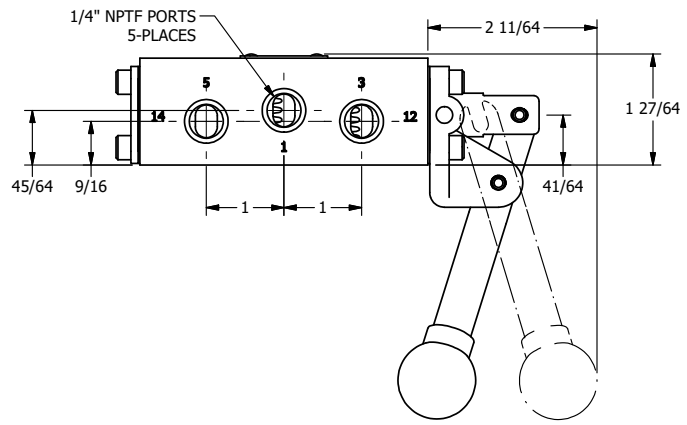

4

3

2

1

B

B

A

A

4

3

2

1

AAA
PRODUCTS
INTERNATIONAL

**AAA PRODUCTS
INTERNATIONAL**
7114 Harry Hines Blvd
Dallas, TX 75235

TITLE: 1/4" SIDE PORT, LEVER, 2 POS,
FRICTION POS, LEVER RTRN,
LVR BNT RGHT, HVY DTY, 180D LVR

DRAWING NO.:
DIM_HE2BRHT

THE INFORMATION CONTAINED WITHIN THIS DOCUMENT IS PROPRIETARY TO AAA PRODUCTS AND MAY NOT BE DISCLOSED WITHOUT PRIOR WRITTEN CONSENT