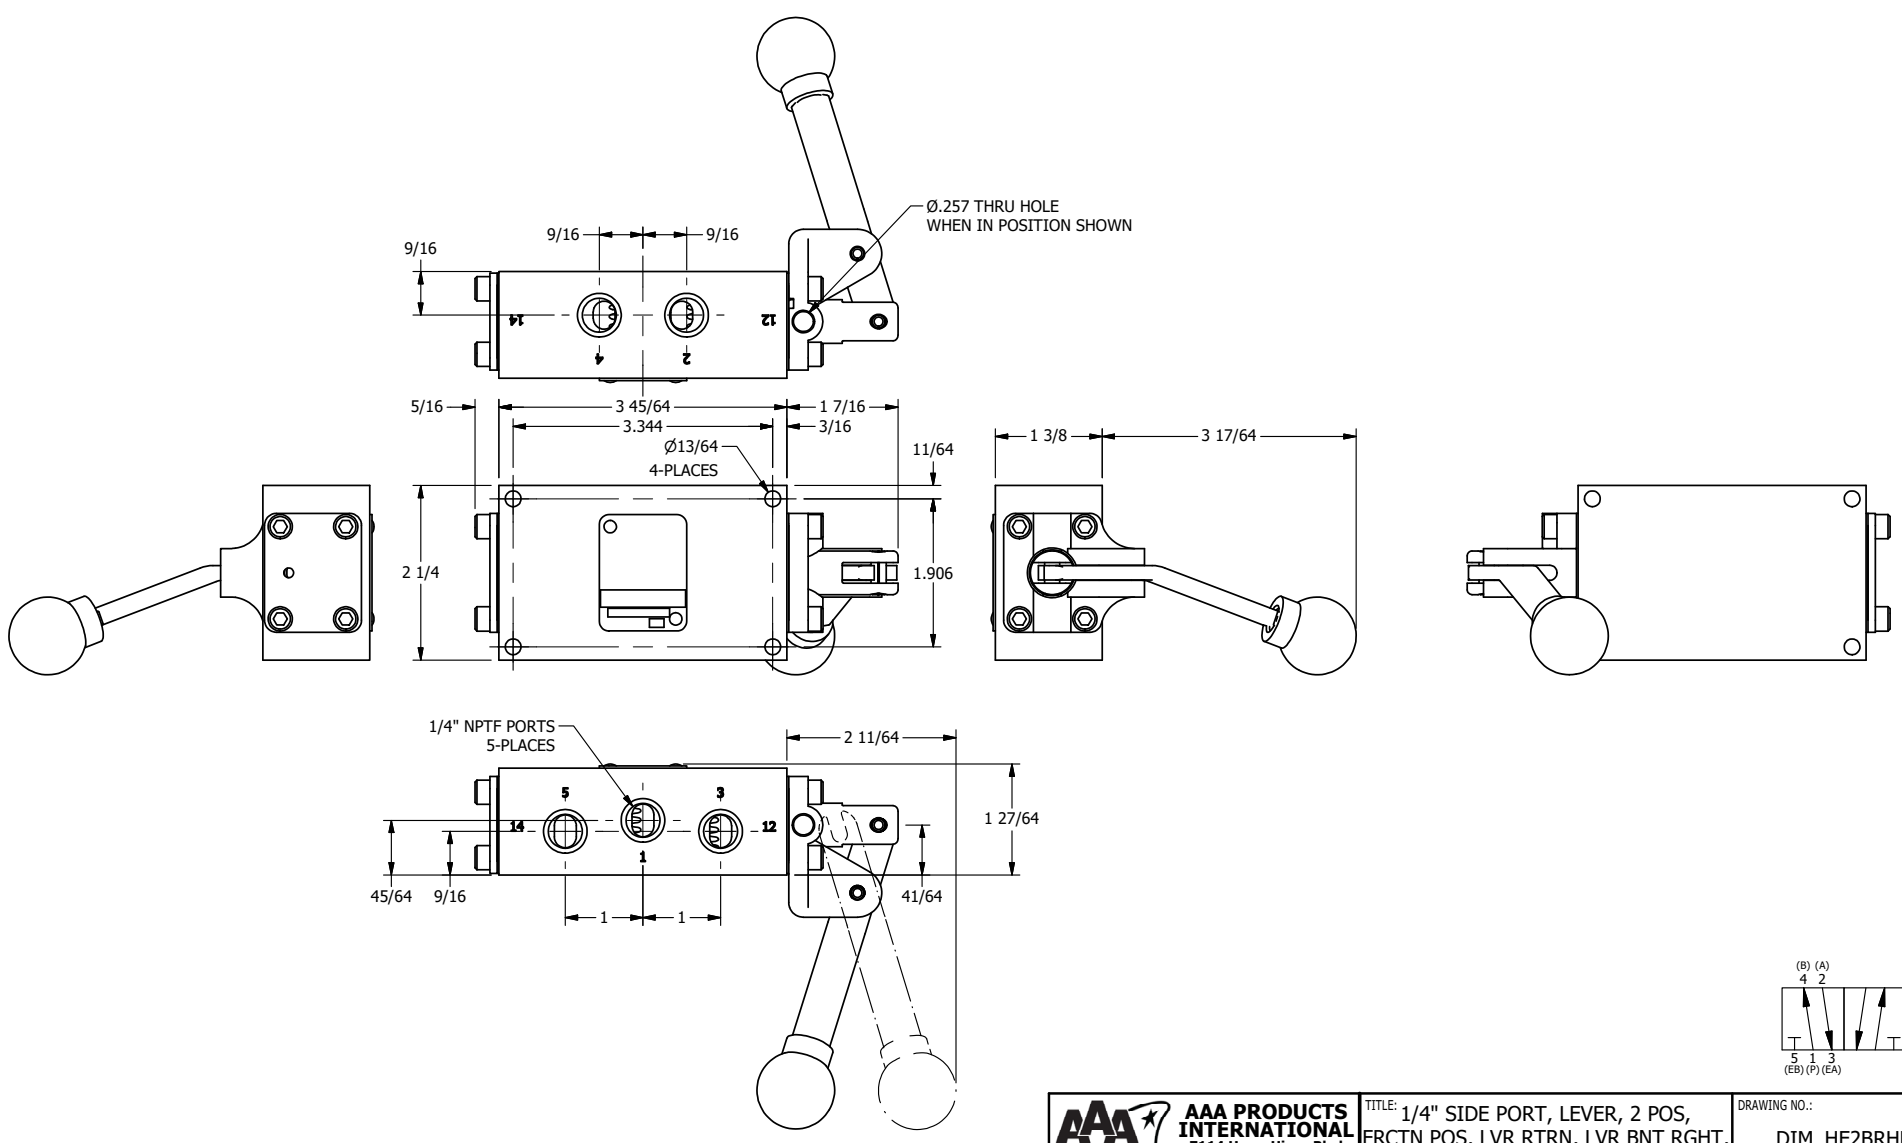

4

3

2

1

B

B

A

A

AAA
PRODUCTS
INTERNATIONAL

AAA PRODUCTS INTERNATIONAL
7114 Harry Hines Blvd
Dallas, TX 75235

TITLE: 1/4" SIDE PORT, LEVER, 2 POS,
FRCTN POS, LVR RTRN, LVR BNT RGHT,
HVY DTY, LOCKOUT C, 180D LVR

DRAWING NO.:
DIM_HE2BRHLOT