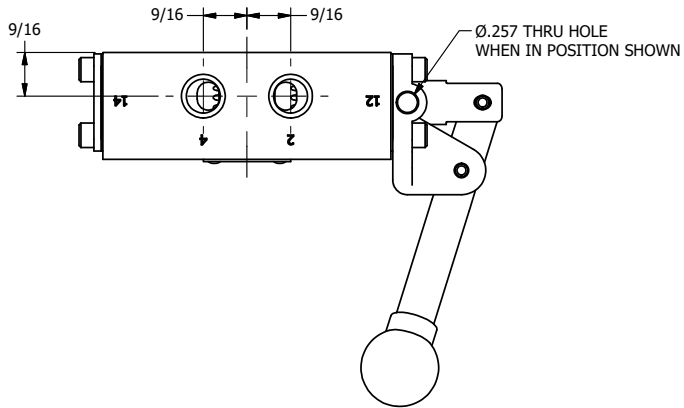

4

3

2

1

AAA
PRODUCTS
INTERNATIONAL

**AAA PRODUCTS
INTERNATIONAL**
7114 Harry Hines Blvd
Dallas, TX 75235

TITLE: 1/4" SIDE PORT, LEVER, 2 POS,
FRICTION POS, LEVER RTRN,
LVR BNT RGT, HVY DTY, LOCKOUT C

DRAWING NO.:
DIM_HE2BRHLO