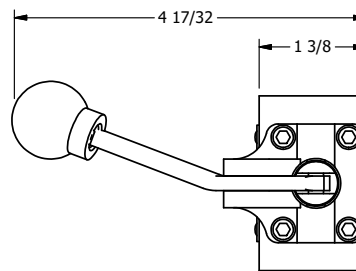

4

3

2

1

AAA
PRODUCTS
INTERNATIONAL

**AAA PRODUCTS
INTERNATIONAL**
7114 Harry Hines Blvd
Dallas, TX 75235

TITLE: 1/4" SIDE PORT, LEVER, 2 POS,
FRICTION POS, LEVER RTRN,
LVR BNT RGT, HVY DTY, LOCKOUT C

DRAWING NO.:
DIM_HE2BRHLO