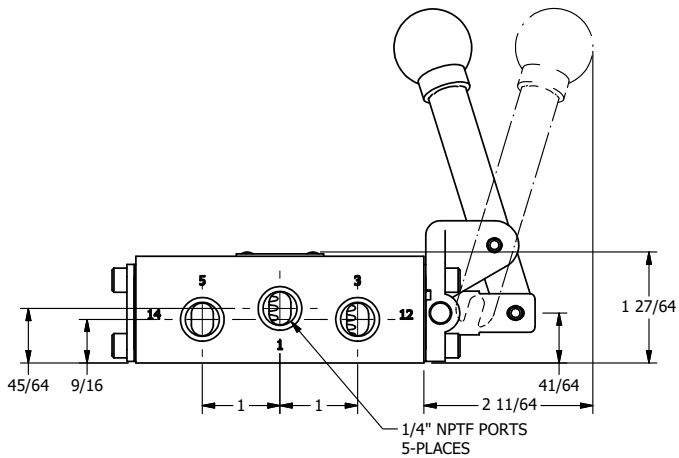

4

3

2

1

AAA
PRODUCTS
INTERNATIONAL

**AAA PRODUCTS
INTERNATIONAL**
7114 Harry Hines Blvd
Dallas, TX 75235

TITLE: 1/4" SIDE PORT, LEVER, 2 POS,
FRICTION POS, LEVER RTRN,
LVR BNT RGT, HVY DTY, LOCKOUT C

DRAWING NO.:
DIM_HE2BRHLO