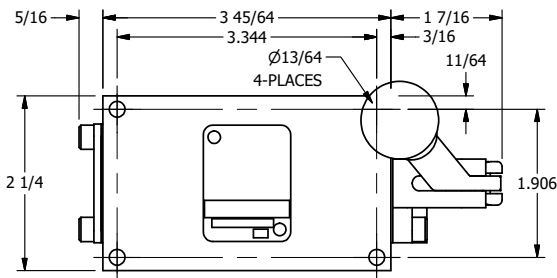

4

3

2

1

AAA
PRODUCTS
INTERNATIONAL

**AAA PRODUCTS
INTERNATIONAL**
7114 Harry Hines Blvd
Dallas, TX 75235

TITLE: 1/4" SIDE PORT, LEVER, 2 POS,
FRICTION POS, LEVER RTRN,
LVR BNT RGT, HVY DTY, LOCKOUT C

DRAWING NO.:
DIM_HE2BRHLO