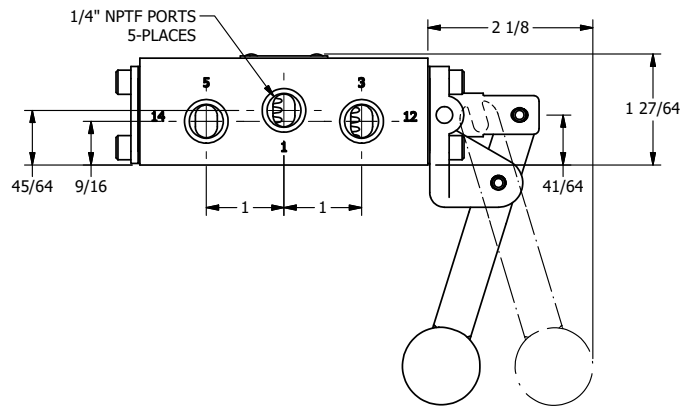

4

3

2

1

AAA
PRODUCTS
INTERNATIONAL

**AAA PRODUCTS
INTERNATIONAL**
7114 Harry Hines Blvd
Dallas, TX 75235

TITLE: 1/4" SIDE PORT, LEVER, 2 POS,
FRCTN POS, LVR RTRN, LVR BNT RGHT,
HVY DTY, RED KNOB, 180D LVR

DRAWING NO.:
DIM_HE2BRHJT