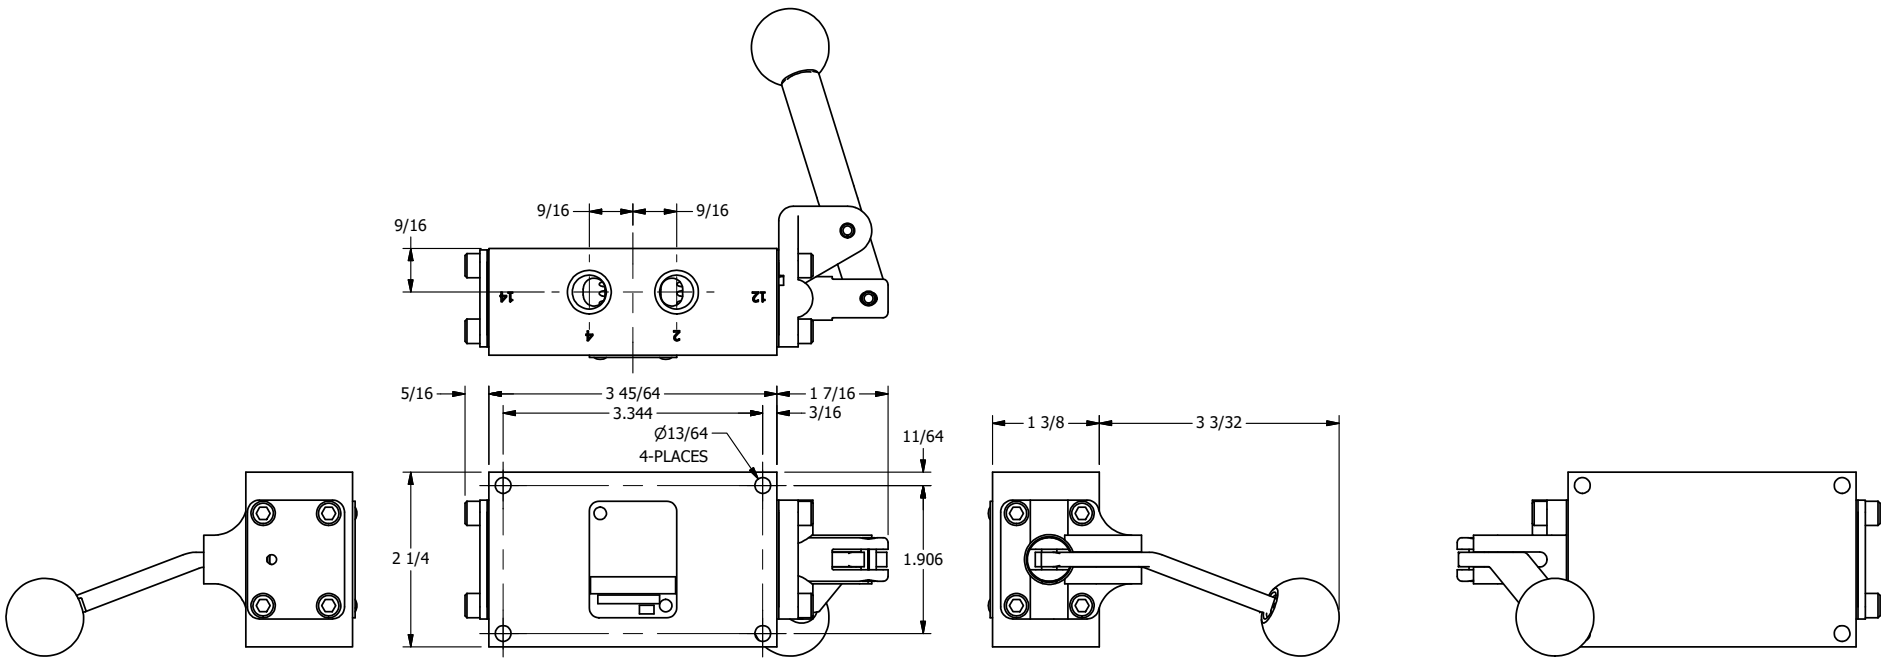

4

3

2

1

AAA
PRODUCTS
INTERNATIONAL

**AAA PRODUCTS
INTERNATIONAL**
7114 Harry Hines Blvd
Dallas, TX 75235

TITLE: 1/4" SIDE PORT, LEVER, 2 POS,
FRCTN POS, LVR RTRN, LVR BNT RGHT,
HVY DTY, RED KNOB, 180D LVR

DRAWING NO.:
DIM_HE2BRHJT