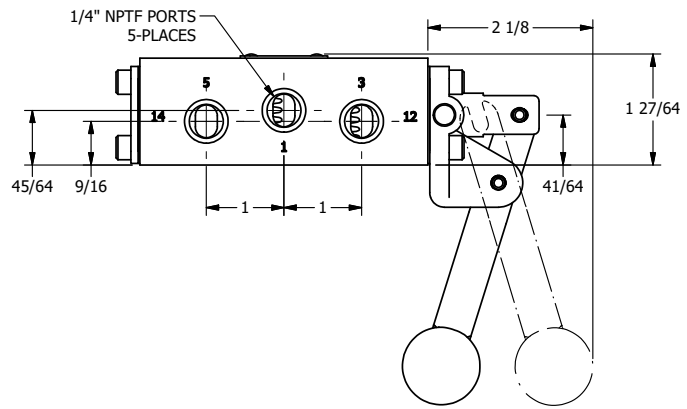

4

3

2

1

AAA
PRODUCTS
INTERNATIONAL

AAA PRODUCTS INTERNATIONAL
7114 Harry Hines Blvd
Dallas, TX 75235

TITLE: 1/4" SIDE PORT, LEVER, 2 POS,
FRCTN POS, LVR BNT RHT, HVY DTY,
RED KNOB, LOCKOUT C, 180D LVR

DRAWING NO.:
DIM_HE2BRHJLOT