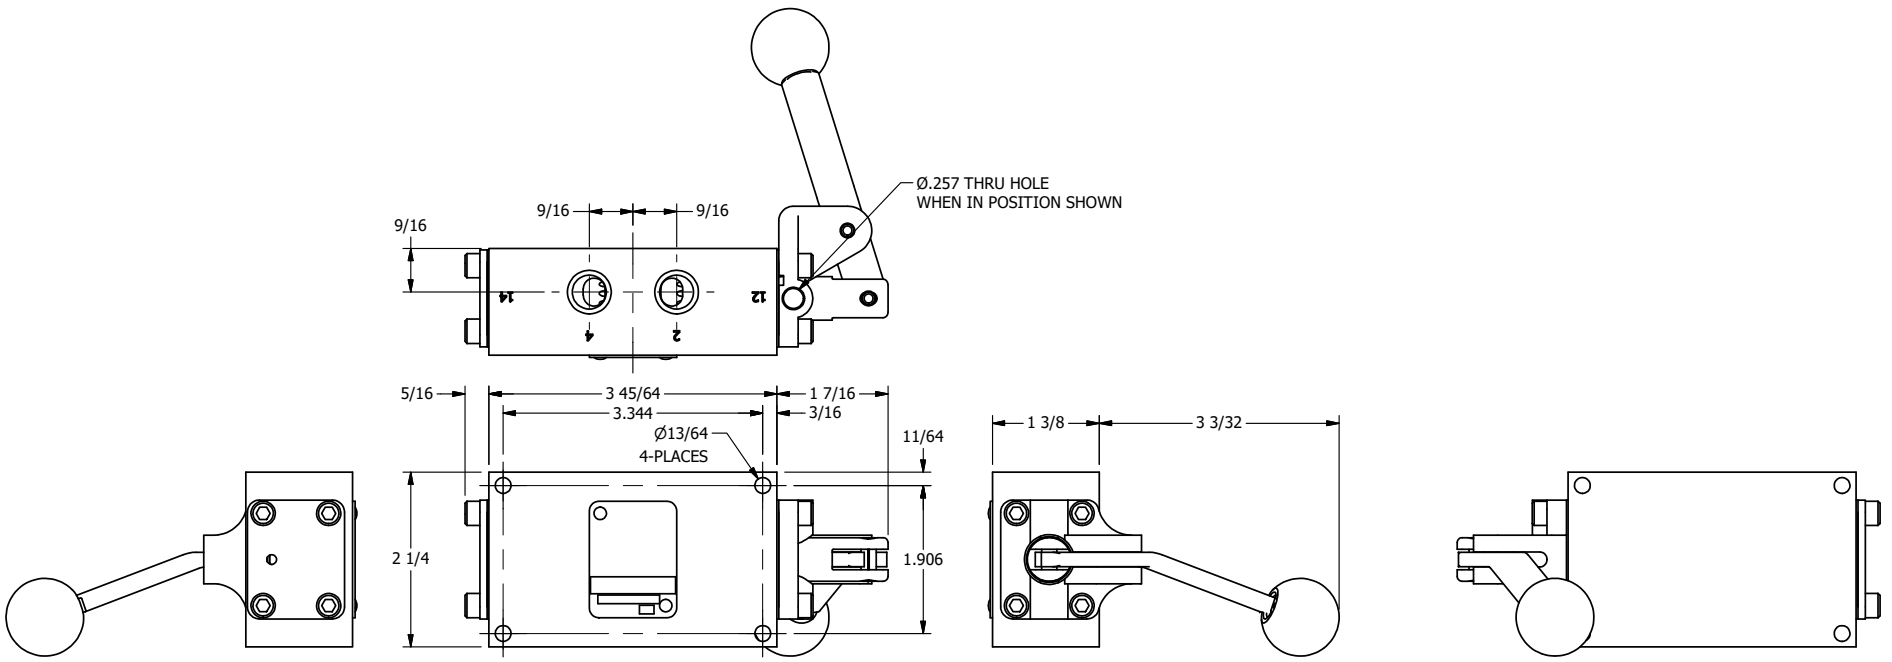

4

3

2

1

AAA
PRODUCTS
INTERNATIONAL

AAA PRODUCTS INTERNATIONAL
7114 Harry Hines Blvd
Dallas, TX 75235

TITLE: 1/4" SIDE PORT, LEVER, 2 POS,
FRCTN POS, LVR BNT RHT, HVY DTY,
RED KNOB, LOCKOUT C, 180D LVR

DRAWING NO.:
DIM_HE2BRHJLOT