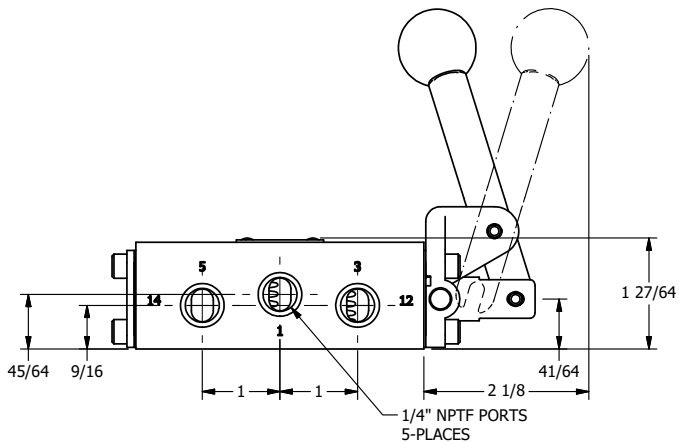

4

3

2

1

Ø.257 THRU HOLE
WHEN IN POSITION SHOWN

AAA
PRODUCTS
INTERNATIONAL

**AAA PRODUCTS
INTERNATIONAL**
7114 Harry Hines Blvd
Dallas, TX 75235

TITLE: 1/4" SIDE PORT, LEVER, 2 POS,
FRCTN POS, LVR RTRN, LVR BNT RGHT,
HVY DTY, RED KNOB, LOCKOUT C

DRAWING NO.:
DIM_HE2BRHJLO

THE INFORMATION CONTAINED WITHIN THIS DOCUMENT IS PROPRIETARY TO AAA PRODUCTS AND MAY NOT BE DISCLOSED WITHOUT PRIOR WRITTEN CONSENT

4

3

2

1

B

B