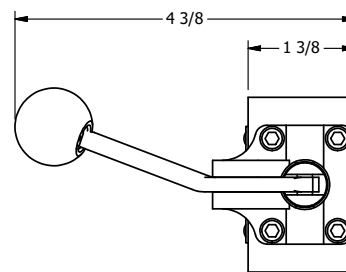

4

3

2

1

Ø.257 THRU HOLE
WHEN IN POSITION SHOWN

AAA
PRODUCTS
INTERNATIONAL

**AAA PRODUCTS
INTERNATIONAL**
7114 Harry Hines Blvd
Dallas, TX 75235

TITLE: 1/4" SIDE PORT, LEVER, 2 POS,
FRCTN POS, LVR RTRN, LVR BNT RGHT,
HVY DTY, RED KNOB, LOCKOUT C

DRAWING NO.:
DIM_HE2BRHJLO

THE INFORMATION CONTAINED WITHIN THIS DOCUMENT IS PROPRIETARY TO AAA PRODUCTS AND MAY NOT BE DISCLOSED WITHOUT PRIOR WRITTEN CONSENT

4

3

2

1

B

B