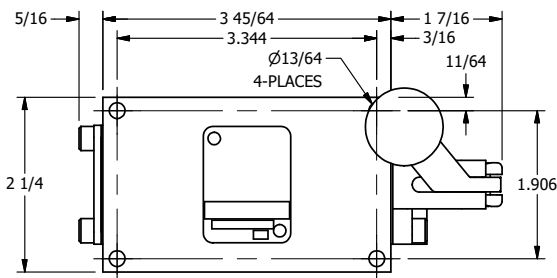

4

3

2

1

Ø.257 THRU HOLE
WHEN IN POSITION SHOWN

AAA
PRODUCTS
INTERNATIONAL

**AAA PRODUCTS
INTERNATIONAL**
7114 Harry Hines Blvd
Dallas, TX 75235

TITLE: 1/4" SIDE PORT, LEVER, 2 POS,
FRCTN POS, LVR RTRN, LVR BNT RGHT,
HVY DTY, RED KNOB, LOCKOUT C

DRAWING NO.:
DIM_HE2BRHJLO

THE INFORMATION CONTAINED WITHIN THIS DOCUMENT IS PROPRIETARY TO AAA PRODUCTS AND MAY NOT BE DISCLOSED WITHOUT PRIOR WRITTEN CONSENT

4

3

2

1

B

B