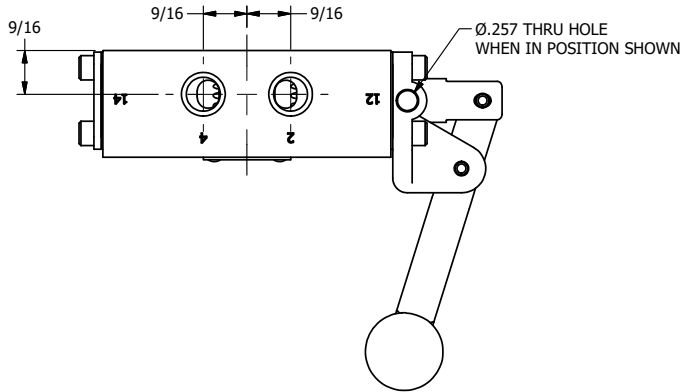

4

3

2

1

Ø.257 THRU HOLE
WHEN IN POSITION SHOWN

AAA
PRODUCTS
INTERNATIONAL

**AAA PRODUCTS
INTERNATIONAL**
7114 Harry Hines Blvd
Dallas, TX 75235

TITLE: 1/4" SIDE PORT, LEVER, 2 POS,
FRCTN POS, LVR RTRN, LVR BNT RGHT,
HVY DTY, RED KNOB, LOCKOUT C